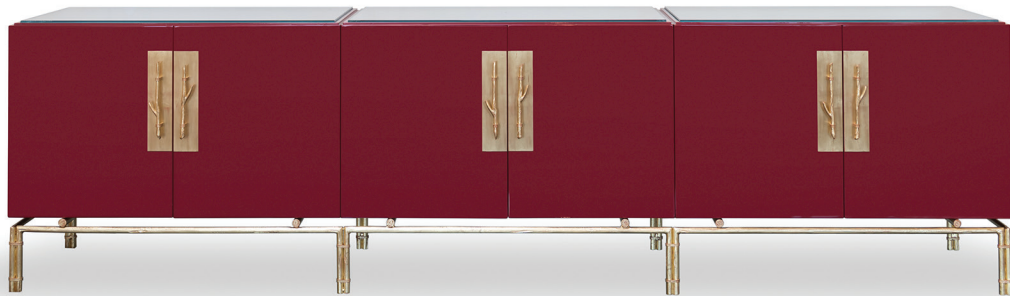

ALLAN  KNIGHT

*live  
beautifully*

SACB01-120-JR

**MIRAMAR CABINET**

jungle red lacquer high polish finish with  
French gold gilt, Starphire® inset glass tops  
120 x 24 x 32 ½ h

**ALLAN KNIGHT STUDIO**

150 turtle creek blvd | suite 101 | dallas, tx 75207  
214 741 2227 | [www.allan-knight.com](http://www.allan-knight.com)