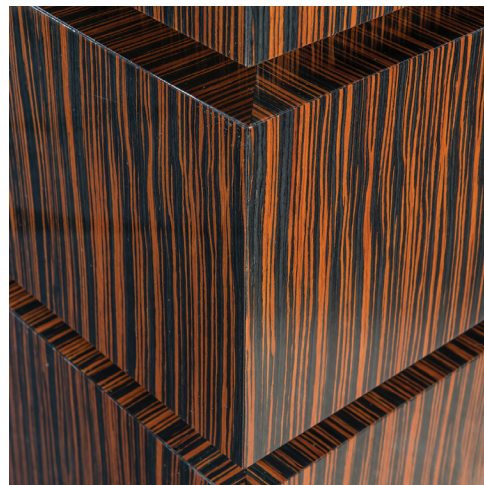

ALLAN  KNIGHT

*live
beautifully*

12432

TOWER CHEST

macassar ebony, high polish finish,
four invisible drawers, finger slot under drawer,
soft close glides
60 x 22 x 46 h

150 turtle creek blvd | suite 101 | dallas, tx 75207
214 741 2227 | www.allan-knight.com