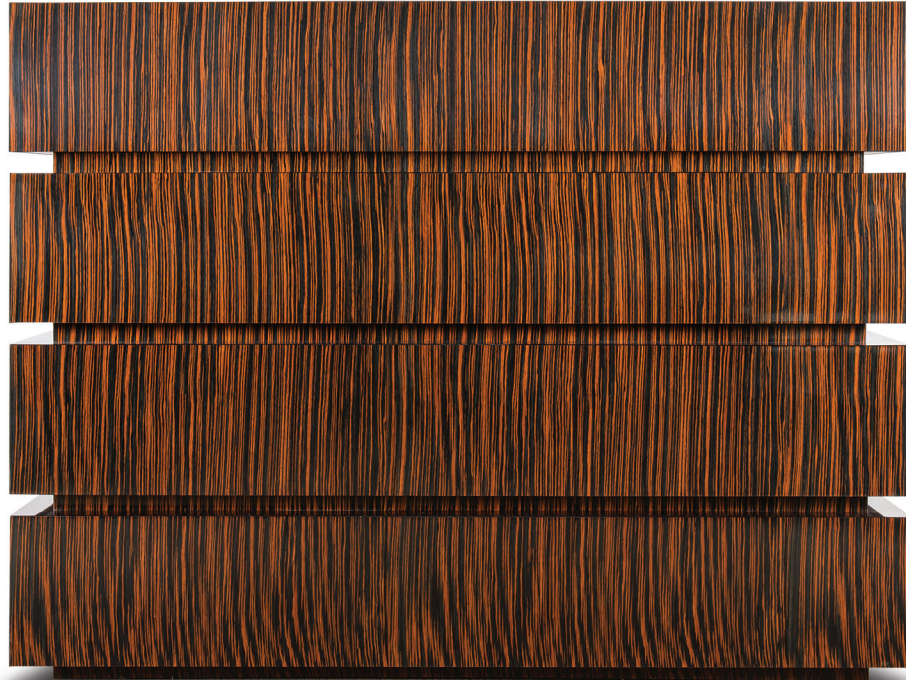

ALLAN  KNIGHT

*live
beautifully*

12432

TOWER CHEST

macassar ebony, high polish finish,
four invisible drawers, finger slot under drawer,
soft close glides
60 x 22 x 46 h

150 turtle creek blvd | suite 101 | dallas, tx 75207
214 741 2227 | www.allan-knight.com