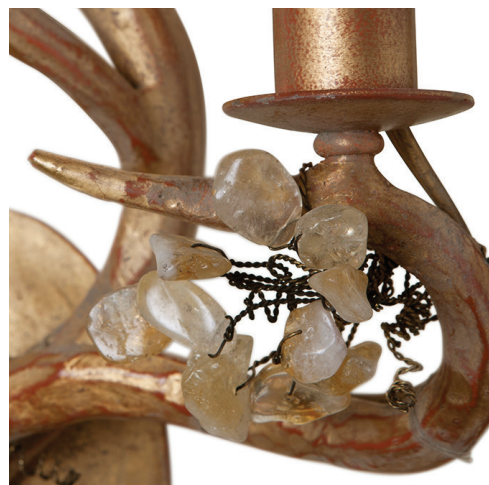

ALLAN KNIGHT

live  
beautifully

SAS06

**BAGATELLE SCONCE**

from the Gemstone Chandelier Collection™

finished in French gold with citrine beads

three candles 6 ½ h, 11 ½ x 7 x 26 h

**ALLAN KNIGHT STUDIO**