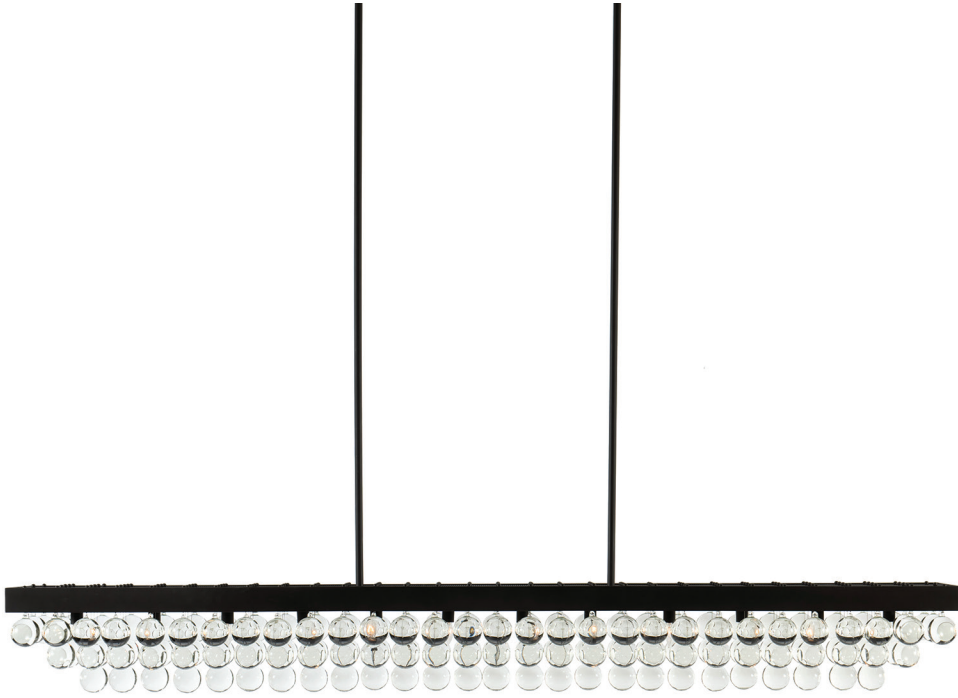

ALLAN  KNIGHT

*live  
beautifully*

SAC03-LIN

**MERIDIAN CHANDELIER LINEAR**

aged iron with large crystal raindrops

12 lights, 76 x 10 x 8 ½ h

150 turtle creek blvd | suite 101 | dallas, tx 75207  
214 741 2227 | [www.allan-knight.com](http://www.allan-knight.com)