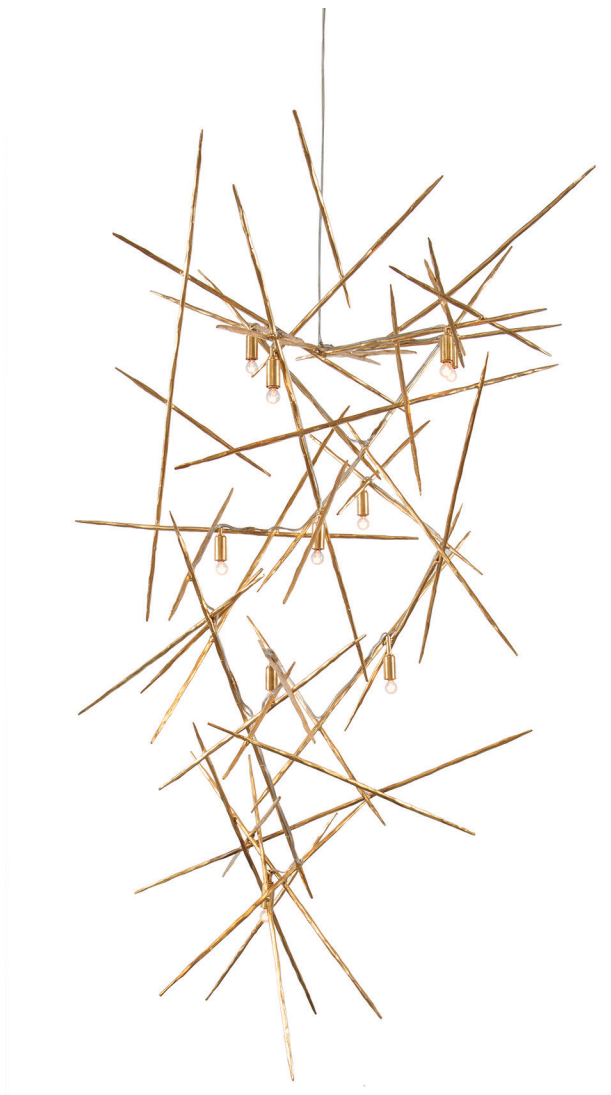

ALLAN KNIGHT

live  
beautifully

SAC3IXXL-FG  
**PICK UP STIX CHANDELIER  
VERTICAL**

finished in French gold gilt  
22 lights, 25 w max  
80 x 65 x 168 h