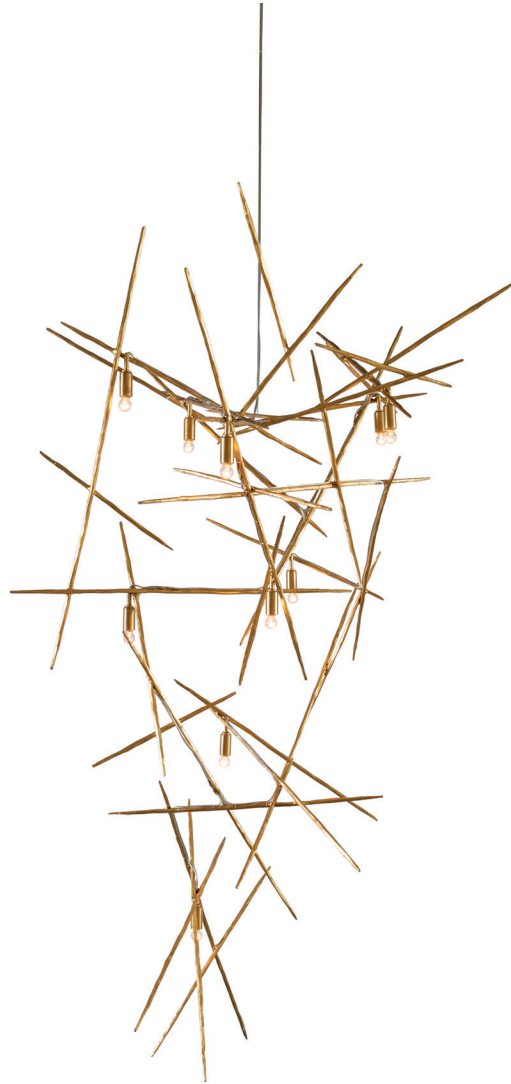

ALLAN  KNIGHT

*live
beautifully*

SAC3ISM-FG
**PICK UP STIX SMALL
CHANDELIER VERTICAL**

finished in French gold gilt
10 candelabra lights, 20 w max
40 to 43 dia, 67 h

150 turtle creek blvd | suite 101 | dallas, tx 75207
214 741 2227 | www.allan-knight.com