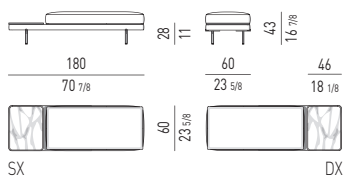

PANCA CON TOP | BENCH WITH TOP