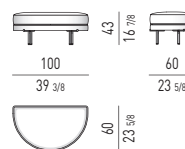

DIVANO INCLINATO CON TOP **LOW CM 252**
INCLINED SOFA WITH TOP **LOW CM 252**

DIVANO INCLINATO CON TOP **HIGH CM 252**
INCLINED SOFA WITH TOP **HIGH CM 252**

PANCA CON TOP | BENCH WITH TOP

PANCA | BENCH

POUF SEMICIRCOLARE | SEMI-ROUND OTTOMAN