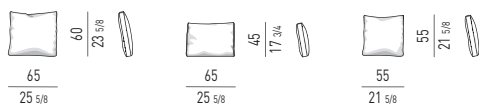

CUSCINI SCHIENALE OPTIONAL | OPTIONAL BACKREST CUSHIONS