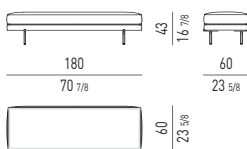

DIVANO INCLINATO CON TOP **LOW CM 252**
INCLINED SOFA WITH TOP **LOW CM 252**

DIVANO INCLINATO CON TOP **HIGH CM 252**
INCLINED SOFA WITH TOP **HIGH CM 252**

PANCA CON TOP | BENCH WITH TOP

PANCA | BENCH

POUF SEMICIRCOLARE | SEMI-ROUND OTTOMAN