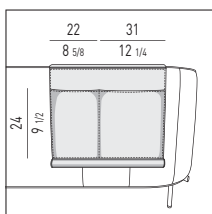

PORTARIVISTE | MAGAZINE CADDY