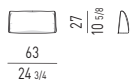

CUSCINI POGGIARENI OPTIONAL | OPTIONAL LUMBAR CUSHIONS

LOW - ADATTO PER DIVANI CON SCHIENALE **BASSO**
LOW - SUITABLE FOR **LOW** BACKREST SOFAS