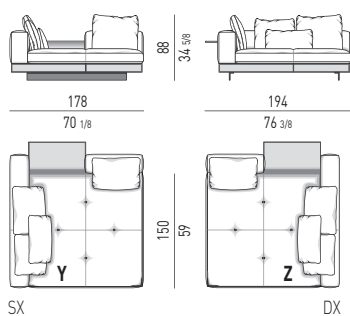

CHAISE-LONGUE SQUARE **LARGE** CON **FLAP** CM **178X194**
CHAISE-LONGUE SQUARE **LARGE** WITH **FLAP** CM **178X194**