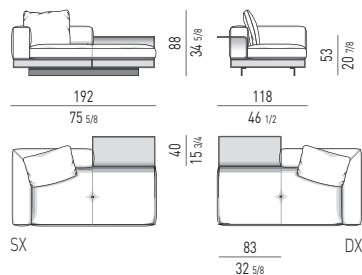

ELEMENTI TERMINALI PENISOLA | OPEN-END ELEMENTS WITH 1 ARMREST

ELEMENTO TERMINALE PENISOLA CON FLAP CM 192 OPEN-END ELEMENT WITH 1 ARMREST AND FLAP CM 192