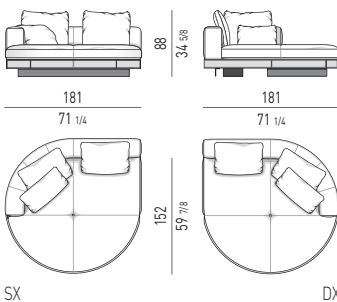

CHAISE-LONGUE ROUND **LARGE CM 181X181**
CHAISE-LONGUE ROUND **LARGE CM 181X181**