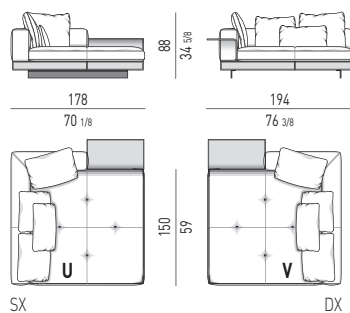

CHAISE-LONGUE SQUARE **LARGE** CON **FLAP** CM **178X194**
CHAISE-LONGUE SQUARE **LARGE** WITH **FLAP** CM **178X194**