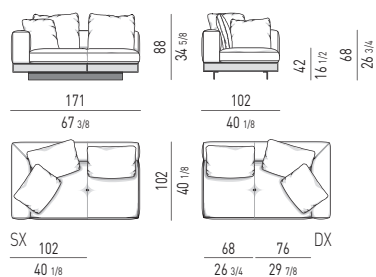

ELEMENTI ANGOLARI TERMINALI | CORNER ELEMENTS WITH 1 ARMREST

ELEMENTO ANGOLARE TERMINALE CM **171X102**
CORNER ELEMENT WITH 1 ARMREST CM **171X102**