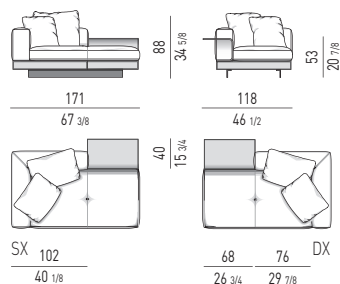

ELEMENTO ANGOLARE TERMINALE PENISOLA CON **FLAP** CM **171X118**
CORNER OPEN-END ELEMENT WITH 1 ARMREST AND **FLAP** CM **171X118**