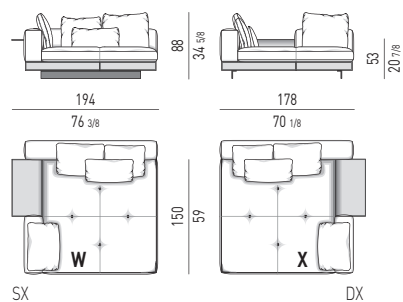

CHAISE-LONGUE SQUARE **LARGE** CON **FLAP** CM **194X178**
CHAISE-LONGUE SQUARE **LARGE** WITH **FLAP** CM **194X178**