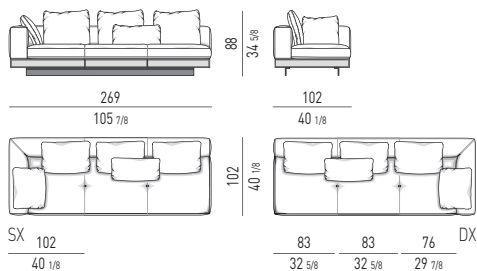

ELEMENTO ANGOLARE TERMINALE CM **269X102**
CORNER ELEMENT WITH 1 ARMREST CM **269X102**