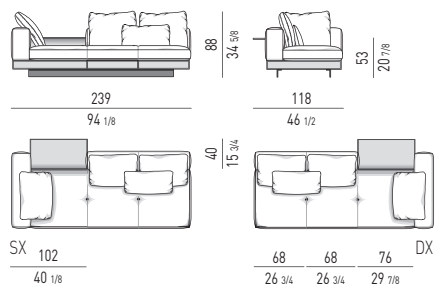

ELEMENTO ANGOLARE TERMINALE-DAYBED | CORNER ELEMENT WITH 1 ARMREST-DAYBED

ELEMENTO ANGOLARE TERMINALE-DAYBED CON **FLAP** CM **239X118**
CORNER ELEMENT WITH 1 ARMREST-DAYBED AND **FLAP** CM **239X118**