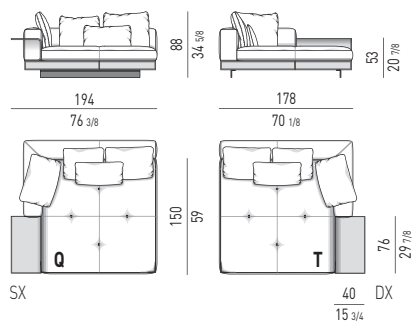

CHAISE-LONGUE SQUARE **LARGE** CON **FLAP** CM **194X178**
CHAISE-LONGUE SQUARE **LARGE** WITH **FLAP** CM **194X178**