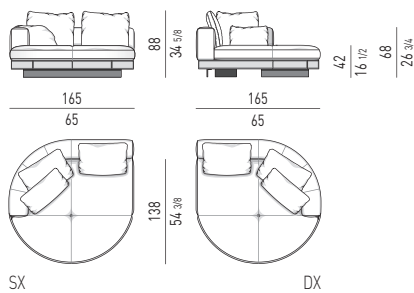

Minotti

CHAISE-LONGUES ROUND

CHAISE-LONGUE ROUND **SMALL CM 165X165**
CHAISE-LONGUE ROUND **SMALL CM 165X165**