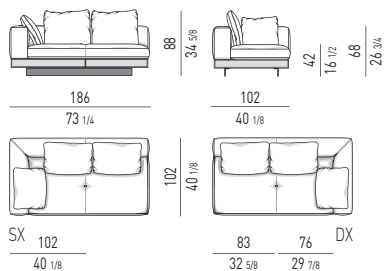

ELEMENTI ANGOLARI TERMINALI | CORNER ELEMENTS WITH 1 ARMREST

ELEMENTO ANGOLARE TERMINALE CM **186X102**
CORNER ELEMENT WITH 1 ARMREST CM **186X102**