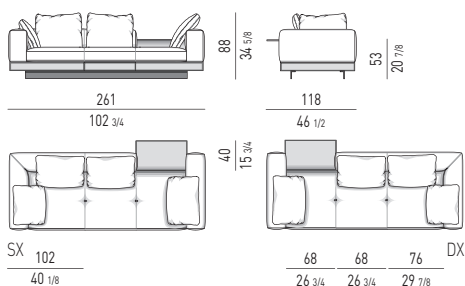

## DIVANI ANGOLARI-DAYBED | CORNER SOFAS-DAYBED

DIVANO ANGOLARE-DAYBED CON **FLAP** CM **261X118** - SCHIENALE CM **167**  
CORNER SOFA-DAYBED WITH **FLAP** CM **261X118** - BACKREST CM **167**

DIVANO ANGOLARE-DAYBED CON **FLAP** CM **261X118** - SCHIENALE CM **159**  
CORNER SOFA-DAYBED WITH **FLAP** CM **261X118** - BACKREST CM **159**