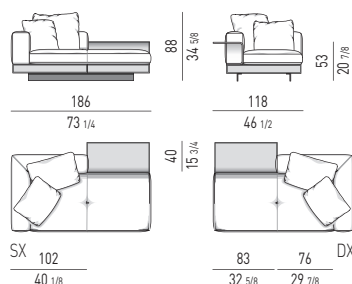

ELEMENTO ANGOLARE TERMINALE PENISOLA CON **FLAP** CM **186X118**
CORNER OPEN-END ELEMENT WITH 1 ARMREST AND **FLAP** CM **186X118**