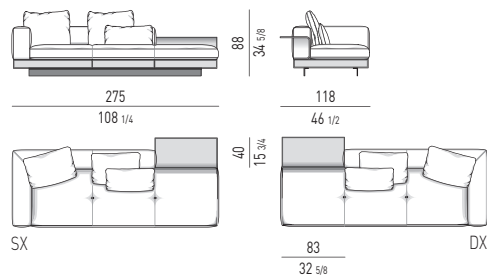

ELEMENTO TERMINALE PENISOLA CON FLAP CM 275 OPEN-END ELEMENT WITH 1 ARMREST AND FLAP CM 275