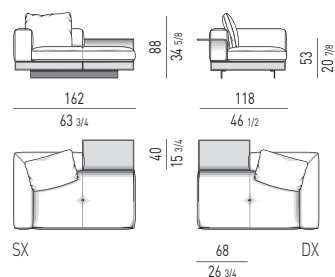

ELEMENTI TERMINALI PENISOLA | OPEN-END ELEMENTS WITH 1 ARMREST

ELEMENTO TERMINALE PENISOLA CON **FLAP** CM 162 OPEN-END ELEMENT WITH 1 ARMREST AND **FLAP** CM 162