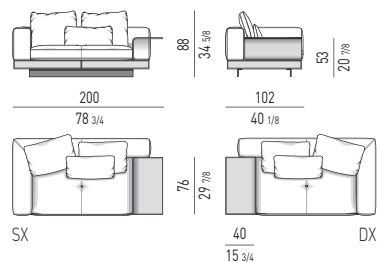

### DIVANI-DAYBED | DAYBED-SOFAS

DIVANO-DAYBED CON FLAP CM 252  
DAYBED-SOFA WITH FLAP CM 252

DIVANO CON FLAP CM 200  
SOFA WITH FLAP CM 200

DIVANO CON FLAP CM 268  
SOFA WITH FLAP CM 268