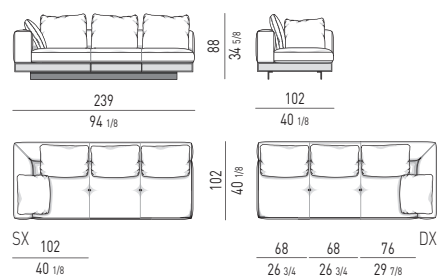

ELEMENTO ANGOLARE TERMINALE CM **239X102**
CORNER ELEMENT WITH 1 ARMREST CM **239X102**