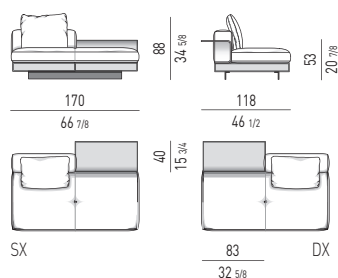

ELEMENTO PENISOLA CON FLAP CM 170 OPEN-END ELEMENT WITH FLAP CM 170