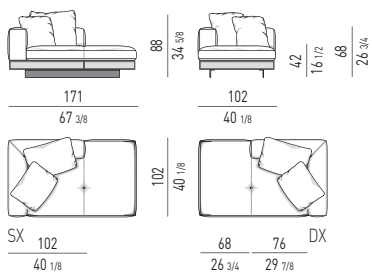

ELEMENTI ANGOLARI TERMINALI PENISOLA | CORNER OPEN-END ELEMENTS WITH 1 ARMREST

ELEMENTO ANGOLARE TERMINALE PENISOLA CM **171X102**
CORNER OPEN-END ELEMENT WITH 1 ARMREST CM **171X102**