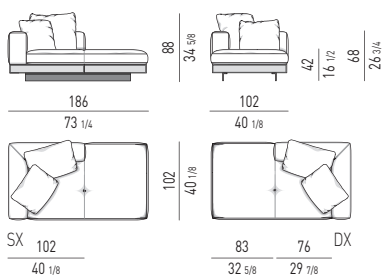

ELEMENTI ANGOLARI TERMINALI PENISOLA | CORNER OPEN-END ELEMENTS WITH 1 ARMREST

ELEMENTO ANGOLARE TERMINALE PENISOLA CM **186X102**
CORNER OPEN-END ELEMENT WITH 1 ARMREST CM **186X102**