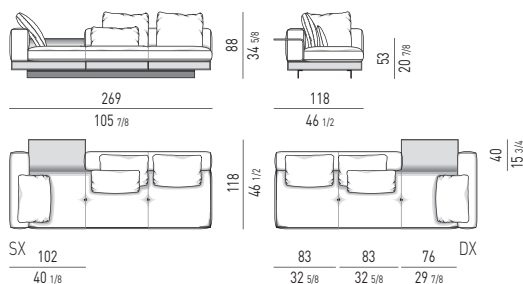

ELEMENTO ANGOLARE TERMINALE-DAYBED | CORNER ELEMENT WITH 1 ARMREST-DAYBED

ELEMENTO ANGOLARE TERMINALE-DAYBED CON FLAP CM 269X118
CORNER ELEMENT WITH 1 ARMREST-DAYBED AND FLAP CM 269X118