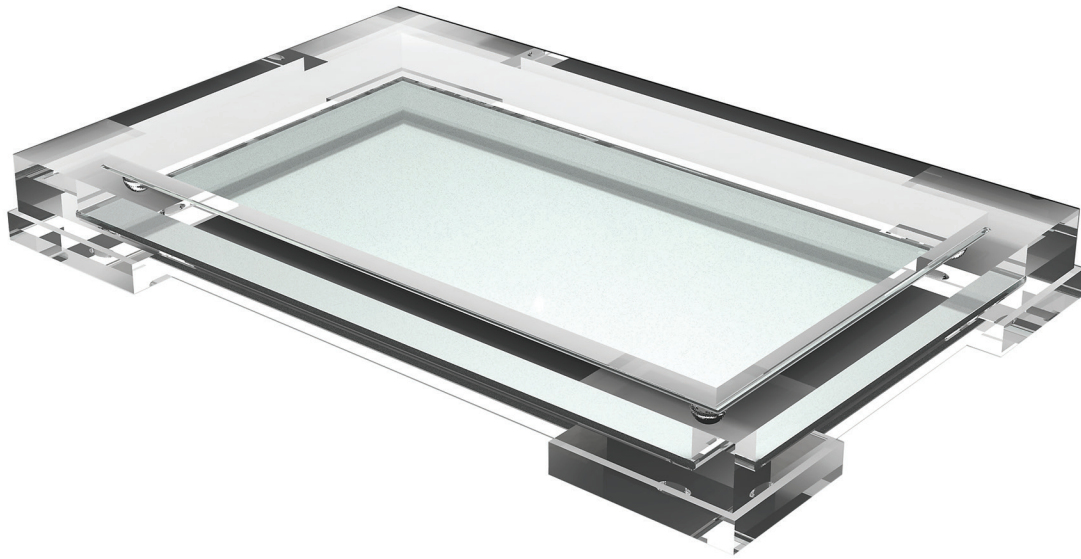

ALLAN  KNIGHT

*live
beautifully*

K25922K

BORDEAUX TRAY

¼-inch clear mirror included

28 ½ x 18 ½ x 3 ½ h