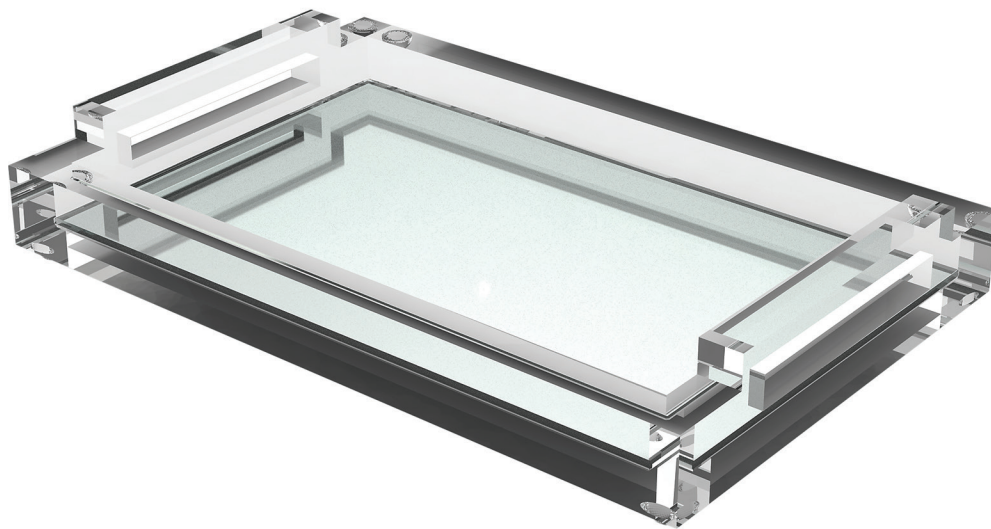

ALLAN  KNIGHT

*live
beautifully*

K25945R

CONCORD TRAY

inset mirror and handles

¼-inch clear mirror included

23 x 15 x 3 ½ h