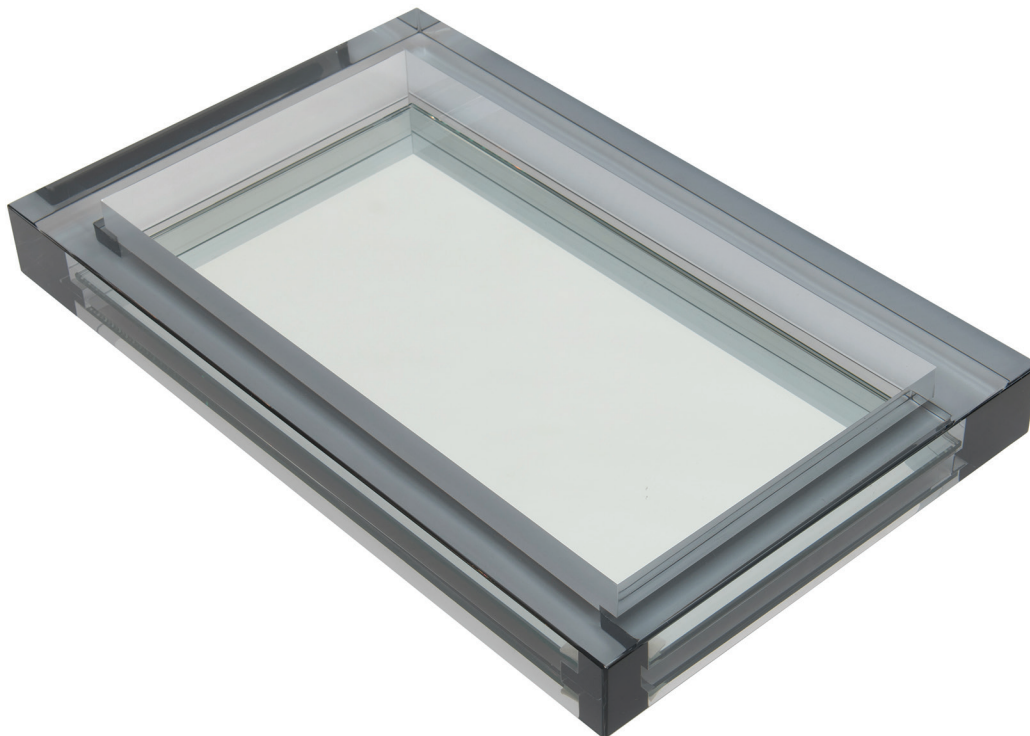

ALLAN  KNIGHT

*live
beautifully*

K40162K

DEL MAR TRAY, CHINCHILLA

acrylic

¼-inch inset mirror included

20 x 12 x 2 ½ h