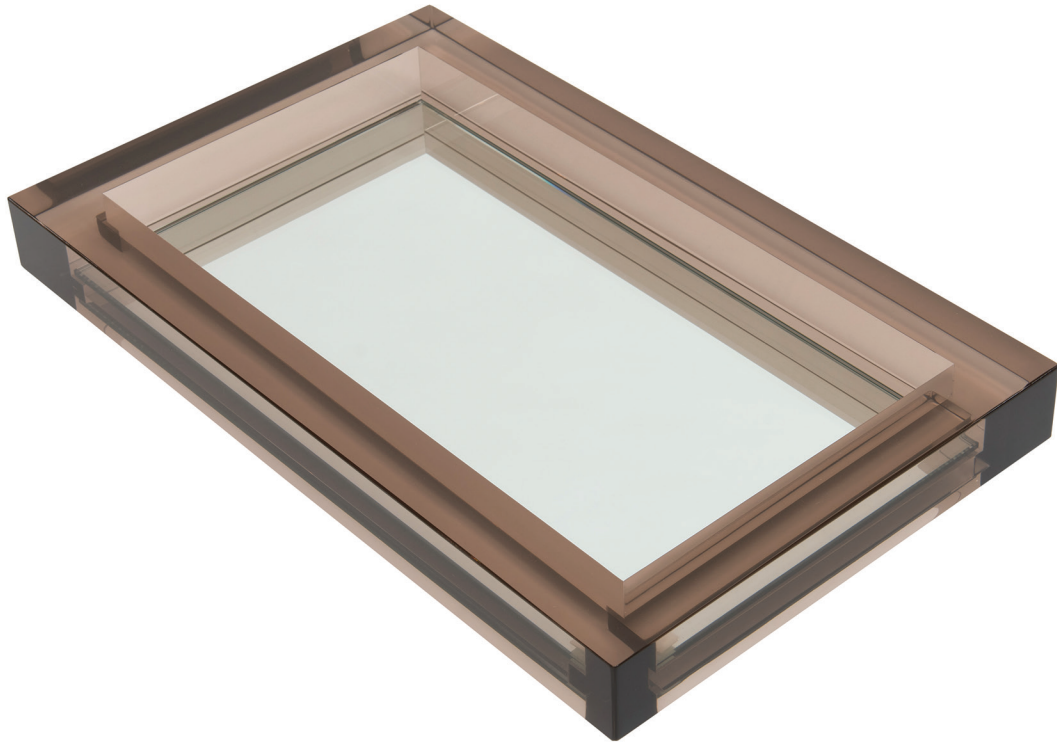

ALLAN  KNIGHT

*live  
beautifully*

PL8570NE

**DEL MAR TRAY, SABLE**

acrylic, ¼-inch inset mirror included, 17 x 9 FPE

20 x 12 x 2 ½ h