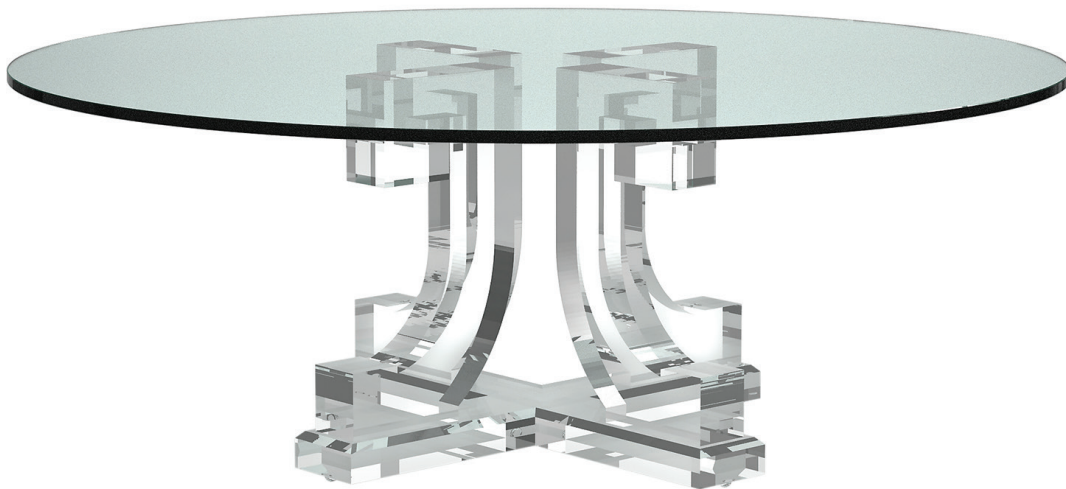

ALLAN  KNIGHT

*live
beautifully*

KF3703K

GREEK KEY DINING TABLE

four uprights, base only

max recommended top: $\frac{3}{4}$ -inch x 72 dia

38 x 38 x 29 h