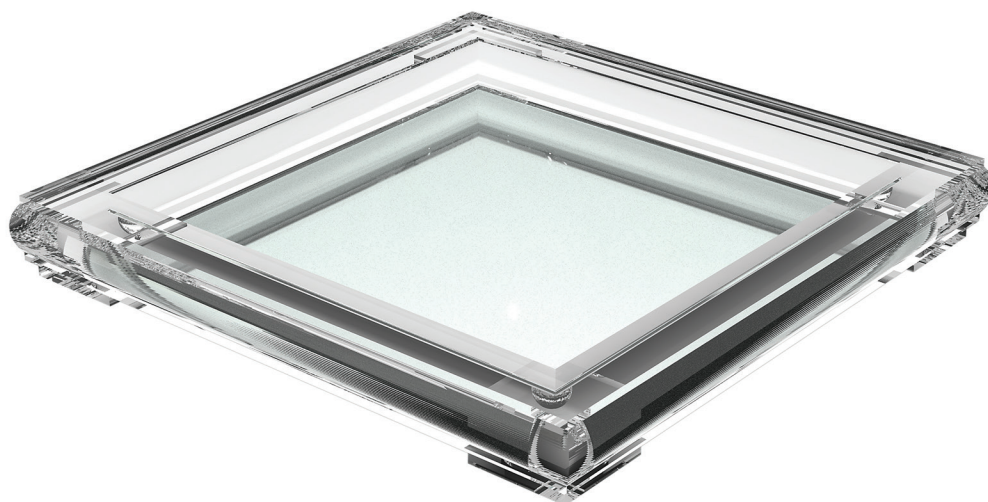

ALLAN  KNIGHT

*live
beautifully*

K25970K

MILANO TRAY

¼-inch inset clear mirror included

20 x 20 x 2 ½ h