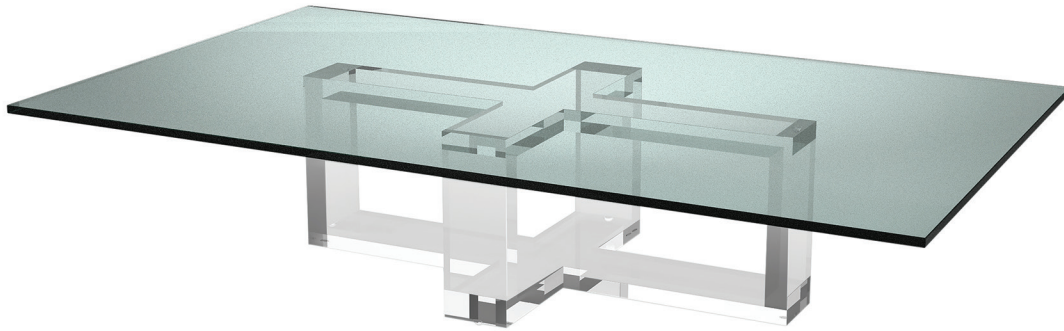

ALLAN  KNIGHT

*live  
beautifully*

K26277K

**RIBBON COCKTAIL TABLE RECTANGLE**

acrylic base only

max recommended top: ¾-inch glass, 82 x 48 FPE

48 x 28 x 16 h