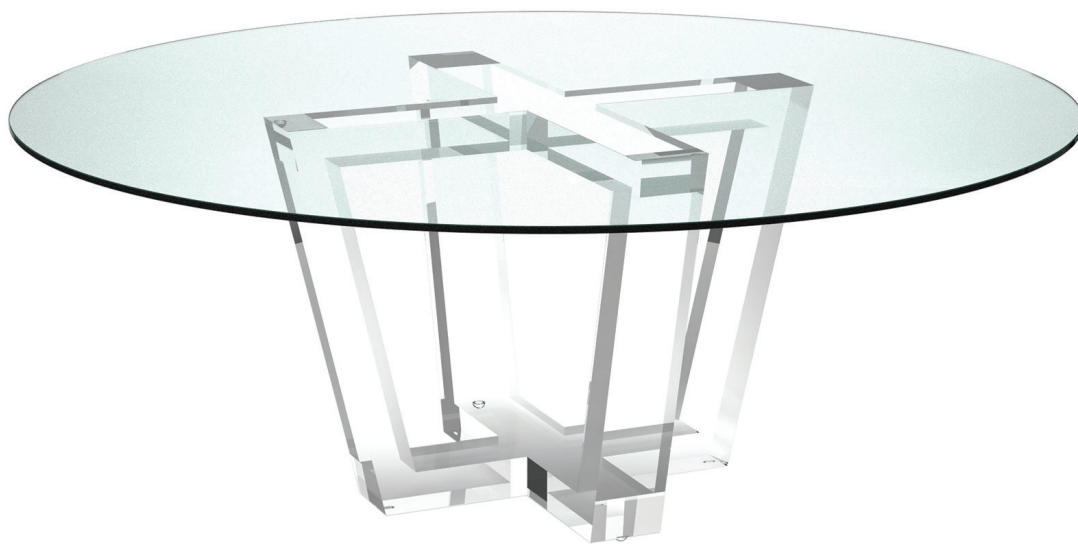

ALLAN  KNIGHT

*live  
beautifully*

K26475K

**RIBBON DINING TABLE**

base only

max recommended top:  $\frac{3}{4}$ -inch x 78 dia

42 x 42 x 29 h