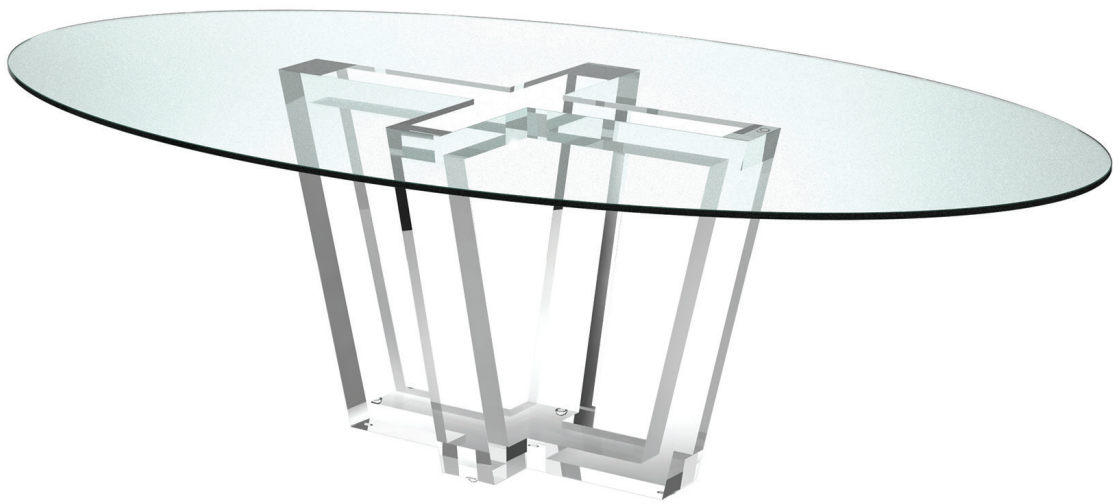

ALLAN  KNIGHT

*live  
beautifully*

K27477K

**RIBBON DINING TABLE, RECTANGLE**

base only

max recommended top:  $\frac{3}{4}$ -inch x 96 x 54

44 x 28 x 29 h