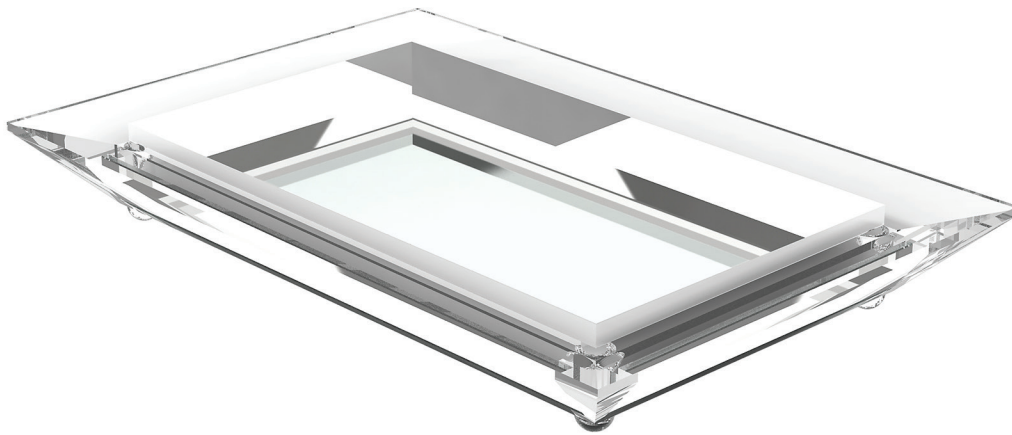

ALLAN  KNIGHT

*live
beautifully*

K26976K

RIBBON TRAY

¼-inch inset clear mirror included

24 x 16 x 2 ½ h