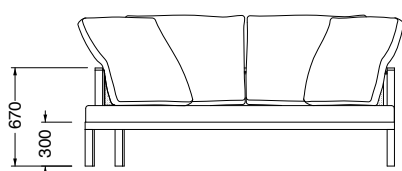

Curry, the sofa by Piero Lissoni, suitable for large spaces, has a solid wood structure and intentionally exaggerated proportions. Its pleasantly distorted shape creates an asymmetrical seat that paves the way to new forms of relaxation. Curry has a sculptural silhouette with a strong graphic impact and features a precious design on the back and on the armrests made of black stained solid ash and woven straw stretched on the structure. It is an industrial piece of furniture with an artisan flavor that gives voice to the various creative languages of our time. The sofa is completed by a seat cushion with sown stitching; the back is softened by two pairs of goose down cushions. The cover, available in fabric or leather, is fully removable, and finished with visible seams embellished by a hem in the same material and color.

porro

CURRY

DIMENSIONI - daybed

Daybed sinistro
Left daybed

Daybed destro
Right daybed

MATERIALI

Struttura	Massello di frassino tinto nero	Structure	Black stained ash solid-wood
Schienale e braccioli	Paglia di Vienna verniciata nera	Back and arms	Black painted Vienna straw
Seduta	Poliuretano espanso sagomato a densità differenziata	Seat	Shaped polyurethane foam with variable density
Schienale	Cuscini in piuma d'oca canalizzata e inserto centrale in poliuretano espanso con fodera in fibra di poliestere	Back	Cushions made of blown goose down with a central insert in polyurethane foam with polyester fiber lining
Rivestimento	Tessuto e pelle della Collezione Porro	Covering	Fabric and leather of the Porro Collection

CURRY

DIMENSIONI - divano / sofa

Divano sinistro
Left sofa

Divano destro
Right sofa

MATERIALI

Struttura	Massello di frassino tinto nero
Schienale e braccioli	Paglia di Vienna verniciata nera
Seduta	Poliuretano espanso sagomato a densità differenziata
Schienale	Cuscini in piuma d'oca canalizzata e inserto centrale in poliuretano espanso con fodera in fibra di poliestere
Rivestimento	Tessuto e pelle della Collezione Porro