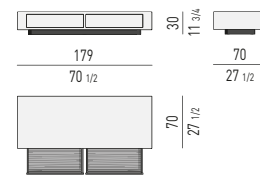

CONTENITORE ORIZZONTALE CON 2 CASSETTI
HORIZONTAL SIDEBBOARD WITH 2 DRAWERS