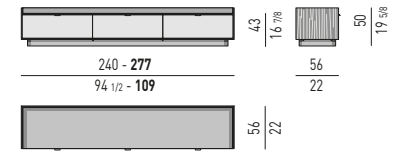

CONTENITORI ORIZZONTALI LIVING CON 3 CASSETTONI
LIVING HORIZONTAL SIDEBARDS WITH 3 DRAWERS

VERSIONE BASE A TERRA CM H8,5
FLOOR BASE VERSION CM H8,5