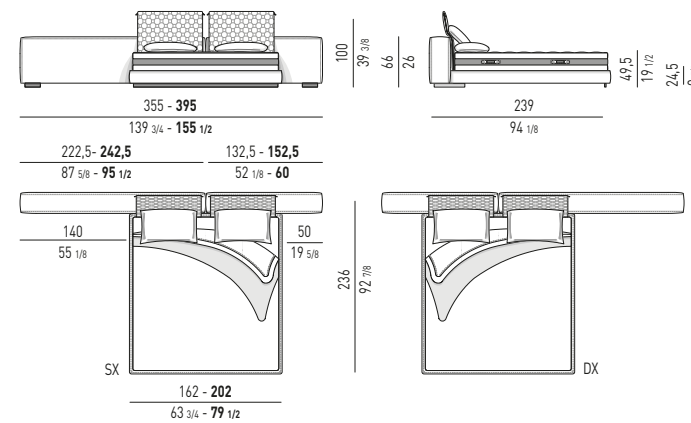

COPPIA DI POGGIATESTA | COUPLE OF HEADREST

QUEEN / KING SIZE

YANG BED WIDE Rodolfo Dordoni design

QUEEN / KING SIZE

POSSIBILITA' DI SOMMIER INTERO O DIVISO
AVAILABLE WITH ONE-PIECE OR TWO-PIECES SOMMIER

COPPIA DI POGGIATESTA | COUPLE OF HEADREST