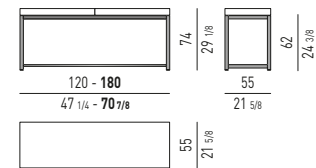

FULTON DESK Rodolfo Dordoni design

SCRITTOIO | WRITING DESK