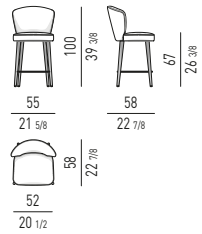

ASTON "STOOL"

**SGABELLO SEDUTA H67
STOOL SEAT H67**