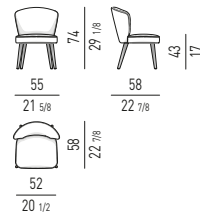

ASTON Rodolfo Dordoni design

ASTON "DINING"

**POLTRONCINA
LITTLE ARMCHAIR**

**SEDIA
CHAIR**

ASTON "LOUNGE"

**POLTRONCINA
LITTLE ARMCHAIR**

**SEDIA
CHAIR**

ASTON "STOOL"