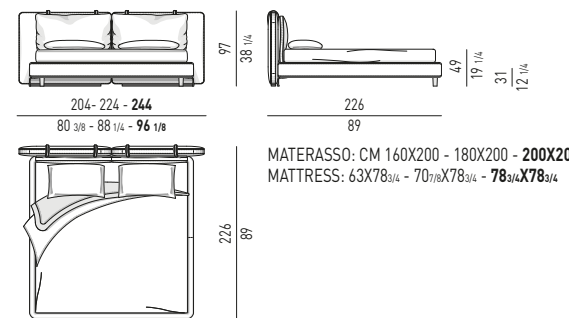

TATLIN-SOFT Rodolfo Dordoni design

MATERASSO: CM 160X200 - 180X200 - **200X200**
MATTRESS: 63X78^{3/4} - 70^{7/8}X78^{3/4} - **78^{3/4}X78^{3/4}**