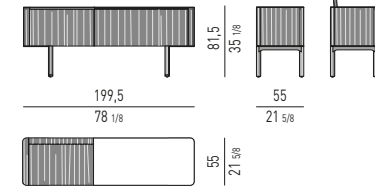

CONTENITORE BAR CON 1 CASSETTO
BAR SIDEBOARD WITH 1 DRAWER