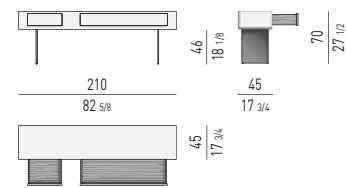

CONSOLE
CONSOLE TABLE