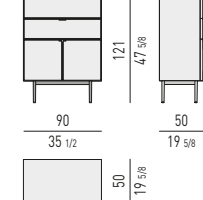

VERSIONE **BASE RIALZATA** CM H25
FLOATING BASE VERSION CM H25

N.B.: il disegno si riferisce alla misura evidenziata in grassetto. Per i disegni di ogni singolo elemento, vi invitiamo a consultare il listino prezzi.
N.B.: the illustration shows the size indicated in bold type. Please see the price list for drawings of each individual piece.