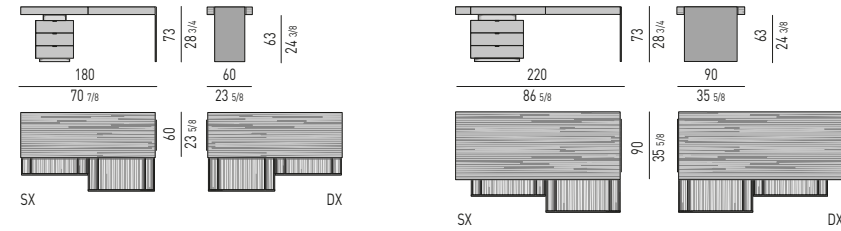

CARSON "WRITING DESK" Rodolfo Dordoni design