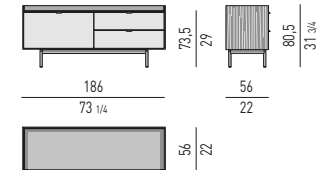

VERSIONE **LEGS CM H23**
LEGS VERSION CM H23

CONTENITORI ORIZZONTALI DINING CON 2 CASSETTONI E 2 CASSETTI | DINING HORIZONTAL SIDEBOARDS WITH 2 LARGE DRAWERS AND 2 SMALL DRAWERS

VERSIONE **BASE A TERRA CM H8,5**
FLOOR BASE VERSION CM H8,5