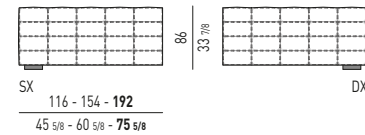

TESTATE componibili | MODULAR HEADBOARDS

TESTATE H86 CM HEADBOARDS H86 CM