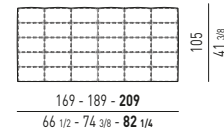

TESTATE H86 CM: QUEEN / KING SIZE HEADBOARDS H86 CM: QUEEN / KING SIZE

TESTATE H105 CM: QUEEN / KING SIZE HEADBOARDS H105 CM: QUEEN / KING SIZE

REEVES BED Rodolfo Dordoni design

MATERASSO: CM 160X200 - 180X200 - **200X200**
MATTRESS: CM 63X78^{3/4} - 70^{7/8}X78^{3/4} - **78^{3/4}X78^{3/4}**