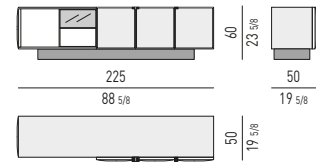

CONTENITORI ORIZZONTALI CON 3 ANTE E VANO PASSANTE | HORIZONTAL SIDEBOARDS WITH 3 DOORS AND OPEN CONTAINER

VERSIONE **BASE A TERRA** CM H12
FLOOR BASE VERSION CM H12