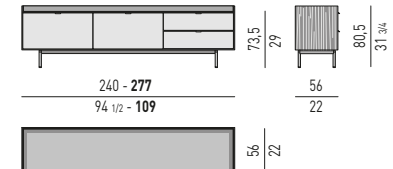

VERSIONE **LEGS CM H23**
LEGS VERSION CM H23

N.B.: il disegno si riferisce alla misura evidenziata in grassetto. Per i disegni di ogni singolo elemento, vi invitiamo a consultare il listino prezzi.
N.B.: the illustration shows the size indicated in bold type. Please see the price list for drawings of each individual piece.