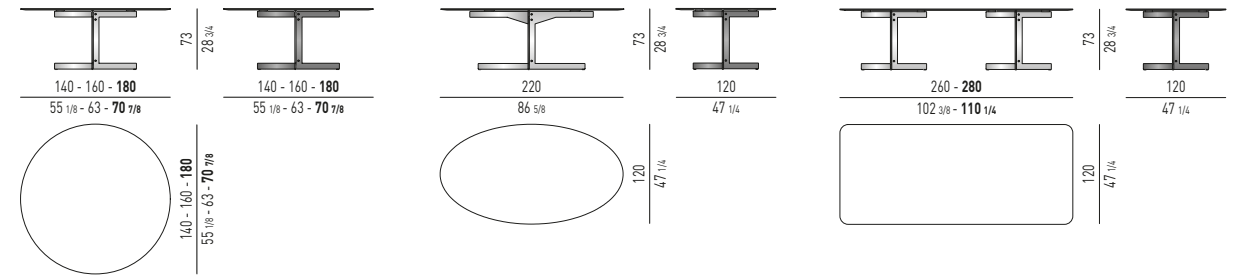

CATLIN "DINING" Rodolfo Dordoni design

PIANO ROVERE / PIANO VETRO | OAK TOP / GLASS TOP