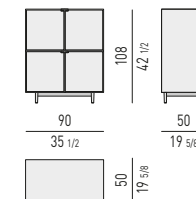

VERSIONE **BASE RIALZATA** CM H12
FLOATING BASE VERSION CM H12