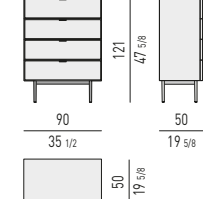

VERSIONE **BASE RIALZATA** CM H25
FLOATING BASE VERSION CM H25