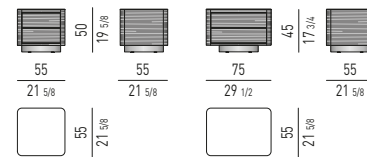

MILTON Rodolfo Dordoni design

COMODINI CON 2 CASSETTI NIGHTSTANDS WITH 2 DRAWERS