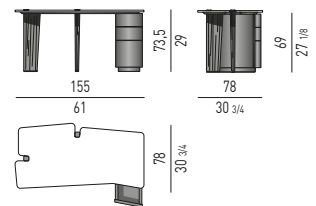

JACOB "WRITING DESK" Rodolfo Dordoni design