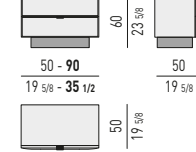

COMODINI CON 2 CASSETTI | NIGHTSTANDS WITH 2 DRAWERS

VERSIONE **BASE A TERRA** CM H12
FLOOR BASE VERSION CM H12