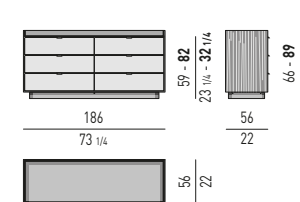

COMODINI
NIGHTSTANDS

CASSETTIERE: 4 O 6 CASSETTI
CHESTS OF DRAWERS: 4 OR 6 DRAWERS

CASSETTIERE: 2, 3 O 5 CASSETTI
CHESTS OF DRAWERS: 2, 3 OR 5 DRAWERS

DALTON / DALTON "BRONZE" / DALTON "CHROME" Rodolfo Dordoni design