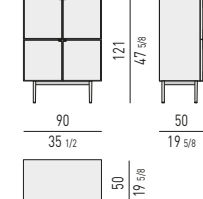

VERSIONE **BASE RIALZATA** CM H25
FLOATING BASE VERSION CM H25