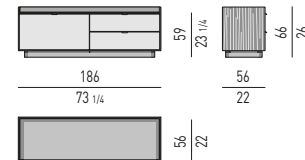

CALDER "BRONZE" Rodolfo Dordoni design

CONTENITORE ORIZZONTALE LIVING
LIVING HORIZONTAL SIDEBOARD

CONTENITORE ORIZZONTALE DINING
DINING HORIZONTAL SIDEBOARD

CONSOLLE
CONSOLE TABLES

CARSON SIDEBOARDS Rodolfo Dordoni design

CONSOLLE LIVING
LIVING CONSOLE TABLE

CONTENITORE ORIZZONTALE LIVING
LIVING HORIZONTAL SIDEBOARD

CONTENITORE ORIZZONTALE DINING
DINING HORIZONTAL SIDEBOARD

CONTENITORE VERTICALE
CABINET

CARSON DINE Rodolfo Dordoni design

CARSON "BOOKCASE" Rodolfo Dordoni design

BUFFET

DARREN Rodolfo Dordoni design

CONTENITORI ORIZZONTALI DINING CON 2 CASSETTONI | DINING HORIZONTAL SIDEBOARDS WITH 2 DRAWERS

VERSIONE **BASE A TERRA CM H8,5**
FLOOR BASE VERSION CM H8,5

VERSIONE **LEGS CM H23**
LEGS VERSION CM H23

CONTENITORI ORIZZONTALI DINING CON 3 CASSETTONI | DINING HORIZONTAL SIDEBOARDS WITH 3 DRAWERS

VERSIONE **BASE A TERRA CM H8,5**
FLOOR BASE VERSION CM H8,5

VERSIONE **LEGS CM H23**
LEGS VERSION CM H23

CONTENITORI ORIZZONTALI DINING CON 1 CASSETTONE E 2 CASSETTI | DINING HORIZONTAL SIDEBOARDS WITH 1 LARGE DRAWER AND 2 SMALL DRAWERS

VERSIONE **BASE A TERRA CM H8,5**
FLOOR BASE VERSION CM H8,5

VERSIONE **LEGS CM H23**
LEGS VERSION CM H23

CONTENITORI ORIZZONTALI DINING CON 2 CASSETTONI E 2 CASSETTI | DINING HORIZONTAL SIDEBOARDS WITH 2 LARGE DRAWERS AND 2 SMALL DRAWERS

VERSIONE **BASE A TERRA CM H8,5**
FLOOR BASE VERSION CM H8,5

VERSIONE **LEGS CM H23**
LEGS VERSION CM H23

N.B.: il disegno si riferisce alla misura evidenziata in grassetto. Per i disegni di ogni singolo elemento, vi invitiamo a consultare il listino prezzi.
N.B.: the illustration shows the size indicated in bold type. Please see the price list for drawings of each individual piece.