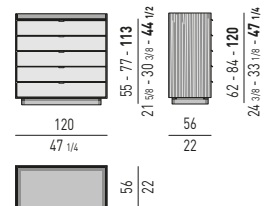

CLOSE Rodolfo Dordoni design

COMODINI NIGHTSTANDS

DARREN Rodolfo Dordoni design

COMODINI NIGHTSTANDS

CASSETTIERE: 4 O 6 CASSETTI CHESTS OF DRAWERS: 4 OR 6 DRAWERS

CASSETTIERE: 2, 3 O 5 CASSETTI CHESTS OF DRAWERS: 2, 3 OR 5 DRAWERS