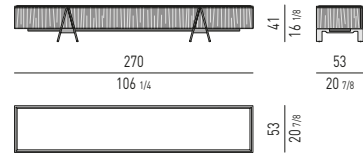

CONSOLLE LIVING/TV
LIVING/TV CONSOLE TABLE