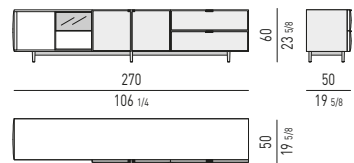

VERSIONE **BASE RIALZATA** CM H12
FLOATING BASE VERSION CM H12