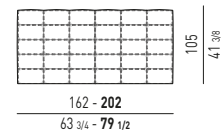

TESTATE H86 CM: QUEEN / KING SIZE HEADBOARDS H86 CM: QUEEN / KING SIZE

TESTATE H105 CM: QUEEN / KING SIZE HEADBOARDS H105 CM: QUEEN / KING SIZE

REEVES BED Rodolfo Dordoni design

MATERASSO: CM 160X200 - 180X200 - **200X200**
MATTRESS: CM 63X78^{3/4} - 70^{7/8}X78^{3/4} - **78^{3/4}X78^{3/4}**