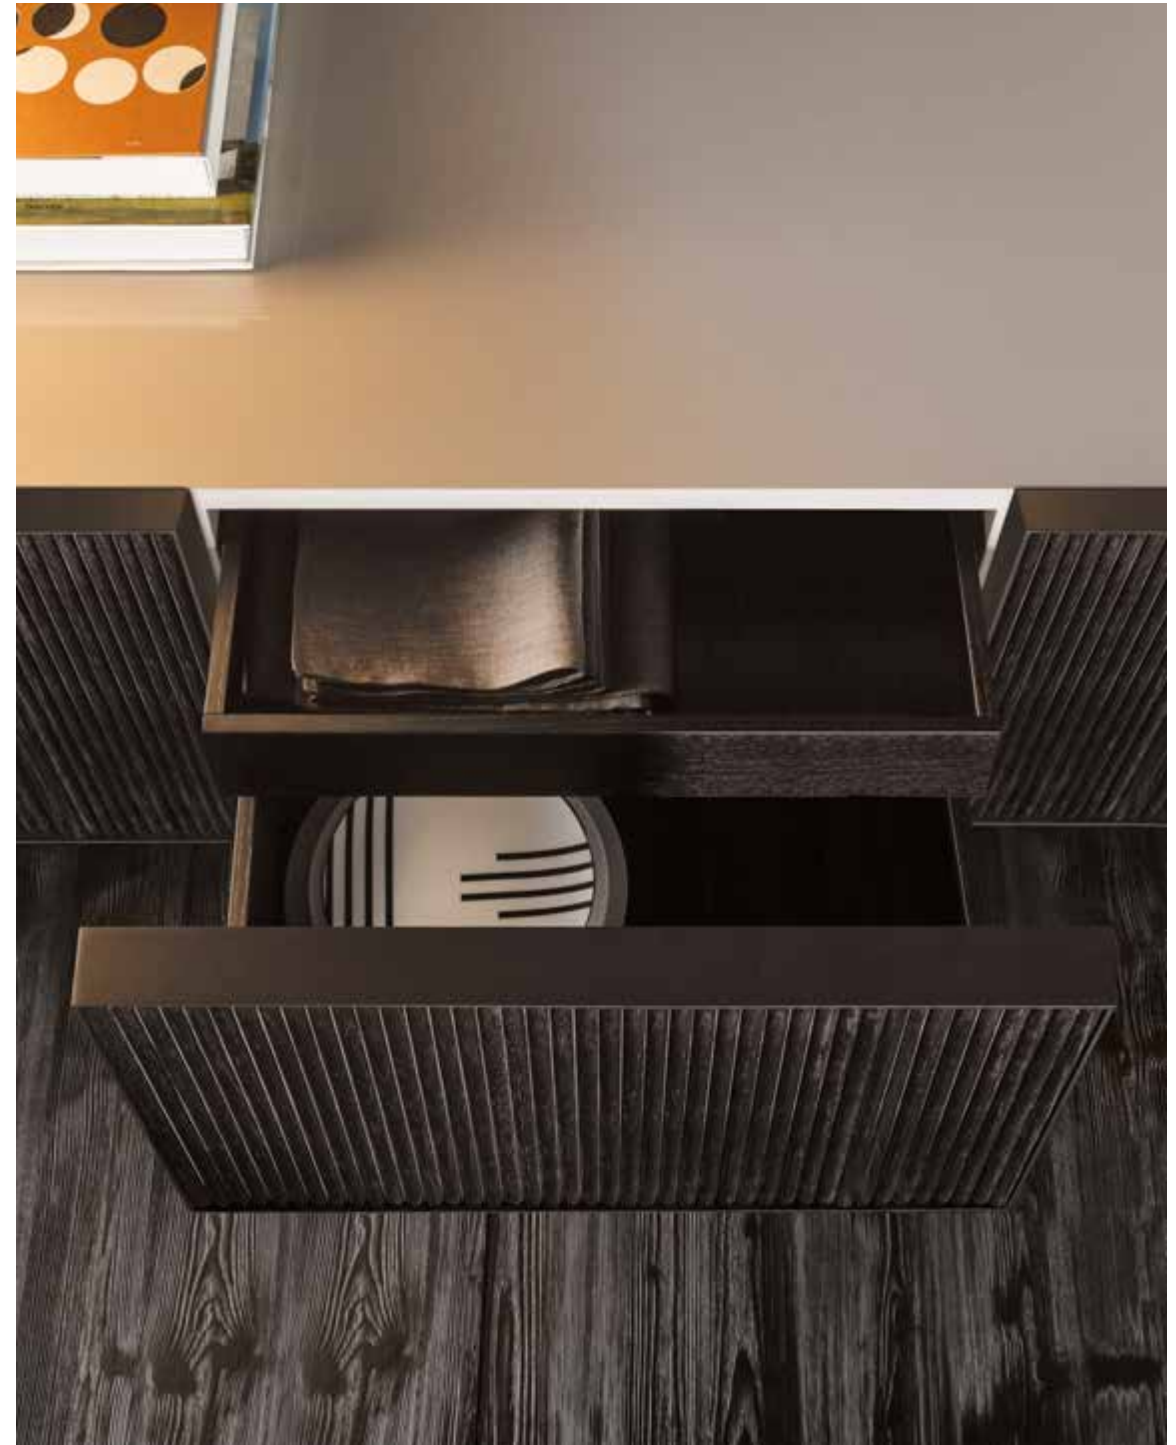

DINING HORIZONTAL SIDEBOARDS

DINING CUPBOARD

CABINET WITH SHELVES

LIVING HORIZONTAL SIDEBOARD