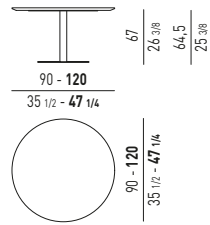

TECHNICAL DATA

BELLAGIO Gordon Guillaumier design

BELLAGIO BISTROT "PEWTER"

BELLAGIO LOUNGE "BRONZE"

BELLAGIO LOUNGE DINING "PEWTER"

BELLAGIO LOUNGE DINING "WOOD"

BELLAGIO DINING "PEWTER"

BELLAGIO DINING "WOOD"