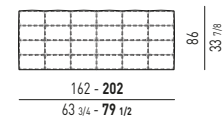

TESTATE H86 CM: QUEEN / KING SIZE HEADBOARDS H86 CM: QUEEN / KING SIZE

TESTATE H105 CM: QUEEN / KING SIZE HEADBOARDS H105 CM: QUEEN / KING SIZE

REEVES BED Rodolfo Dordoni design

MATERASSO: CM 160X200 - 180X200 - **200X200**
MATTRESS: CM 63X78^{3/4} - 70^{7/8}X78^{3/4} - **78^{3/4}X78^{3/4}**