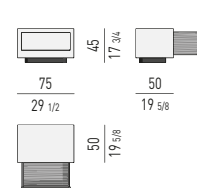

COMODINO
NIGHTSTAND