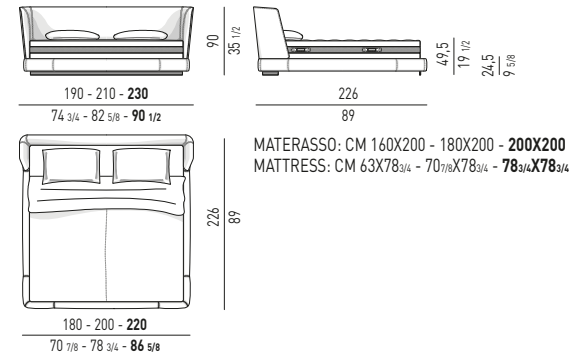

TESTATE H86 CM: QUEEN / KING SIZE HEADBOARDS H86 CM: QUEEN / KING SIZE

TESTATE H105 CM: QUEEN / KING SIZE HEADBOARDS H105 CM: QUEEN / KING SIZE

REEVES BED Rodolfo Dordoni design

MATERASSO: CM 160X200 - 180X200 - **200X200**
MATTRESS: CM 63X78^{3/4} - 70^{7/8}X78^{3/4} - **78^{3/4}X78^{3/4}**