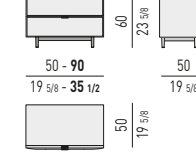

VERSIONE **BASE RIALZATA** CM H12
FLOATING BASE VERSION CM H12