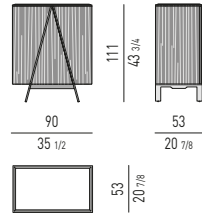

EASEL nendo design

MOBILE VERTICALE
VERTICAL CABINET