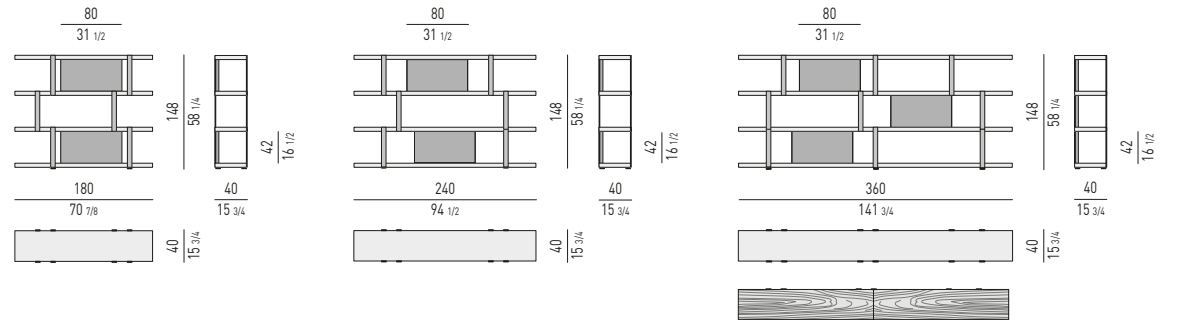

VERSIONE BASE A TERRA CM H8,5
FLOOR BASE VERSION CM H8,5

CONTENITORE ORIZZONTALE LIVING CON 4 CASSETTI
LIVING HORIZONTAL SIDEBOARD WITH 4 DRAWERS

VERSIONE BASE A TERRA CM H8,5
FLOOR BASE VERSION CM H8,5

CONTENITORE BAR CON 1 ANTA A RIBALTA E 1 CASSETTONE
BAR CABINET WITH 1 FLAP DOOR AND 1 DRAWER

CONTENITORE ORIZZONTALE LIVING/TV CON 2 CASSETTONI
LIVING/TV HORIZONTAL SIDEBOARD WITH 2 DRAWERS

VERSIONE LEGS CM H13
LEGS VERSION CM H13

CONTENITORE ORIZZONTALE LIVING/TV CON 1 CASSETTONE E 2 CASSETTI
LIVING/TV HORIZONTAL SIDEBOARD WITH 1 LARGE DRAWER AND 2 SMALL DRAWERS

VERSIONE LEGS CM H13
LEGS VERSION CM H13

CONTENITORE ORIZZONTALE LIVING/TV CON 4 CASSETTI
LIVING/TV HORIZONTAL SIDEBOARD WITH 4 DRAWERS

VERSIONE LEGS CM H13
LEGS VERSION CM H13

CONTENITORI ORIZZONTALI LIVING CON 3 CASSETTONI
LIVING HORIZONTAL SIDEBARDS WITH 3 DRAWERS

VERSIONE BASE A TERRA CM H8,5
FLOOR BASE VERSION CM H8,5

CONTENITORI ORIZZONTALI LIVING/TV CON 3 CASSETTONI
LIVING/TV HORIZONTAL SIDEBARD WITH 3 DRAWERS

VERSIONE LEGS CM H13
LEGS VERSION CM H13

CONTENITORI NIGHT | NIGHT SIDEBARDS

COMODINI
NIGHTSTANDS

CASSETTIERE: 4 O 6 CASSETTI
CHESTS OF DRAWERS: 4 OR 6 DRAWERS

CASSETTIERE: 2, 3 O 5 CASSETTI
CHESTS OF DRAWERS: 2, 3 OR 5 DRAWERS

DALTON / DALTON "BRONZE" / DALTON "CHROME" Rodolfo Dordoni design

LIBRERIE
BOOKCASES

I RIPIANI IN PALISSANDRO SANTOS SONO DIVISI IN DUE PARTI.
THE SHELVES IN PALISANDER SANTOS ARE DIVIDED INTO TWO PIECES.

N.B.: il disegno si riferisce alla misura evidenziata in grassetto. Per i disegni di ogni singolo elemento, vi invitiamo a consultare il listino prezzi.
N.B.: the illustration shows the size indicated in bold type. Please see the price list for drawings of each individual piece.