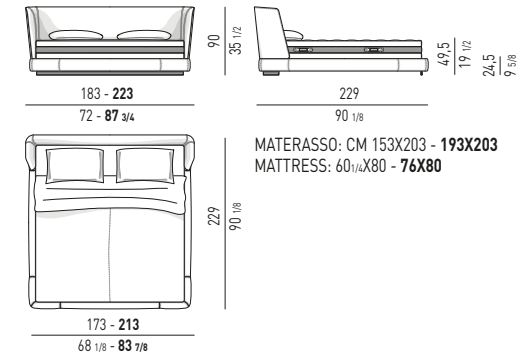

QUEEN / KING SIZE

MATERASSO: CM 153X203 - **193X203**
MATTRESS: 60^{1/4}X80 - **76X80**