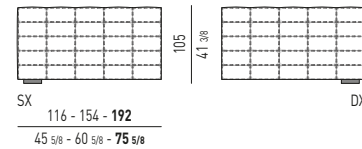

TESTATE H105 CM HEADBOARDS H105 CM