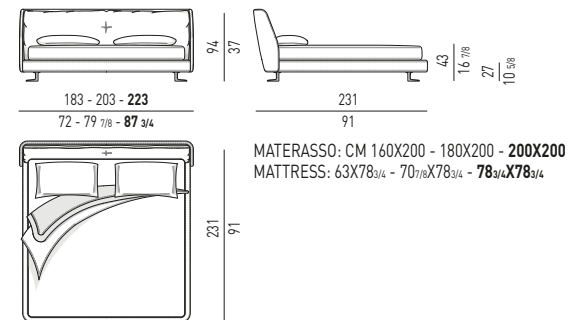

SPENCER BED Rodolfo Dordoni design

MATERASSO: CM 160X200 - 180X200 - **200X200**
MATTRESS: 63X78^{3/4} - 70^{7/8}X78^{3/4} - **78^{3/4}X78^{3/4}**