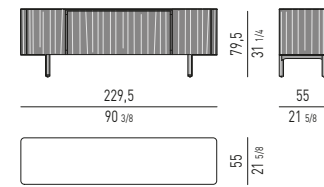

LOU Christophe Delcourt design

CONTENITORE ORIZZONTALE DINING CON 2 ANTE E 1 CASSETTO
DINING HORIZONTAL SIDEBOARD WITH 2 DOORS AND 1 DRAWER