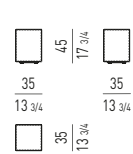

SOLID SADDLE-HIDE

TAVOLINO / POUF
COFFEE TABLE / OTTOMAN