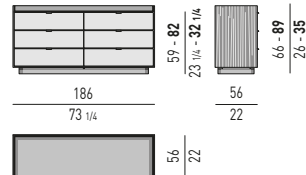

CLOSE Rodolfo Dordoni design

COMODINI NIGHTSTANDS

DARREN Rodolfo Dordoni design

COMODINI NIGHTSTANDS

CASSETTIERE: 4 O 6 CASSETTI CHESTS OF DRAWERS: 4 OR 6 DRAWERS

CASSETTIERE: 2, 3 O 5 CASSETTI CHESTS OF DRAWERS: 2, 3 OR 5 DRAWERS