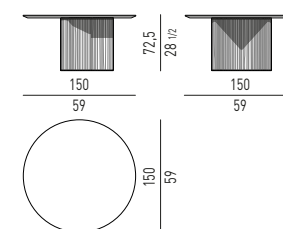

LOU "DINING" Christophe Delcourt design

PIANO MARMO | MARBLE TOP