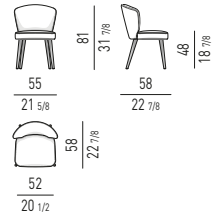

**SEDIA
CHAIR**