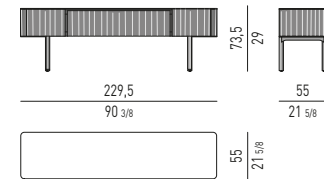

CONTENITORE ORIZZONTALE LIVING "HIGH" CON 3 CASSETTI
LIVING "HIGH" HORIZONTAL SIDEBOARD WITH 3 DRAWERS