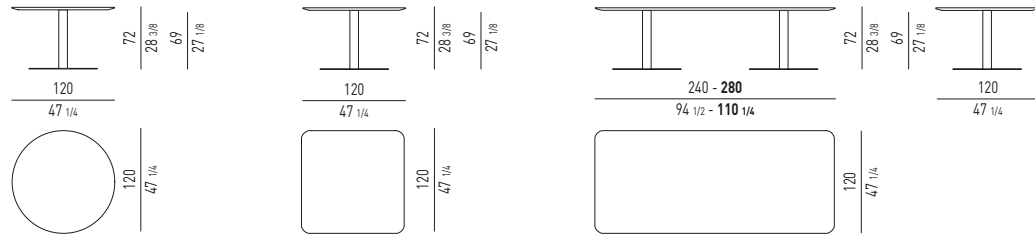

TECHNICAL DATA

BELLAGIO Gordon Guillaumier design

BELLAGIO BISTROT "PEWTER"

BELLAGIO LOUNGE "BRONZE"

BELLAGIO LOUNGE DINING "PEWTER"

BELLAGIO LOUNGE DINING "WOOD"

BELLAGIO DINING "PEWTER"

BELLAGIO DINING "WOOD"