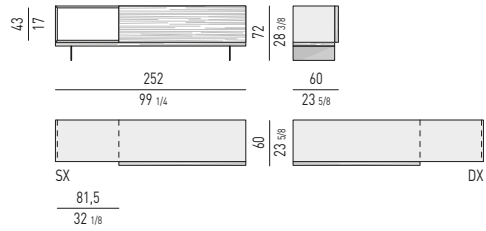

LANG Rodolfo Dordoni design

CONTENITORE DINING CON 1 ANTA E VANO PASSANTE
DINING SIDEBOARD WITH 1 DOOR AND OPEN CONTAINER