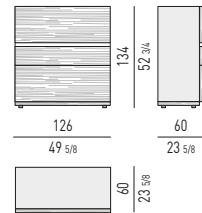

CONTENITORE BAR
BAR CABINET