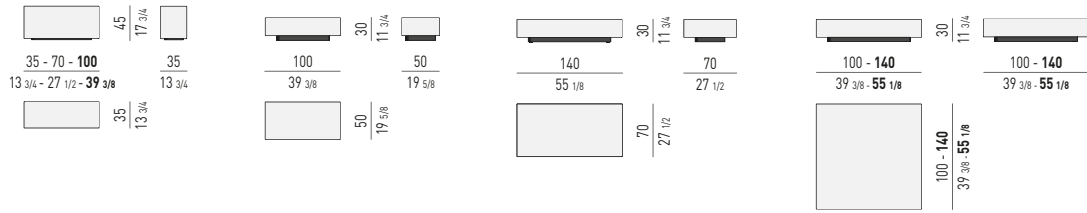

SOLID / SOLID SADDLE-HIDE Rodolfo Dordoni design

TAVOLINI
COFFEE TABLES

TAVOLINI CONTENITORE CON 1 CASSETTO
STORAGE COFFEE TABLES WITH 1 DRAWER