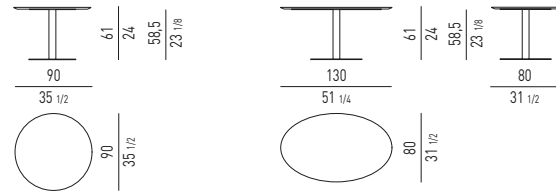

TECHNICAL DATA

BELLAGIO Gordon Guillaumier design

BELLAGIO BISTROT "PEWTER"

BELLAGIO LOUNGE "BRONZE"

BELLAGIO LOUNGE DINING "PEWTER"

BELLAGIO LOUNGE DINING "WOOD"

BELLAGIO DINING "PEWTER"

BELLAGIO DINING "WOOD"