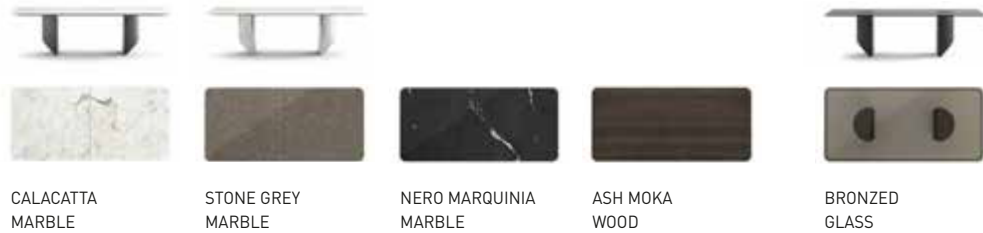

RECTANGULAR TOPS_CM 260X120 H73