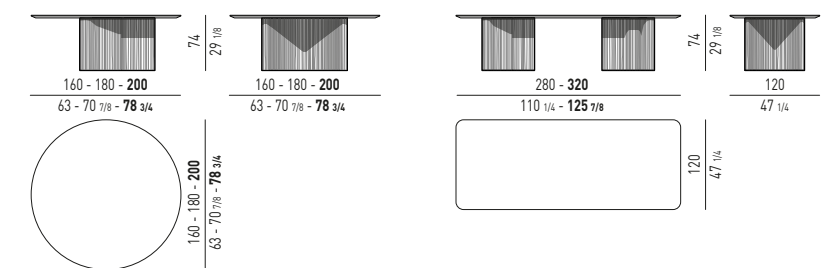

LOU "DINING" Christophe Delcourt design

PIANO MARMO | MARBLE TOP

PIANO LEGNO / PIANO VETRO | WOOD TOP / GLASS TOP