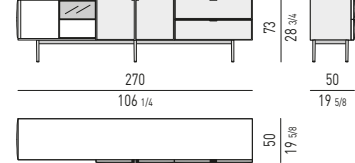

VERSIONE **BASE RIALZATA** CM H25
FLOATING BASE VERSION CM H25

AD ABACO È RAFFIGURATA LA VERSIONE SINISTRA DELL'ELEMENTO
PICTURED ABOVE IS THE LEFT VERSION OF THE ELEMENT