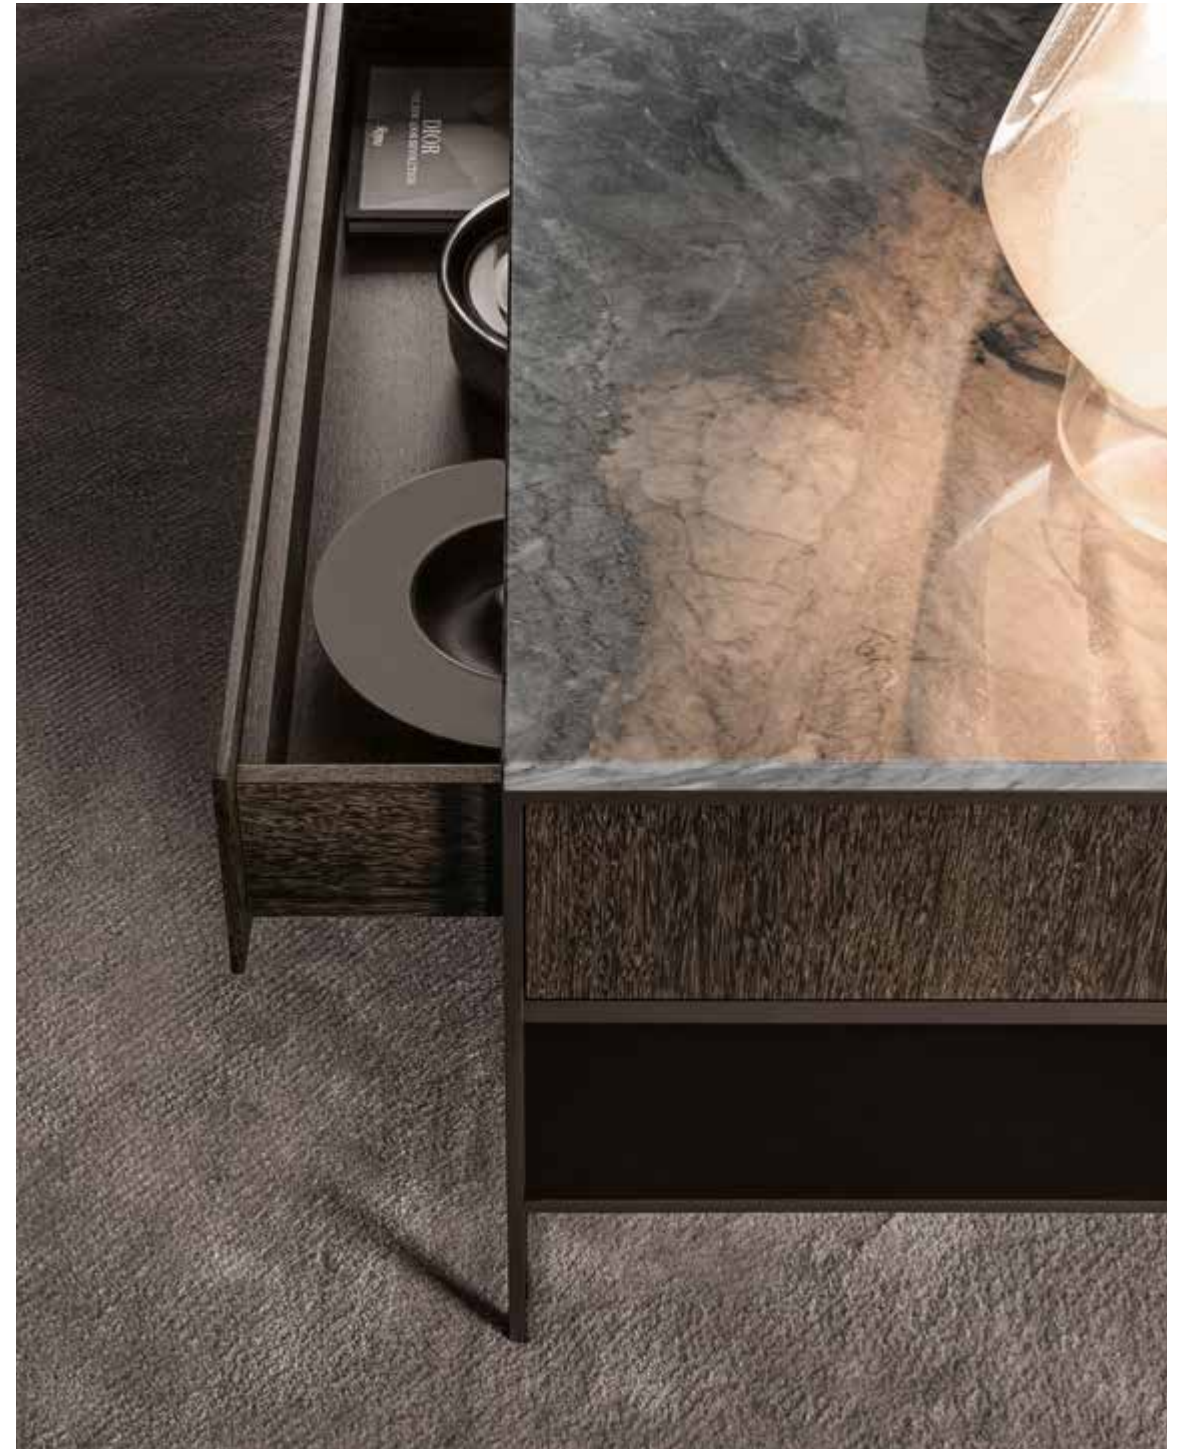

CALDER "BRONZE" LIVING HORIZONTAL SIDEBOARD
 DIBBETS "FLAG" RUG

CALDER "BRONZE" CONSOLE TABLE - DIBBETS "FLAG" RUG

DINING HORIZONTAL SIDEBOARDS

CM 180X55 H72
INCHES 70^{7/8}X21^{5/8} H28^{3/8}

CM 240X55 H72
INCHES 94^{1/2}X21^{5/8} H28^{3/8}