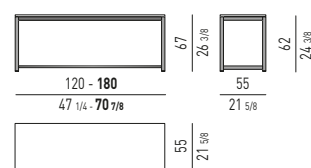

SCRITTOIO-CONSOLLE | WRITING DESK-CONSOLE TABLE