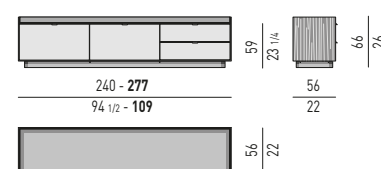

CALDER "BRONZE" Rodolfo Dordoni design

CONTENITORE ORIZZONTALE LIVING
LIVING HORIZONTAL SIDEBOARD

CONTENITORE ORIZZONTALE DINING
DINING HORIZONTAL SIDEBOARD

CONSOLLE
CONSOLE TABLES

CARSON SIDEBOARDS Rodolfo Dordoni design

CONSOLLE LIVING
LIVING CONSOLE TABLE

CONTENITORE ORIZZONTALE LIVING
LIVING HORIZONTAL SIDEBOARD

CONTENITORE ORIZZONTALE DINING
DINING HORIZONTAL SIDEBOARD

CONTENITORE VERTICALE
CABINET

CARSON DINE Rodolfo Dordoni design

CARSON "BOOKCASE" Rodolfo Dordoni design

BUFFET

DARREN Rodolfo Dordoni design

CONTENITORI ORIZZONTALI DINING CON 2 CASSETTONI | DINING HORIZONTAL SIDEBOARDS WITH 2 DRAWERS

VERSIONE **BASE A TERRA CM H8,5**
FLOOR BASE VERSION CM H8,5

VERSIONE **LEGS CM H23**
LEGS VERSION CM H23

CONTENITORI ORIZZONTALI DINING CON 3 CASSETTONI | DINING HORIZONTAL SIDEBOARDS WITH 3 DRAWERS

VERSIONE **BASE A TERRA CM H8,5**
FLOOR BASE VERSION CM H8,5

VERSIONE **LEGS CM H23**
LEGS VERSION CM H23

CONTENITORI ORIZZONTALI DINING CON 1 CASSETTONE E 2 CASSETTI | DINING HORIZONTAL SIDEBOARDS WITH 1 LARGE DRAWER AND 2 SMALL DRAWERS

VERSIONE **BASE A TERRA CM H8,5**
FLOOR BASE VERSION CM H8,5

VERSIONE **LEGS CM H23**
LEGS VERSION CM H23

CONTENITORI ORIZZONTALI DINING CON 2 CASSETTONI E 2 CASSETTI | DINING HORIZONTAL SIDEBOARDS WITH 2 LARGE DRAWERS AND 2 SMALL DRAWERS

VERSIONE **BASE A TERRA CM H8,5**
FLOOR BASE VERSION CM H8,5

VERSIONE **LEGS CM H23**
LEGS VERSION CM H23

N.B.: il disegno si riferisce alla misura evidenziata in grassetto. Per i disegni di ogni singolo elemento, vi invitiamo a consultare il listino prezzi.
N.B.: the illustration shows the size indicated in bold type. Please see the price list for drawings of each individual piece.