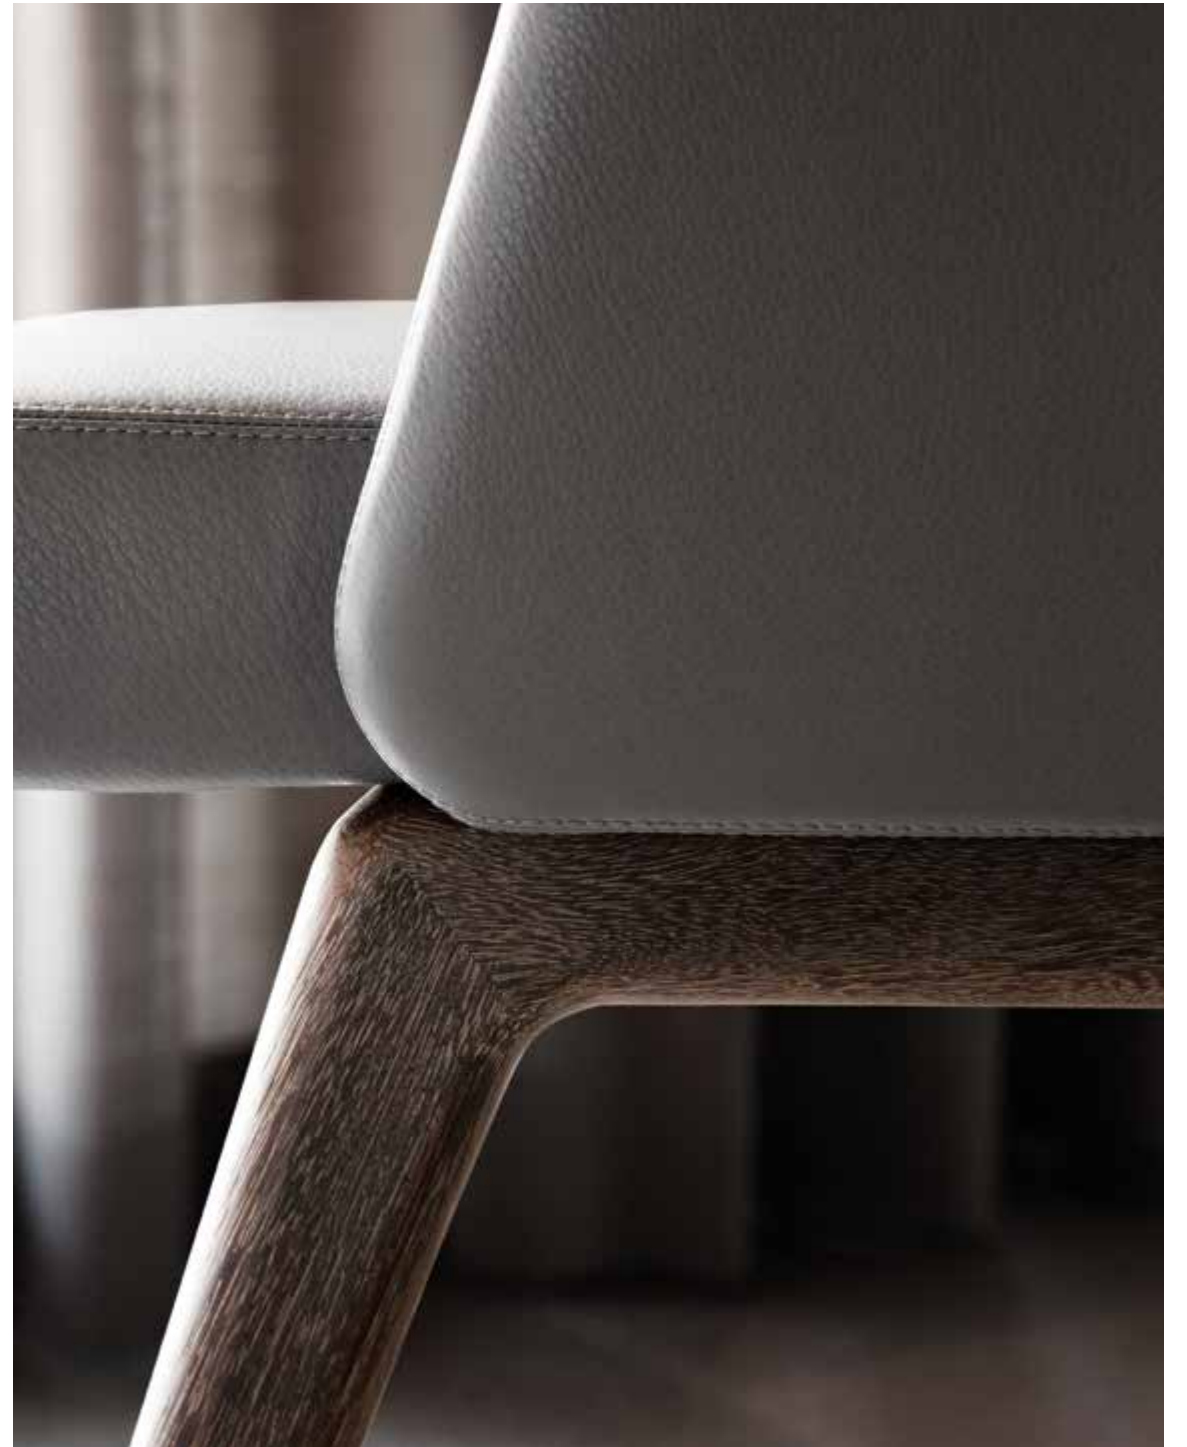

Dining little armchair

REEVES “DINING”

Rodolfo Dordoni design