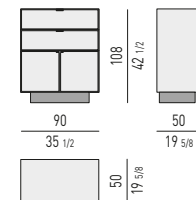

CONTENITORI VERTICALI CON 2 ANTE E 2 CASSETTI | VERTICAL CABINETS WITH 2 DOORS AND 2 DRAWERS

VERSIONE **BASE A TERRA** CM H12
FLOOR BASE VERSION CM H12