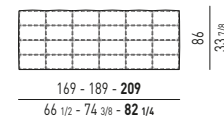

TESTATE UNICHE | ONE-PIECE HEADBOARDS

TESTATE H86 CM HEADBOARDS H86 CM