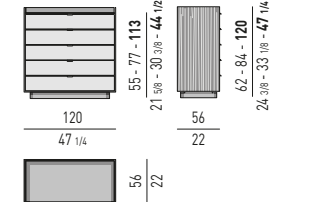

COMODINI
NIGHTSTANDS

CASSETTIERE: 4 O 6 CASSETTI
CHESTS OF DRAWERS: 4 OR 6 DRAWERS

CASSETTIERE: 2, 3 O 5 CASSETTI
CHESTS OF DRAWERS: 2, 3 OR 5 DRAWERS

DALTON / DALTON "BRONZE" / DALTON "CHROME" Rodolfo Dordoni design