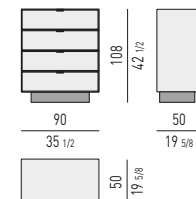

CASSETTIERE VERTICALI CON 4 CASSETTI | VERTICAL CHESTS OF DRAWERS WITH 4 DRAWERS

VERSIONE **BASE A TERRA** CM H12
FLOOR BASE VERSION CM H12