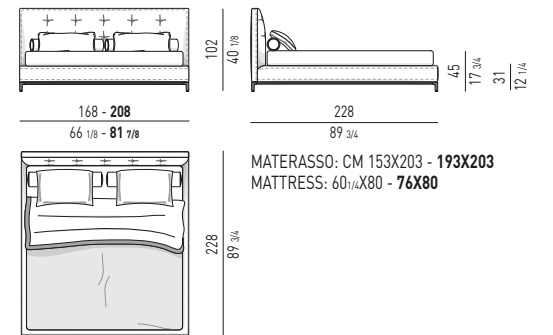

ANDERSEN BED "QUILT" Rodolfo Dordoni design

CURTIS Rodolfo Dordoni design

POSSIBILITA' DI SOMMIER INTERO O DIVISO
AVAILABLE WITH ONE-PIECE OR TWO-PIECES SOMMIER

QUEEN / KING SIZE

QUEEN / KING SIZE

QUEEN / KING SIZE