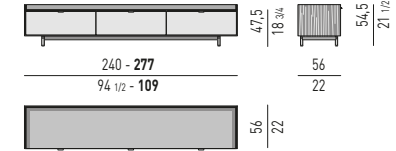

CONTENITORI ORIZZONTALI LIVING/TV CON 3 CASSETTONI
LIVING/TV HORIZONTAL SIDEBARD WITH 3 DRAWERS

VERSIONE LEGS CM H13
LEGS VERSION CM H13