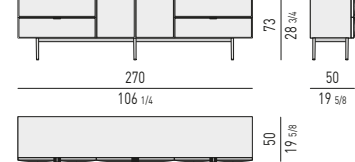

VERSIONE **BASE RIALZATA** CM H25
FLOATING BASE VERSION CM H25

CONTENITORI ORIZZONTALI CON 2 ANTE, 2 CASSETTI E VANO PASSANTE | HORIZONTAL SIDEBOARDS WITH 2 DOORS, 2 DRAWERS AND OPEN CONTAINER