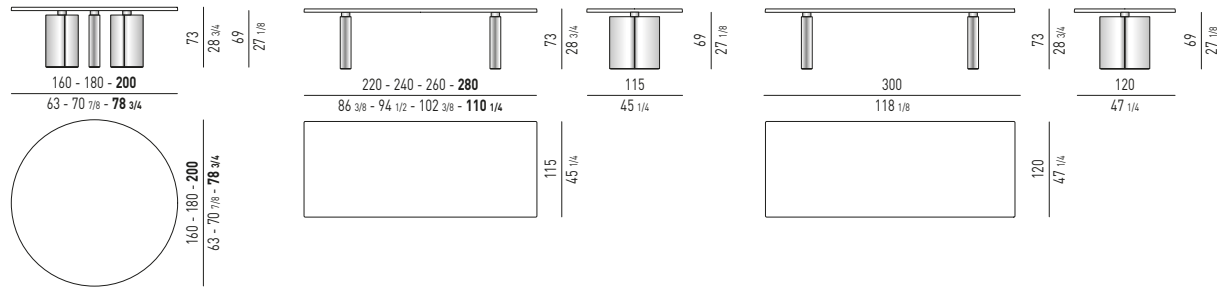

MORGAN Rodolfo Dordoni design

IL PIANO IN EBANO È DIVISO IN 4 PARTI
THE TOP IN EBONY IS DIVIDED INTO 4 PIECES