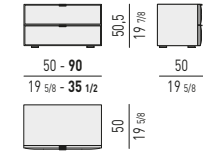

VERSIONE **PIEDINI** CM H2,5
FEET VERSION CM H2,5