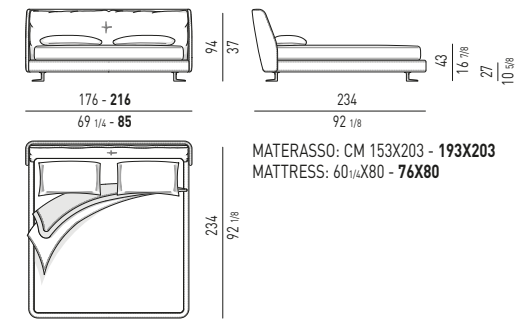

QUEEN / KING SIZE

MATERASSO: CM 153X203 - **193X203**
MATTRESS: 60^{1/4}X80 - **76X80**