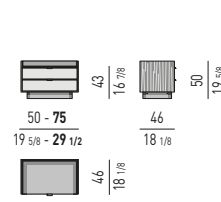

COMODINI
NIGHTSTANDS

CASSETTIERE: 4 O 6 CASSETTI
CHESTS OF DRAWERS: 4 OR 6 DRAWERS

CASSETTIERE: 2, 3 O 5 CASSETTI
CHESTS OF DRAWERS: 2, 3 OR 5 DRAWERS

DALTON / DALTON "BRONZE" / DALTON "CHROME" Rodolfo Dordoni design