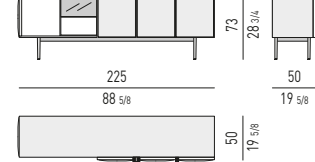

VERSIONE **BASE RIALZATA** CM H25
FLOATING BASE VERSION CM H25