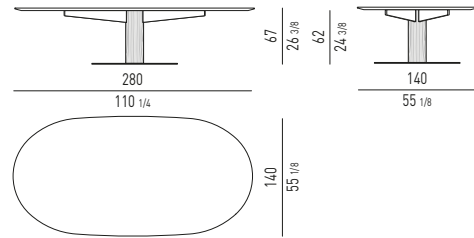

TECHNICAL DATA

BELLAGIO Gordon Guillaumier design

BELLAGIO BISTROT "PEWTER"

BELLAGIO LOUNGE "BRONZE"

BELLAGIO LOUNGE DINING "PEWTER"

BELLAGIO LOUNGE DINING "WOOD"

BELLAGIO DINING "PEWTER"

BELLAGIO DINING "WOOD"