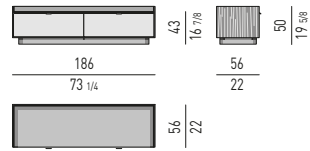

CONTENITORE ORIZZONTALE LIVING CON 2 CASSETTONI
LIVING HORIZONTAL SIDEBOARD WITH 2 DRAWERS

VERSIONE BASE A TERRA CM H8,5
FLOOR BASE VERSION CM H8,5