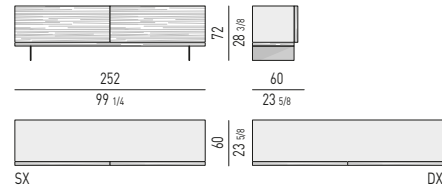

CONTENITORE DINING CON 2 ANTE
DINING SIDEBOARD WITH 2 DOORS