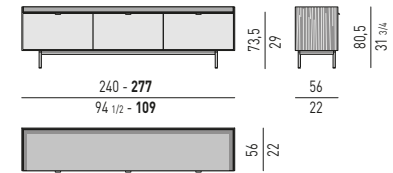

VERSIONE **LEGS CM H23**
LEGS VERSION CM H23

CONTENITORI ORIZZONTALI DINING CON 3 CASSETTONI | DINING HORIZONTAL SIDEBOARDS WITH 3 DRAWERS

VERSIONE **BASE A TERRA CM H8,5**
FLOOR BASE VERSION CM H8,5

VERSIONE **LEGS CM H23**
LEGS VERSION CM H23