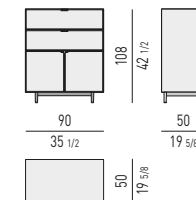

VERSIONE **BASE RIALZATA** CM H12
FLOATING BASE VERSION CM H12