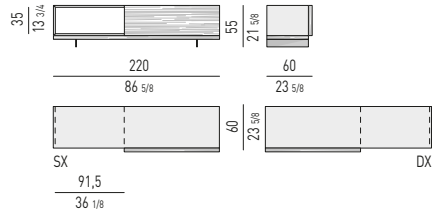

CONTENITORE LIVING CON 1 ANTA E VANO PASSANTE
LIVING SIDEBOARD WITH 1 DOOR AND OPEN CONTAINER