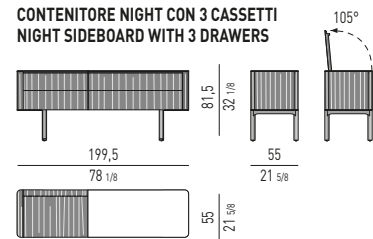

LOU Christophe Delcourt design

CONTENITORE NIGHT CON 3 CASSETTI NIGHT SIDEBOARD WITH 3 DRAWERS