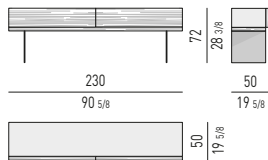

CONSOLLE HIGH
HIGH CONSOLE TABLE