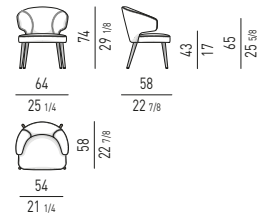

ASTON Rodolfo Dordoni design

ASTON "DINING"

**POLTRONCINA
LITTLE ARMCHAIR**

**SEDIA
CHAIR**

ASTON "LOUNGE"

**POLTRONCINA
LITTLE ARMCHAIR**

**SEDIA
CHAIR**

ASTON "STOOL"