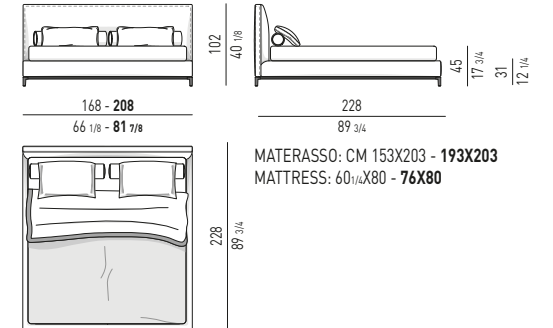

ANDERSEN BED "QUILT" Rodolfo Dordoni design

CURTIS Rodolfo Dordoni design

POSSIBILITA' DI SOMMIER INTERO O DIVISO
AVAILABLE WITH ONE-PIECE OR TWO-PIECES SOMMIER

QUEEN / KING SIZE

QUEEN / KING SIZE

QUEEN / KING SIZE