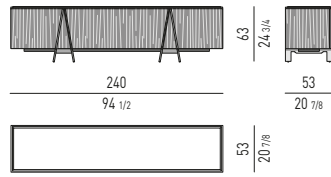

CONTENITORE DINING
DINING SIDEBOARD