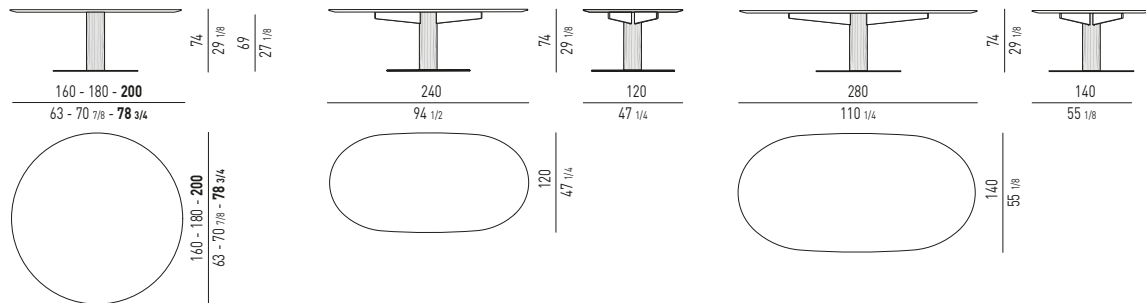

TECHNICAL DATA

BELLAGIO Gordon Guillaumier design

BELLAGIO BISTROT "PEWTER"

BELLAGIO LOUNGE "BRONZE"

BELLAGIO LOUNGE DINING "PEWTER"

BELLAGIO LOUNGE DINING "WOOD"

BELLAGIO DINING "PEWTER"

BELLAGIO DINING "WOOD"