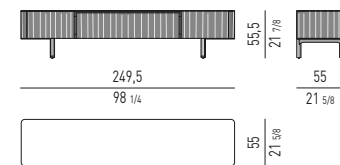

CONSOLLE LIVING/TV CON 3 CASSETTI
LIVING/TV CONSOLE TABLE WITH 3 DRAWERS