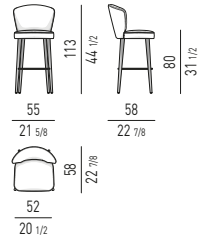

**SGABELLO SEDUTA H80
STOOL SEAT H80**