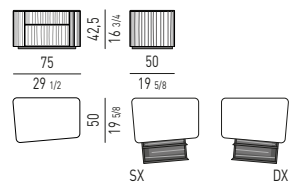

COMODINO CON 2 CASSETTI NIGHTSTAND WITH 2 DRAWERS