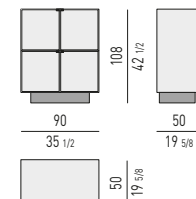

CONTENITORI VERTICALI CON 4 ANTE | VERTICAL CABINETS WITH 4 DOORS

VERSIONE **BASE A TERRA** CM H12
FLOOR BASE VERSION CM H12