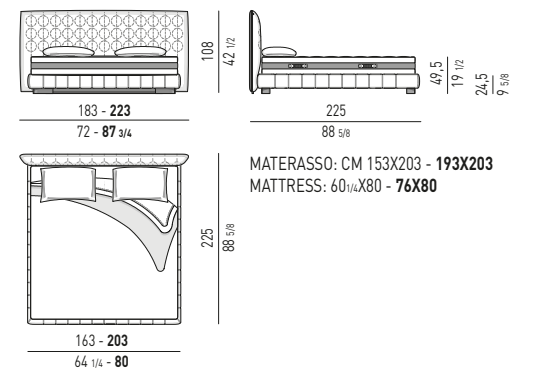

ANDERSEN BED "QUILT" Rodolfo Dordoni design

CURTIS Rodolfo Dordoni design

POSSIBILITA' DI SOMMIER INTERO O DIVISO
AVAILABLE WITH ONE-PIECE OR TWO-PIECES SOMMIER

QUEEN / KING SIZE

QUEEN / KING SIZE

QUEEN / KING SIZE