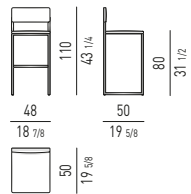

BAG LIGHT "STOOL" Rodolfo Dordoni design