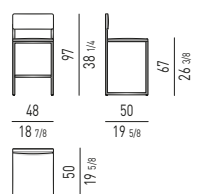

BAG LIGHT "STOOL" Rodolfo Dordoni design