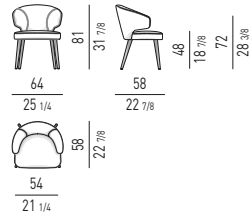

ASTON Rodolfo Dordoni design

ASTON "DINING"

**POLTRONCINA
LITTLE ARMCHAIR**