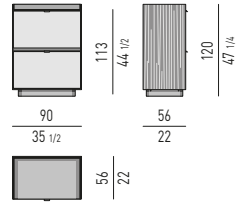

CONTENITORE VERTICALE DINING CON 1 ANTA A RIBALTA E 1 CASSETTONE
DINING VERTICAL CABINET WITH 1 FLAP DOOR AND 1 DRAWER