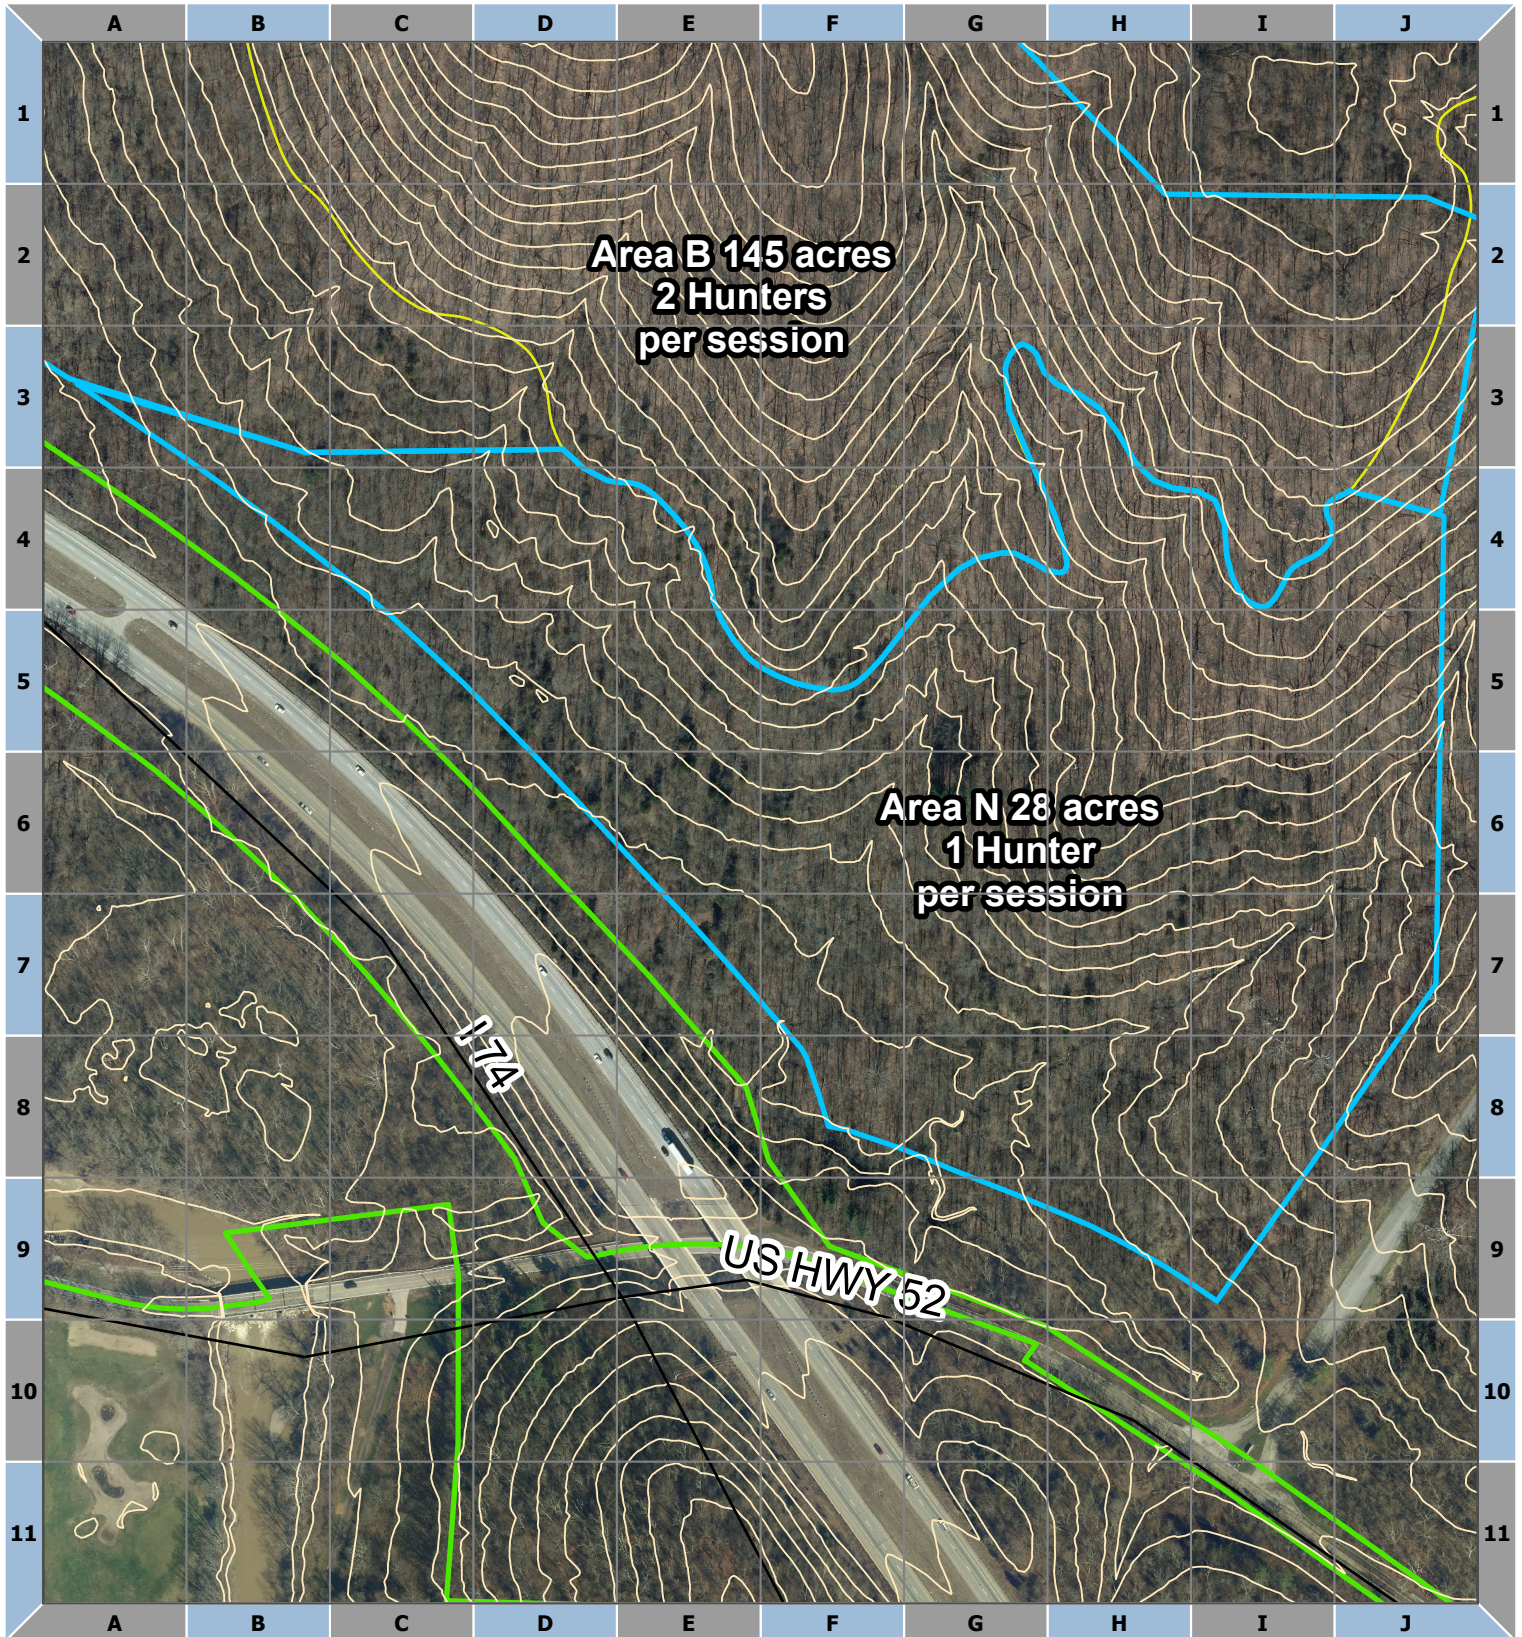

# Miami Whitewater Forest Area N

- Topography
- Bow Hunting Areas
- GPHC Boundary
- Honeysuckle 2021
- Bow Hunting Parking
- Trails

1:3,429

Coordinator:  
 Bob Wood  
 (513) 604-2151  
 whitetails29@yahoo.com

\*Maps are subject to change  
 but will be finalized before qualifications