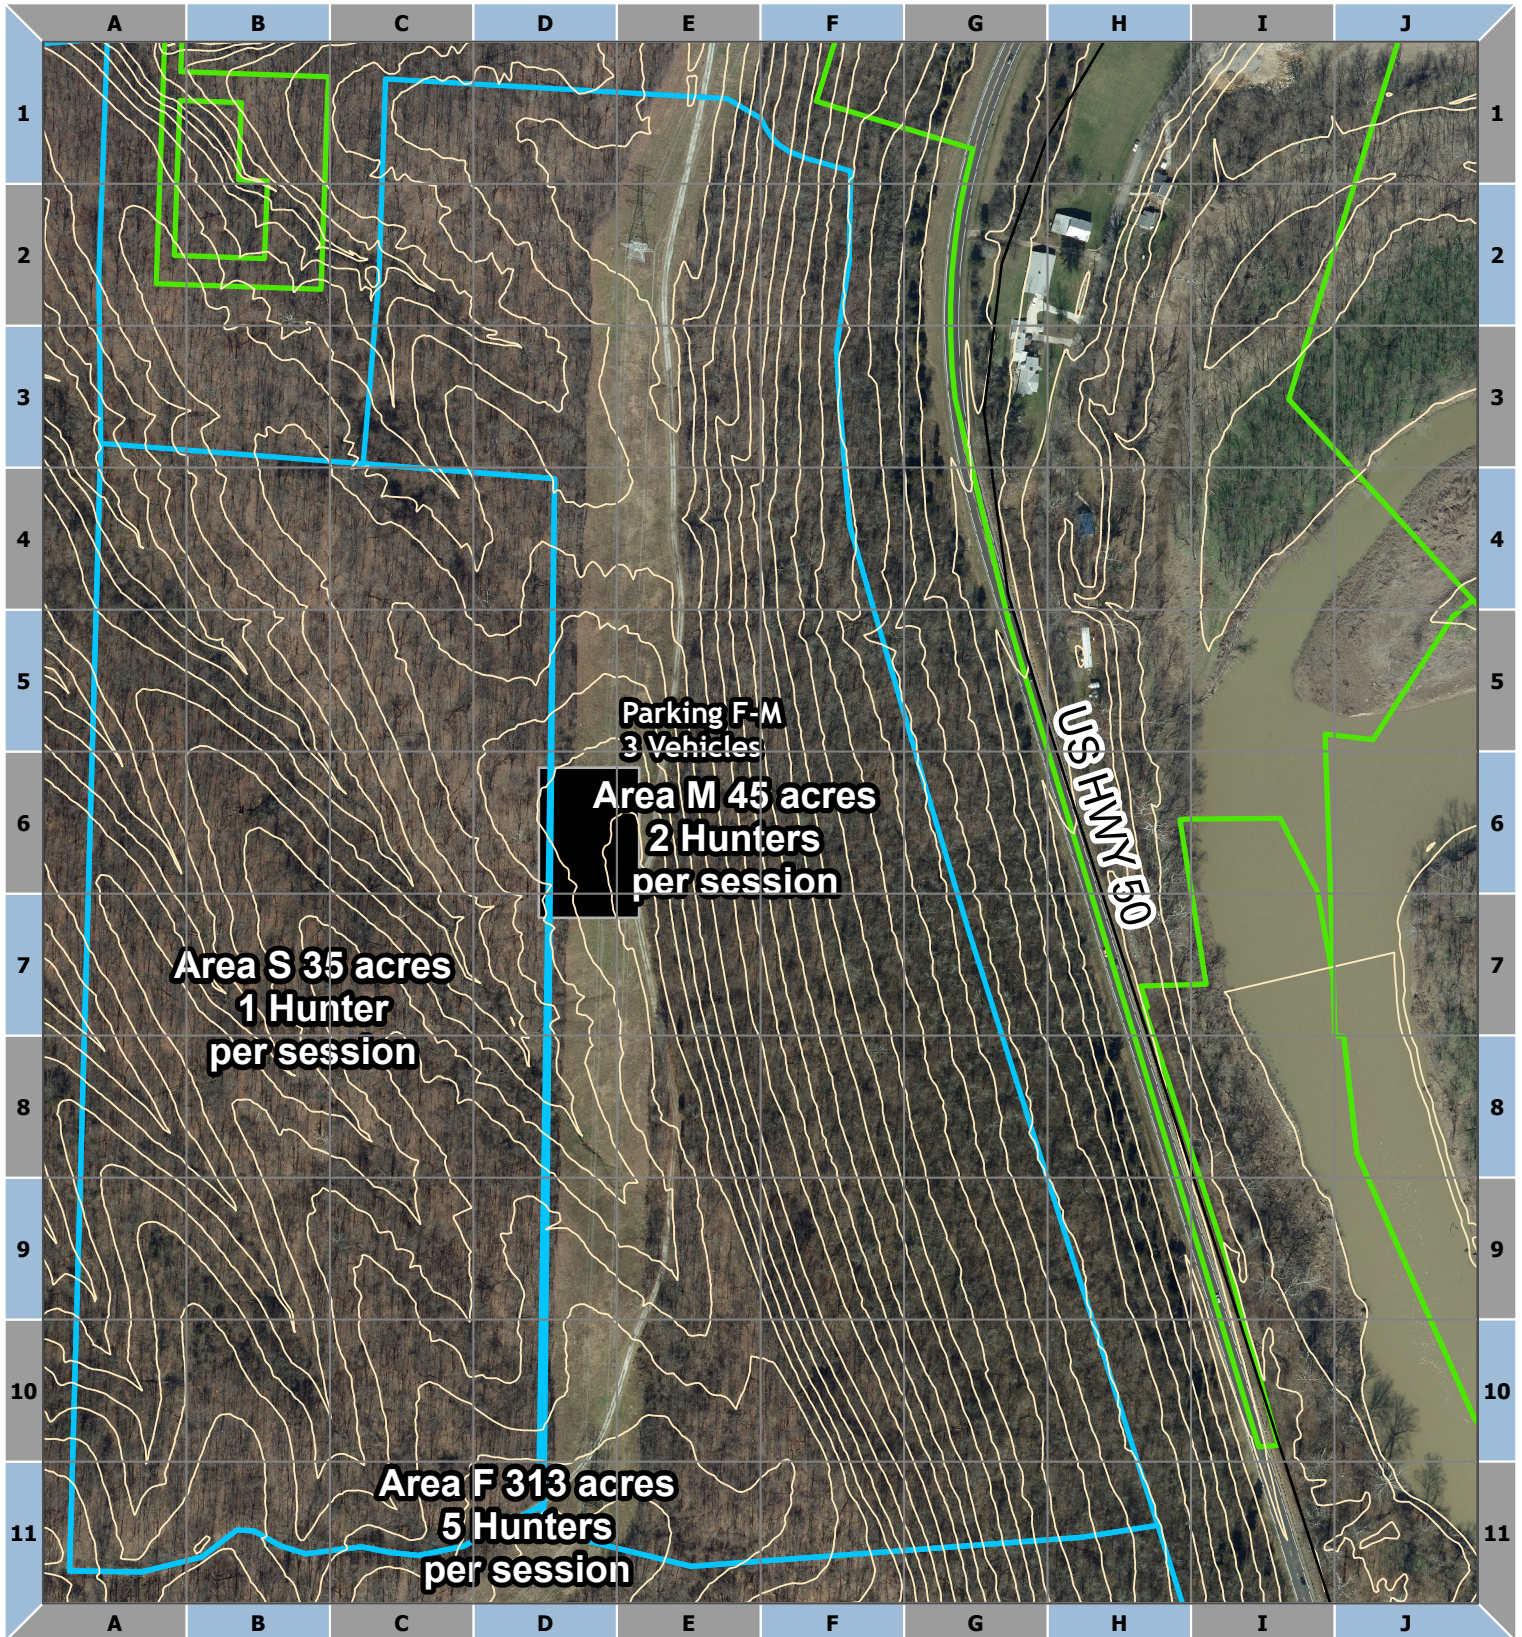

Miami Whitewater Forest Area M

- Topography
- Bow Hunting Areas
- GPHC Boundary
- Honeysuckle 2021
- Bow Hunting Parking
- Trails

0 250 500 1,000 Feet

1:4,009

Coordinator:
Jennifer Wood
(513) 720-7406
jenniferscar83@gmail.com

*Maps are subject to change
but will be finalized before qualifications