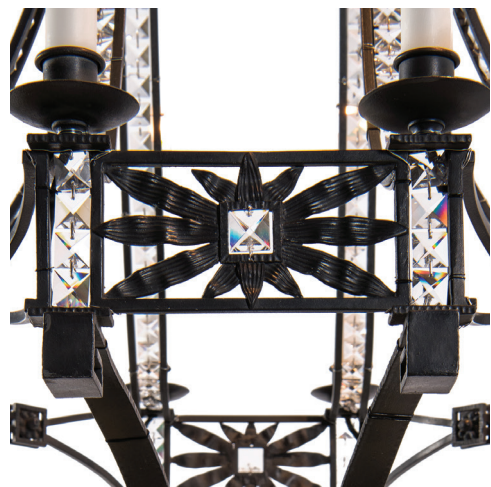

ALLAN  KNIGHT

*live
beautifully*

LC06

ADAM CHANDELIER

finished in silver gilt or polished black clay (shown)
with lead crystal beads
eight candles 9-in, 3/1 dia x 48 h,
ceiling medallion 8 1/2-in dia

ALLAN KNIGHT STUDIO