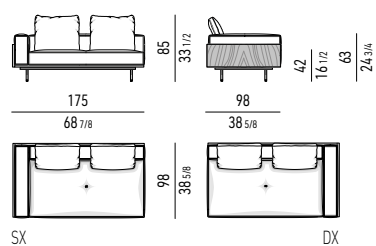

Minotti

DIVANO TERMINALE CM 350 CON TOP LARGE ELEMENT WITH 1 ARMREST CM 350 WITH TOP LARGE

TOP CON **DOGHE** IN NOCE
SLATS IN WALNUT TOP

TOP IN **PALISSANDRO SANTOS**
PALISANDER SANTOS TOP

ELEMENTI TERMINALI ELEMENTS WITH 1 ARMREST