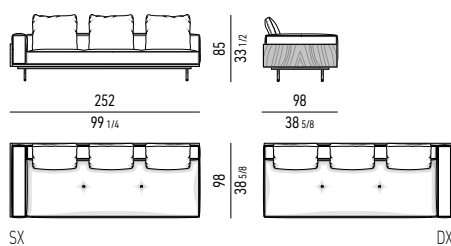

Minotti

DIVANO TERMINALE CM 350 CON TOP LARGE ELEMENT WITH 1 ARMREST CM 350 WITH TOP LARGE

TOP CON **DOGHE** IN NOCE
SLATS IN WALNUT TOP

TOP IN **PALISSANDRO SANTOS**
PALISANDER SANTOS TOP

ELEMENTI TERMINALI ELEMENTS WITH 1 ARMREST