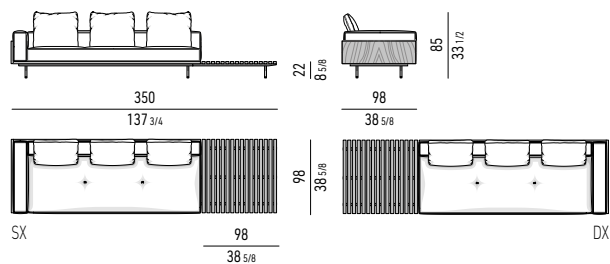

Minotti

DIVANO TERMINALE CM 350 CON TOP LARGE ELEMENT WITH 1 ARMREST CM 350 WITH TOP LARGE

TOP CON **DOGHE** IN NOCE
SLATS IN WALNUT TOP