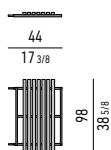

TAVOLINO DI CONGIUNZIONE CONNECTING TABLE

TOP CON **DOGHE** IN NOCE
SLATS IN WALNUT TOP