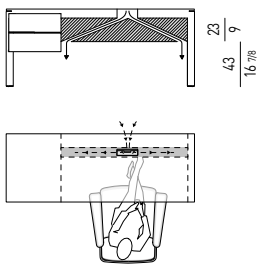

Scomparto | section 1: cm 11x32 H3,3
 Scomparto | section 2: cm 11x16 H3,3
 Scomparto | section 3: cm 7x16 H3,3
 Scomparto | section 4: cm 11x7,5 H3,3
 Scomparto | section 5: cm 7x7,5 H3,3
 Scomparto | section 6: cm 22,5x32 H3,3

Nr. 2 drawers that glide on fully extractable guides with Blumotion soft-close system. Maximum load per drawer is 40 Kg. The drawer (A) is equipped with a lock.

Drawers internal dimension

(A): cm 61x56 H8
 (B): cm 61x56 H12

VERSIONE CON VASSOIO PORTAOGGETTI VERSION WITH VALET TRAY

POSIZIONE PANNELLO DI CORTESIA E CAVI | MODESTY PANEL AND CABLES POSITION

SCRITTOIO CM 180X65 H74 WRITING DESK CM 180X65 H74

SCRITTOIO CM 200X75 H74 WRITING DESK CM 200X75 H74