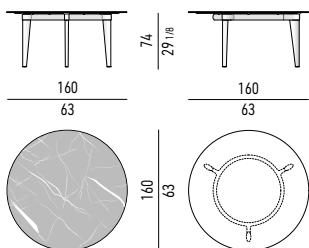

ALLUMINIO LUCIDO POLISHED ALUMINIUM

NATURALE NATURAL

BIANCO WHITE

* SOLO PER I PIANI RETTANGOLARI ONLY FOR RECTANGULAR TOPS

NEW 2021 FINISHES

Minotti

PIANO TEAK | TEAK TOP

PIANO CERAMICA MARBLE GREY | MARBLE GREY CERAMIC TOP