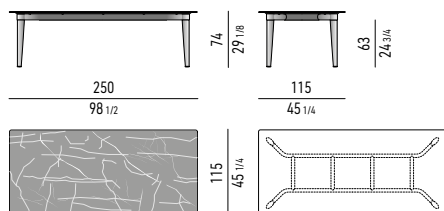

PIANO CERAMICA STONE BROWN | STONE BROWN CERAMIC TOP

OPTIONAL RAIN COVER

Disponibile per ogni elemento
Available for each element