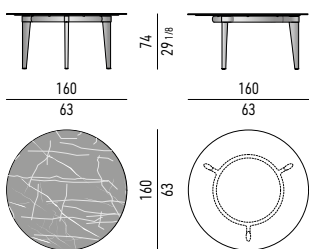

PIANO CERAMICA STONE BROWN | STONE BROWN CERAMIC TOP

OPTIONAL RAIN COVER

Disponibile per ogni elemento
Available for each element