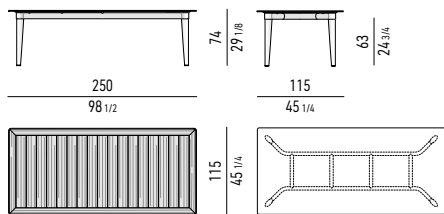

ALLUMINIO LUCIDO POLISHED ALUMINIUM

NATURALE NATURAL

BIANCO WHITE

* SOLO PER I PIANI RETTANGOLARI ONLY FOR RECTANGULAR TOPS

NEW 2021 FINISHES

Minotti

PIANO TEAK | TEAK TOP

PIANO CERAMICA MARBLE GREY | MARBLE GREY CERAMIC TOP