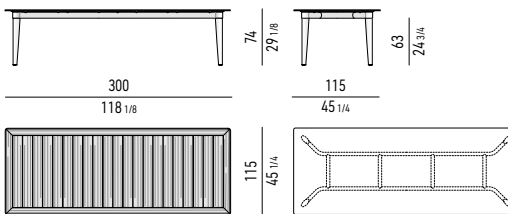

PIANO CERAMICA STONE BROWN | STONE BROWN CERAMIC TOP

OPTIONAL RAIN COVER

Disponibile per ogni elemento
Available for each element