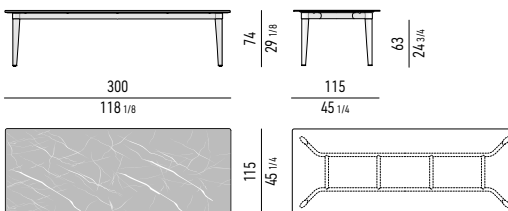

PIANO CERAMICA STONE BROWN | STONE BROWN CERAMIC TOP

OPTIONAL RAIN COVER

Disponibile per ogni elemento
Available for each element