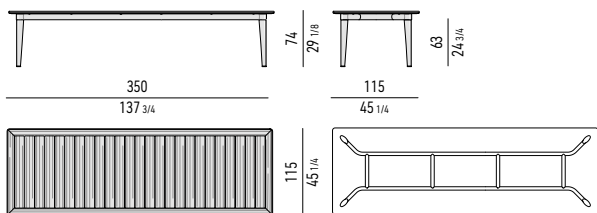

ALLUMINIO LUCIDO POLISHED ALUMINIUM

NATURALE NATURAL

BIANCO WHITE

* SOLO PER I PIANI RETTANGOLARI ONLY FOR RECTANGULAR TOPS

NEW 2021 FINISHES

Minotti

PIANO TEAK | TEAK TOP

PIANO CERAMICA MARBLE GREY | MARBLE GREY CERAMIC TOP