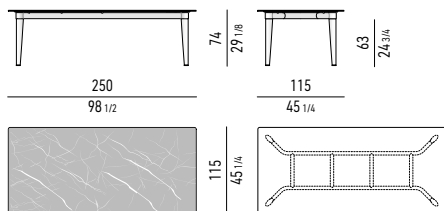

ALLUMINIO LUCIDO POLISHED ALUMINIUM

NATURALE NATURAL

BIANCO WHITE

* SOLO PER I PIANI RETTANGOLARI ONLY FOR RECTANGULAR TOPS

NEW 2021 FINISHES

Minotti

PIANO TEAK | TEAK TOP

PIANO CERAMICA MARBLE GREY | MARBLE GREY CERAMIC TOP