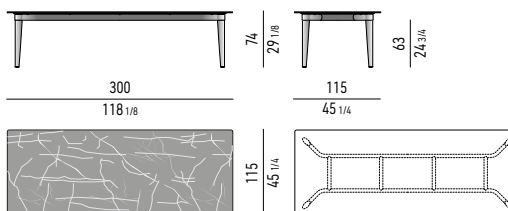

PIANO CERAMICA STONE BROWN | STONE BROWN CERAMIC TOP

OPTIONAL RAIN COVER

Disponibile per ogni elemento
Available for each element