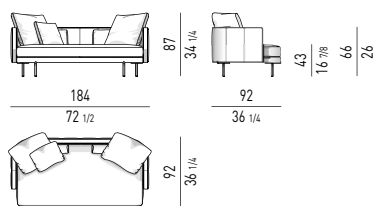

Minotti

DIVANI | SOFAS

DIVANO **LOW** CM 184
SOFA **LOW** CM 184