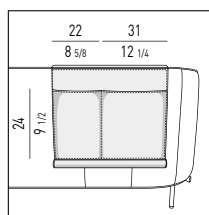

PORTARIVISTE | MAGAZINE CADDY