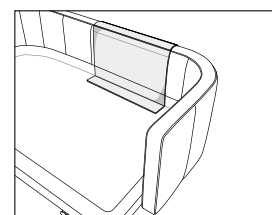

PORTARIVISTE | MAGAZINE CADDY