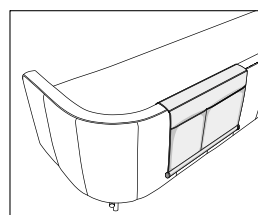

PORTARIVISTE | MAGAZINE CADDY