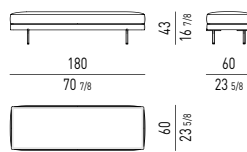

PANCA | BENCH