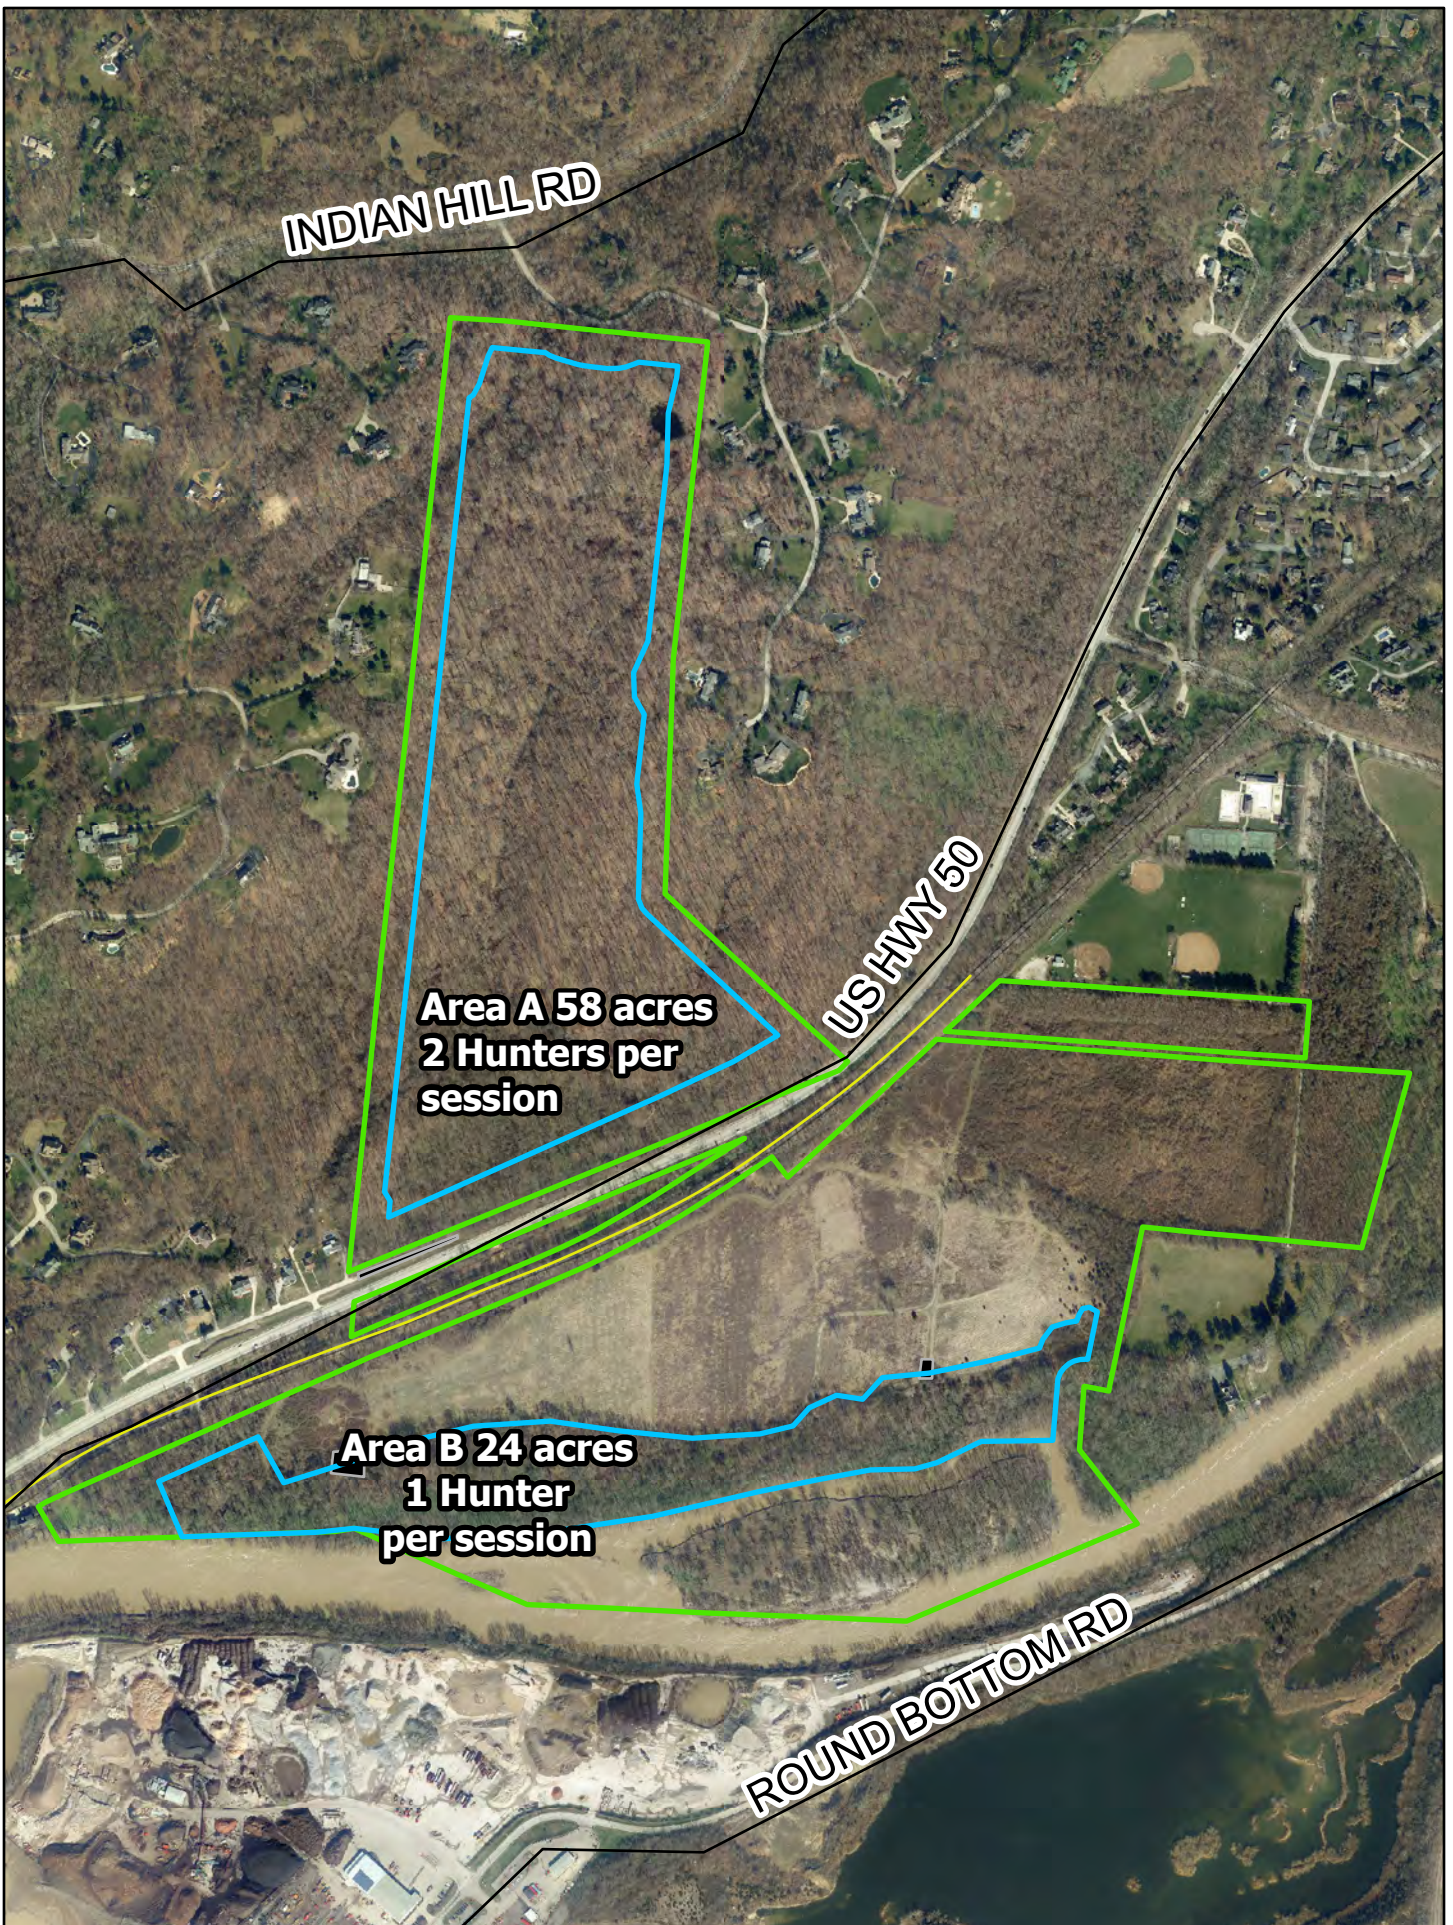

Embshoff Woods 325 acres

Date: 7/6/2022

- Trails
- Bow Hunting Areas
- GPHC Boundary
- Bow Hunting Parking
- Vegetation Management 22-23 Season

Glenwood Gardens 338 acres

Date: 7/6/2022

- Trails
- Bow Hunting Areas
- GPHC Boundary
- Bow Hunting Parking
- Vegetation Management 22-23 Season

Mitchell Memorial Forest

Date: 7/6/2022

- Trails
- Bow Hunting Areas
- GPHC Boundary
- Bow Hunting Parking
- Vegetation Management 22-23 Season

- Trails
- Bow Hunting Areas
- GPHC Boundary
- Vegetation Management 22-23 Season
- Bow Hunting Parking

Date: 7/6/2022

Shawnee Lookout 1316 acres

- Trails
- Bow Hunting Areas
- GPHC Boundary
- Bow Hunting Parking
- Vegetation Management 22-23 Season

Date: 7/6/2022

**Area B 30 acres
1 Hunter
per session**

- Trails
- Bow Hunting Areas
- GPHC Boundary
- Vegetation Management 22-23 Season
- Bow Hunting Parking

Date: 7/6/2022

Date: 7/6/2022

-  Trails
-  Bow Hunting Areas
-  GPHC Boundary
-  Bow Hunting Parking
-  Vegetation Management 22-23 Season

Sharon Woods 723 acres

0 345 690 1,380 2,070 Feet

- Trails
- Bow Hunting Areas
- GPHC Boundary
- Vegetation Management 22-23 Season
- Bow Hunting Parking