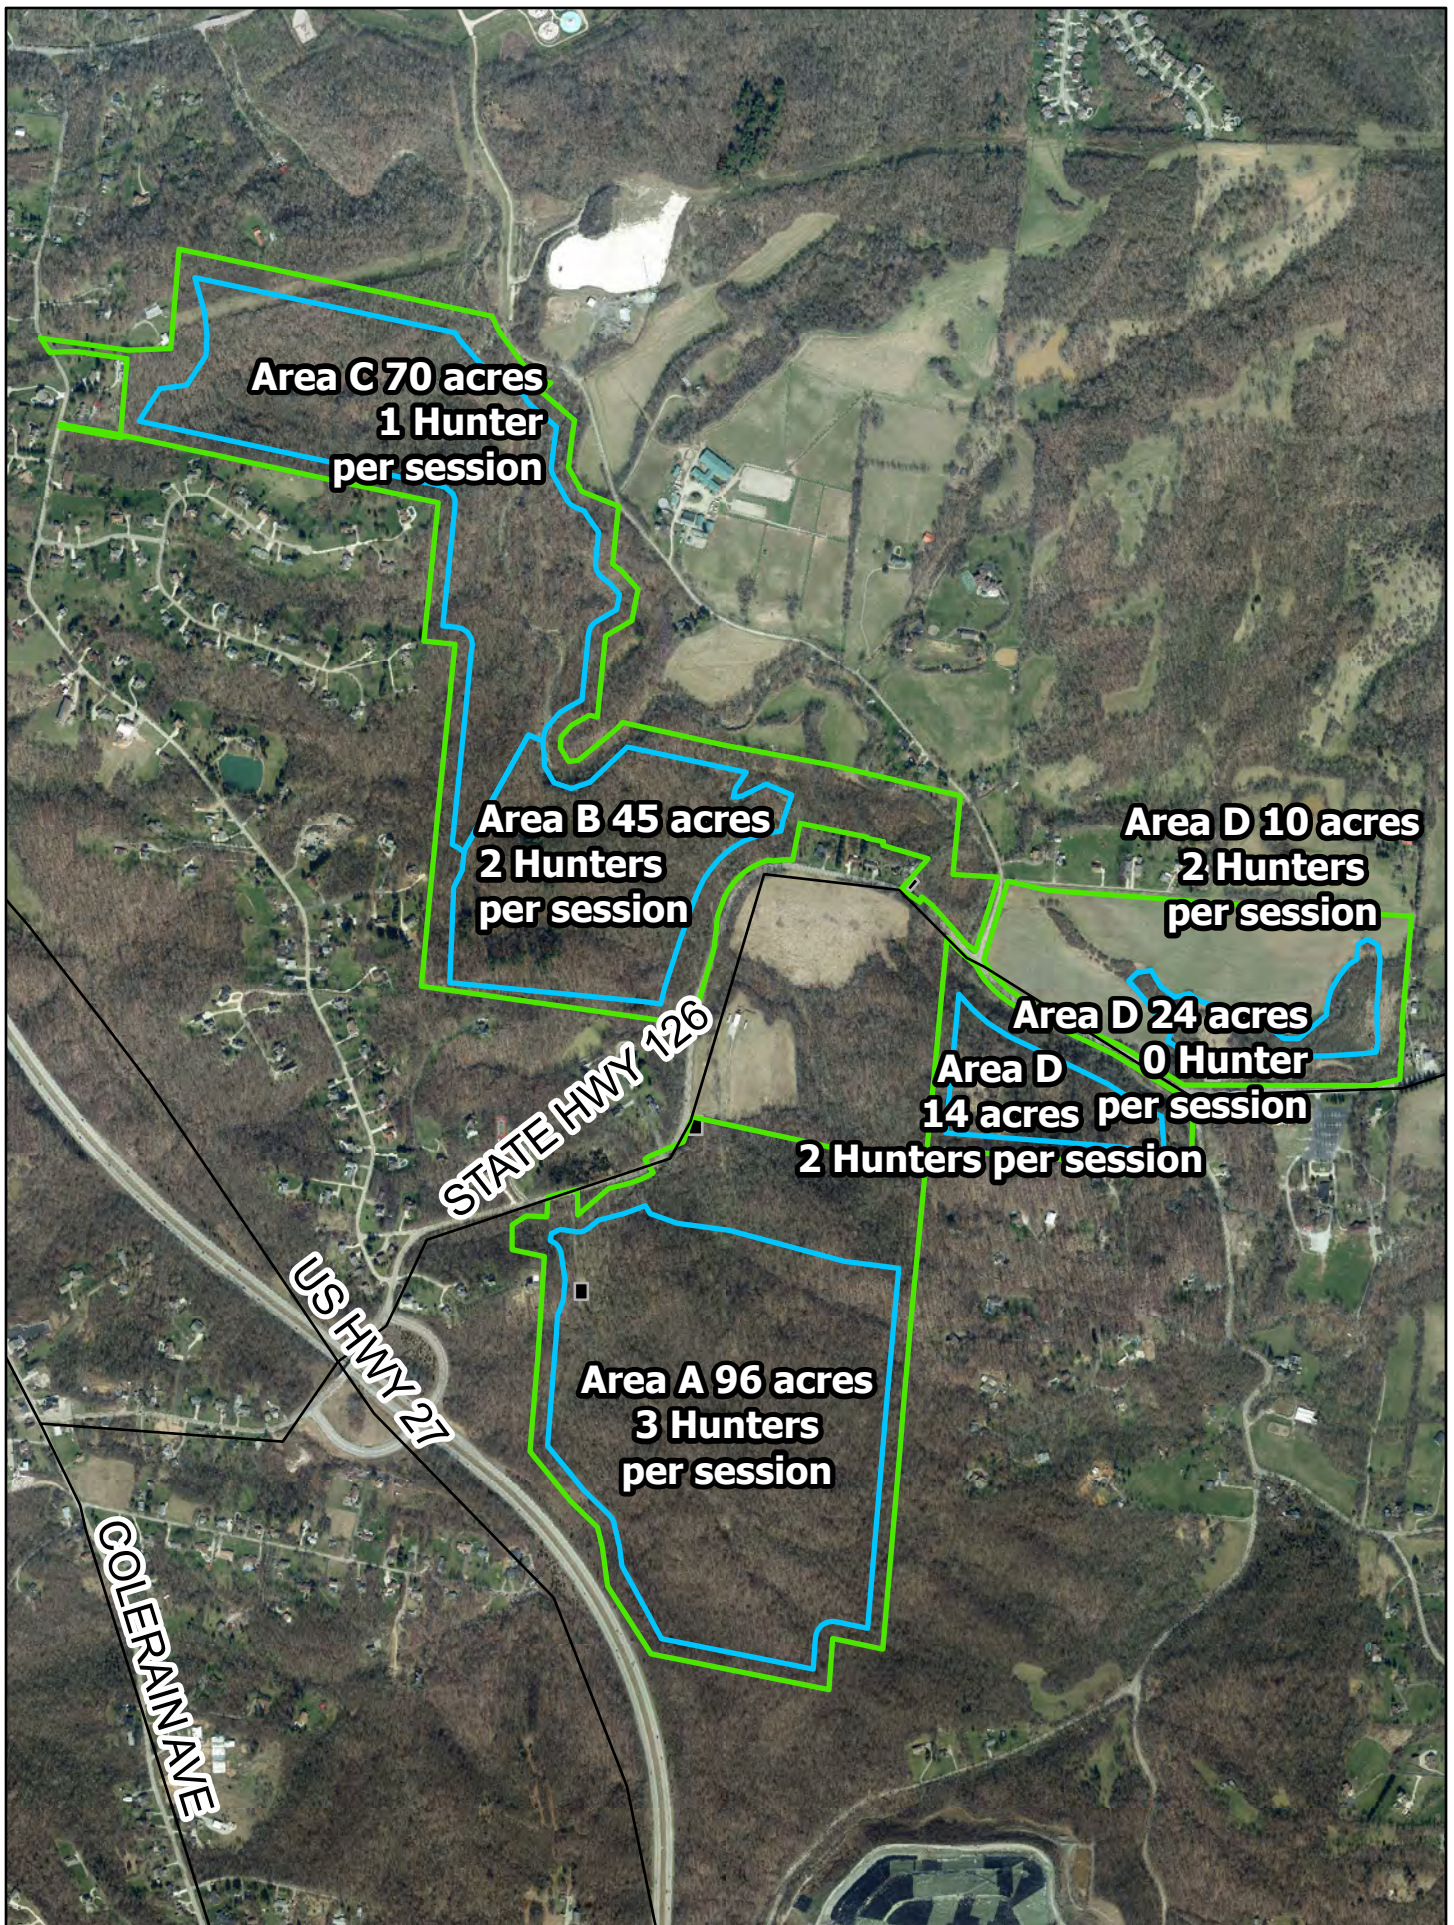

Mitchell Memorial Forest

Date: 7/6/2022

- Trails
- Bow Hunting Areas
- GPHC Boundary
- Bow Hunting Parking
- Vegetation Management 22-23 Season

- Trails
- Bow Hunting Areas
- GPHC Boundary
- Vegetation Management 22-23 Season
- Bow Hunting Parking

Date: 7/6/2022

Date: 7/6/2022

- Trails
- Bow Hunting Areas
- GPHC Boundary
- Bow Hunting Parking
- Vegetation Management 22-23 Season

-  Trails
-  Bow Hunting Areas
-  GPHC Boundary
-  Vegetation Management 22-23 Season
-  Bow Hunting Parking

Date: 7/6/2022

Shawnee Lookout 1316 acres

- Trails
- Bow Hunting Areas
- GPHC Boundary
- Bow Hunting Parking
- Vegetation Management 22-23 Season

Date: 7/6/2022

**Area B 30 acres
1 Hunter
per session**

- Trails
- Bow Hunting Areas
- GPHC Boundary
- Vegetation Management 22-23 Season
- Bow Hunting Parking

Date: 7/6/2022

Date: 7/6/2022

-  Trails
-  Bow Hunting Areas
-  GPHC Boundary
-  Bow Hunting Parking
-  Vegetation Management 22-23 Season

Sharon Woods 723 acres

0 345 690 1,380 2,070 Feet

- Trails
- Bow Hunting Areas
- GPHC Boundary
- Vegetation Management 22-23 Season
- Bow Hunting Parking