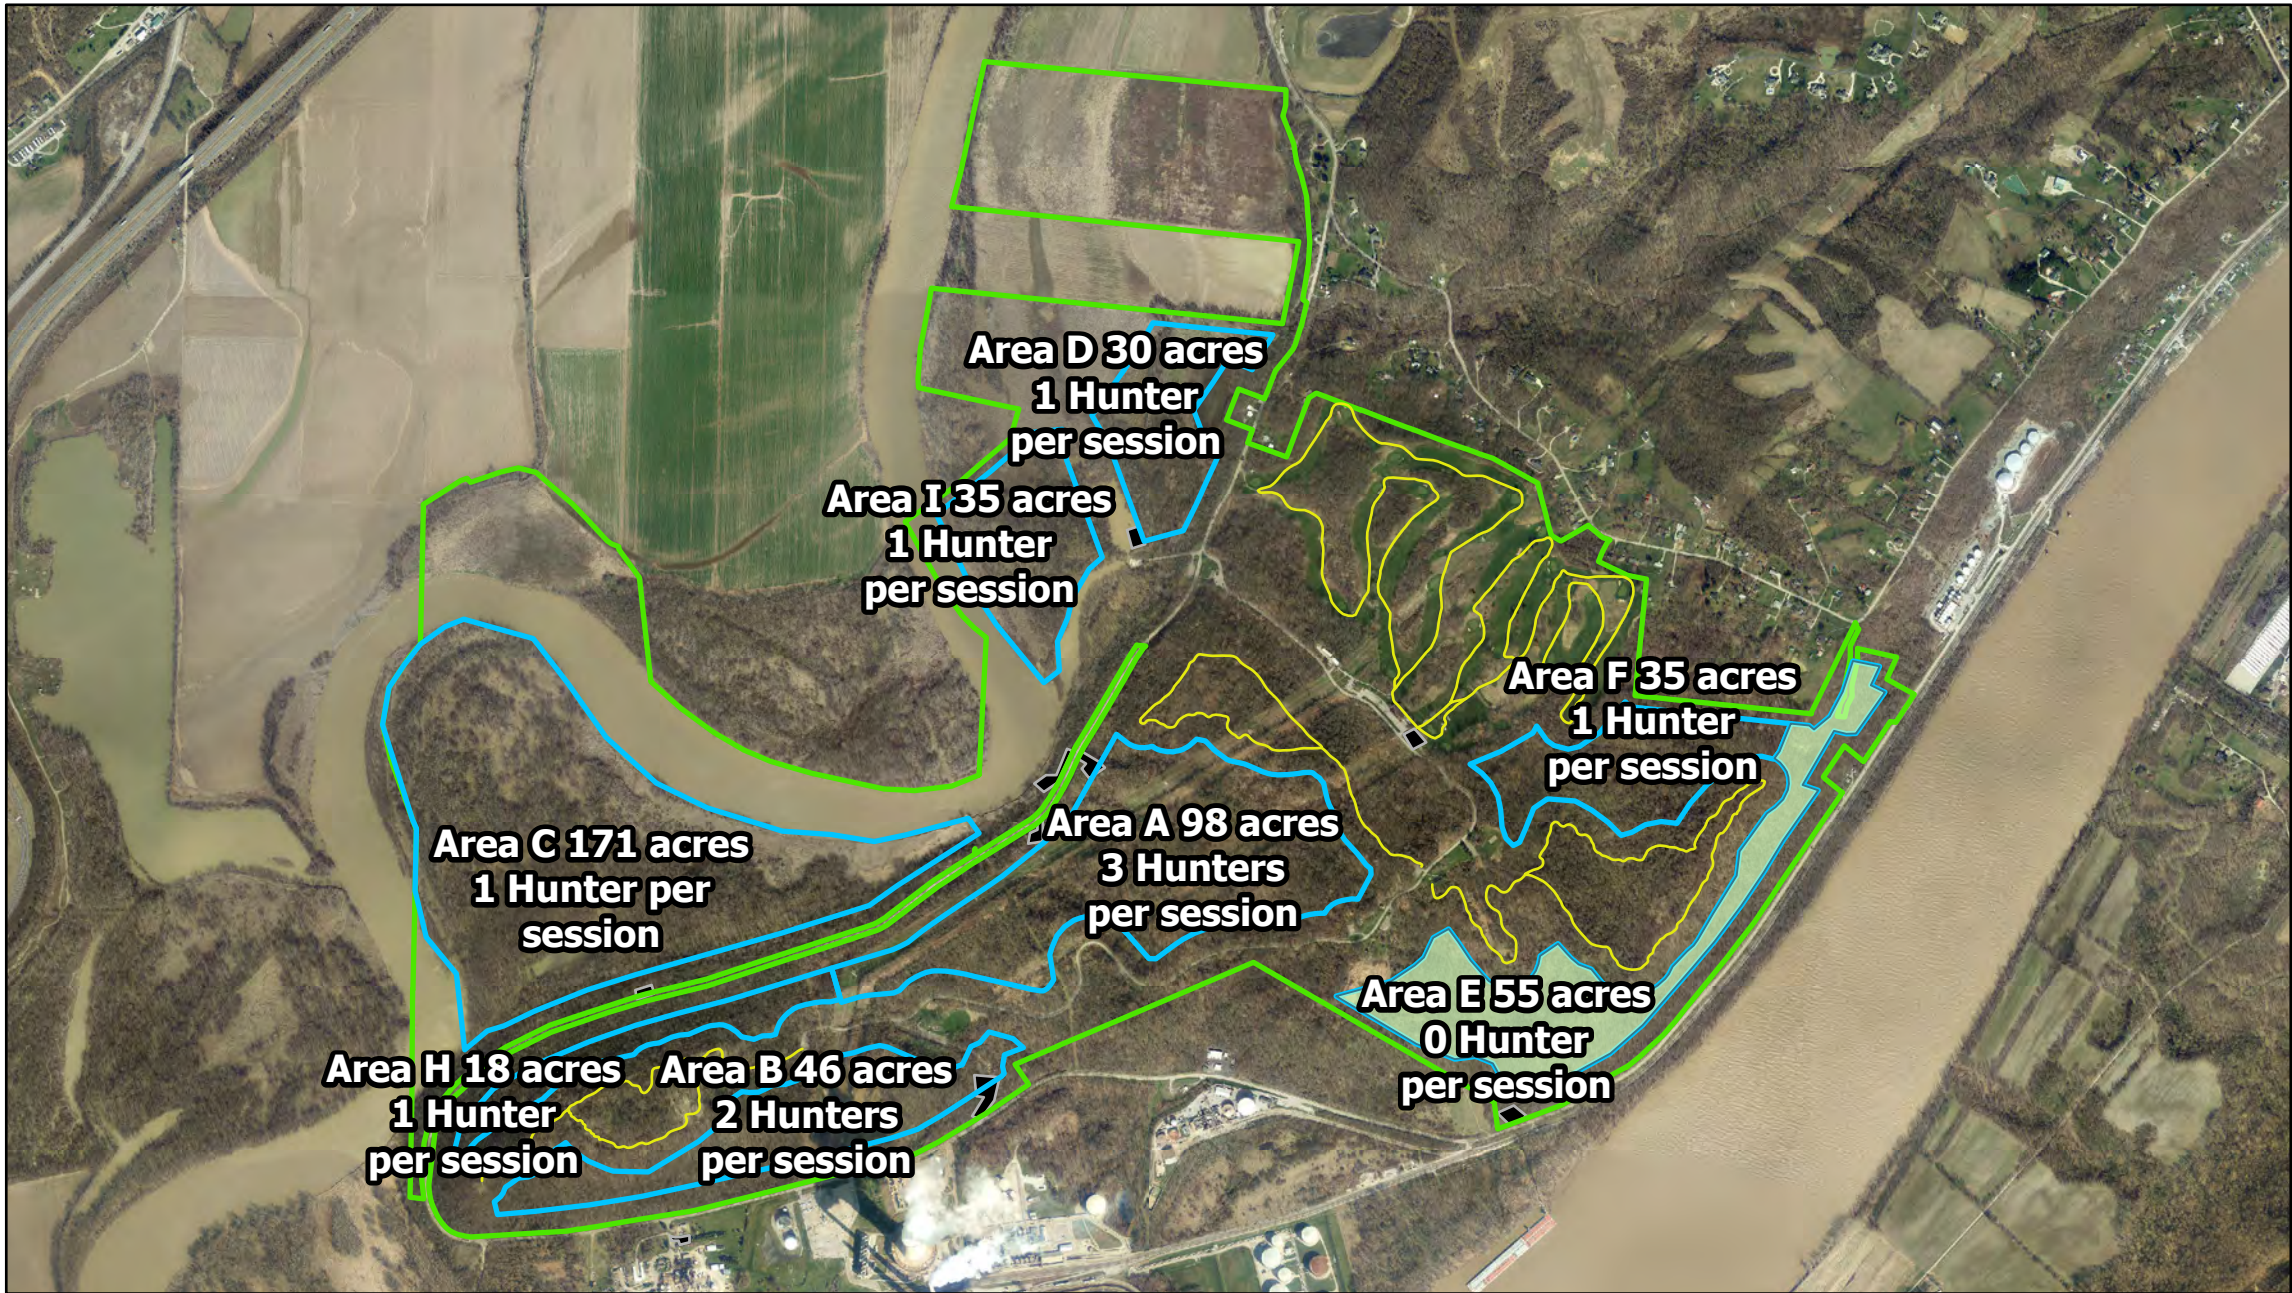

Mitchell Memorial Forest

Date: 7/6/2022

- Trails
- Bow Hunting Areas
- GPHC Boundary
- Bow Hunting Parking
- Vegetation Management 22-23 Season

- Trails
- Bow Hunting Areas
- GPHC Boundary
- Vegetation Management 22-23 Season
- Bow Hunting Parking

Date: 7/6/2022

Date: 7/6/2022

- Trails
- Bow Hunting Areas
- GPHC Boundary
- Bow Hunting Parking
- Vegetation Management 22-23 Season

-  Trails
-  Bow Hunting Areas
-  GPHC Boundary
-  Vegetation Management 22-23 Season
-  Bow Hunting Parking

Date: 7/6/2022

Shawnee Lookout 1316 acres

- Trails
- Bow Hunting Areas
- GPHC Boundary
- Bow Hunting Parking
- Vegetation Management 22-23 Season

Date: 7/6/2022

**Area B 30 acres
1 Hunter
per session**

- Trails
- Bow Hunting Areas
- GPHC Boundary
- Vegetation Management 22-23 Season
- Bow Hunting Parking

Date: 7/6/2022

Date: 7/6/2022

-  Trails
-  Bow Hunting Areas
-  GPHC Boundary
-  Bow Hunting Parking
-  Vegetation Management 22-23 Season

Sharon Woods 723 acres

0 345 690 1,380 2,070 Feet

- Trails
- Bow Hunting Areas
- GPHC Boundary
- Vegetation Management 22-23 Season
- Bow Hunting Parking