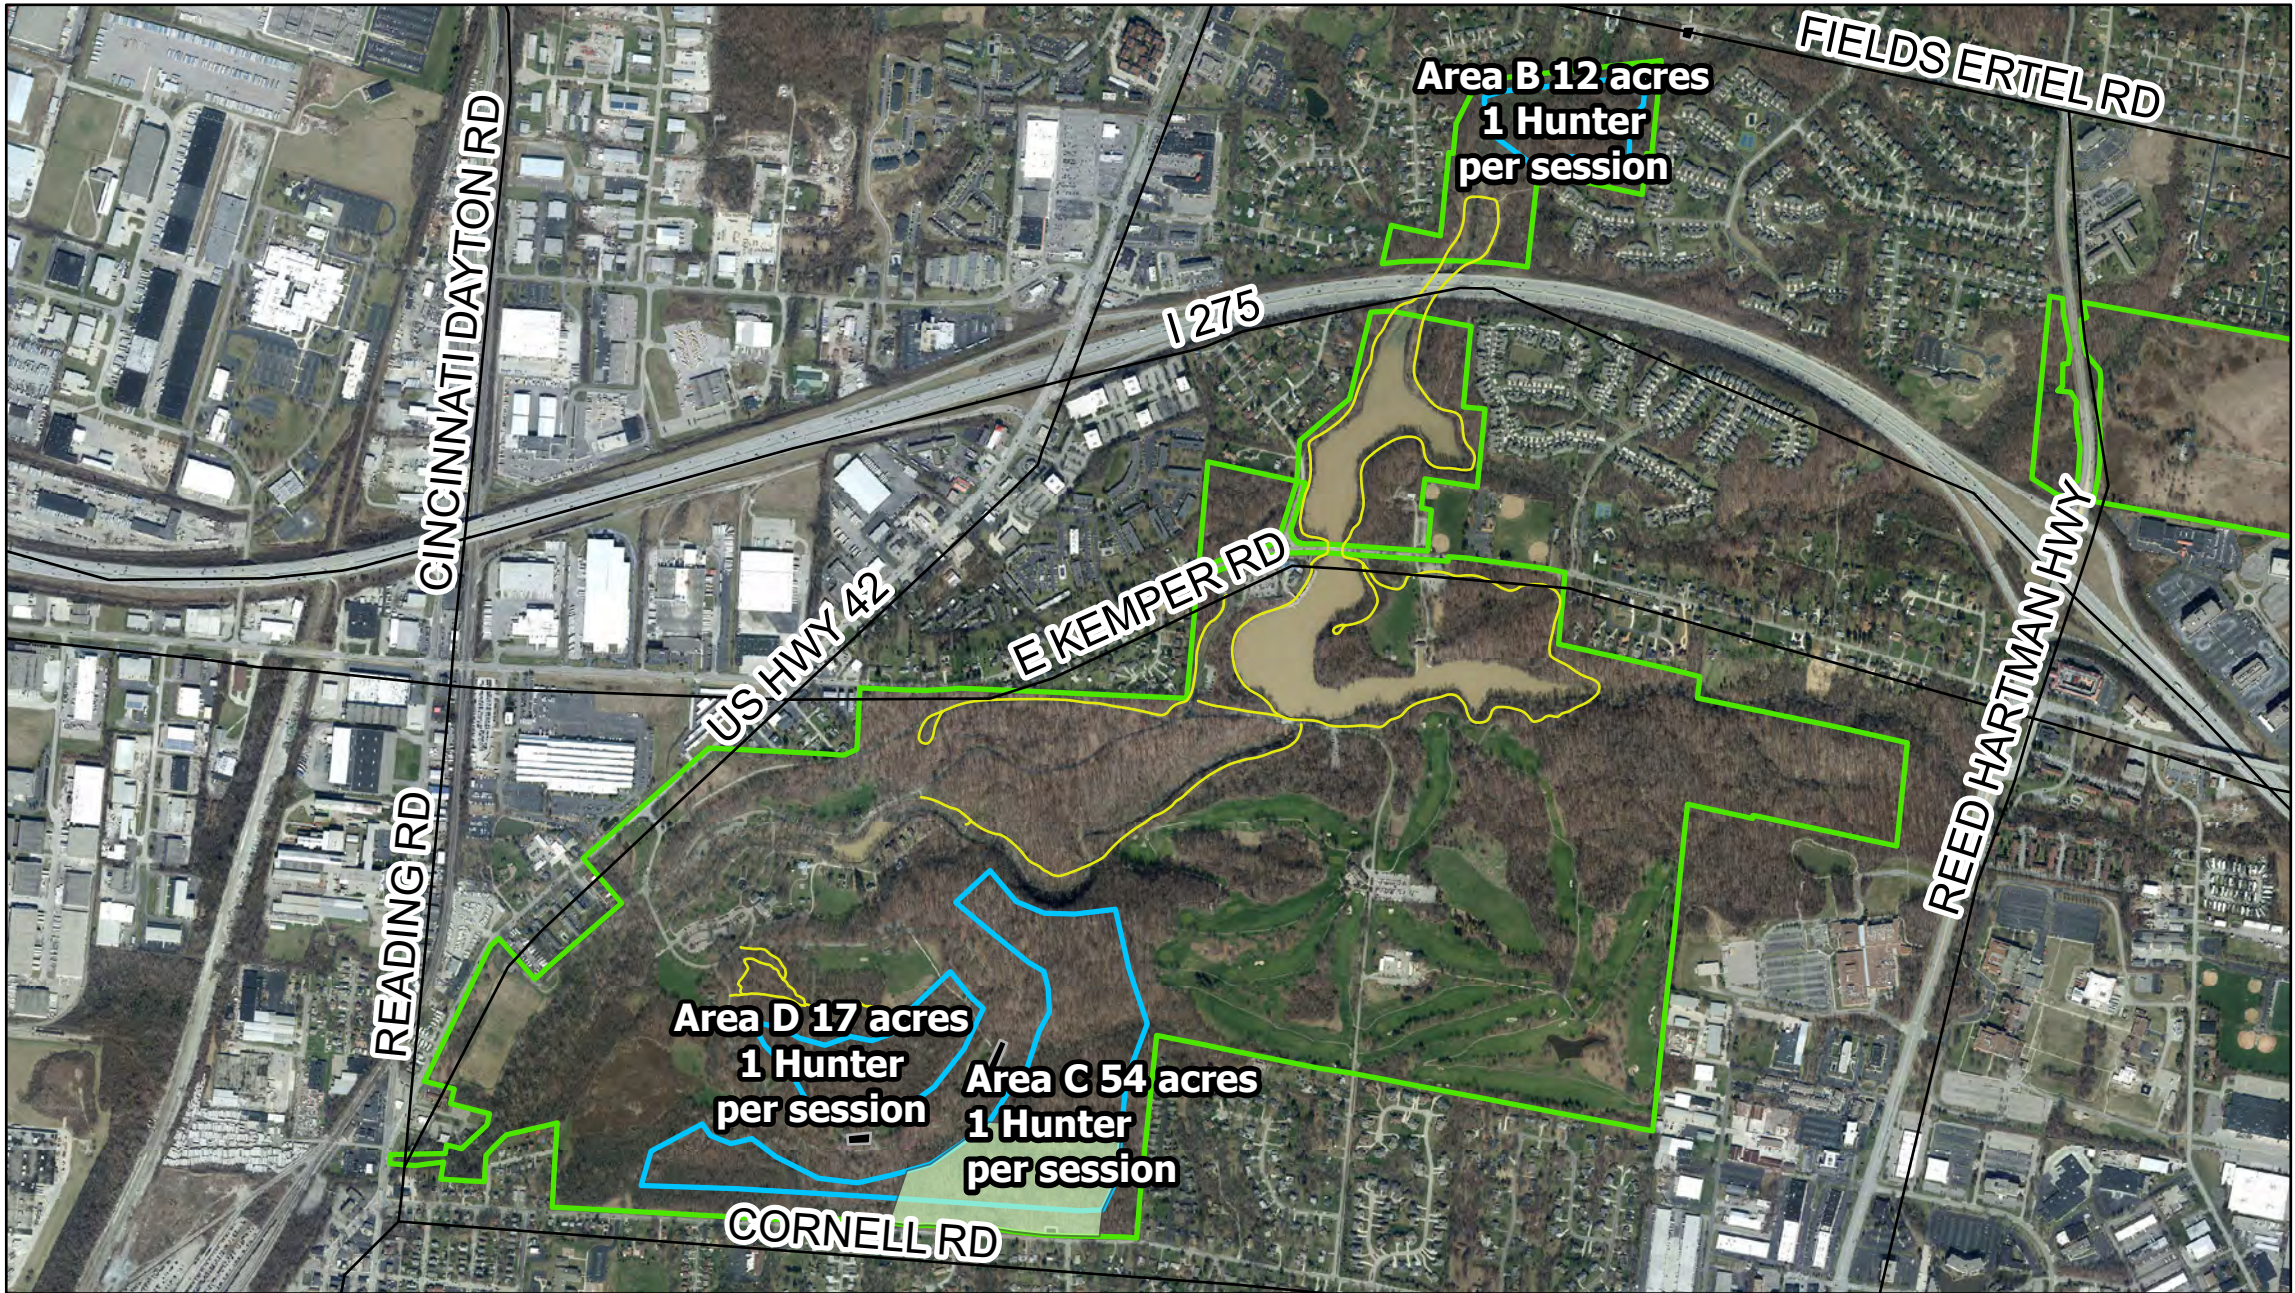

Date: 7/6/2022

Date: 7/6/2022

- Trails
- Bow Hunting Areas
- GPHC Boundary
- Bow Hunting Parking
- Vegetation Management 22-23 Season

-  Trails
-  Bow Hunting Areas
-  GPHC Boundary
-  Vegetation Management 22-23 Season
-  Bow Hunting Parking

Date: 7/6/2022

Shawnee Lookout 1316 acres

- Trails
- Bow Hunting Areas
- GPHC Boundary
- Bow Hunting Parking
- Vegetation Management 22-23 Season

Date: 7/6/2022

**Area B 30 acres
1 Hunter
per session**

- Trails
- Bow Hunting Areas
- GPHC Boundary
- Vegetation Management 22-23 Season
- Bow Hunting Parking

Date: 7/6/2022

Date: 7/6/2022

-  Trails
-  Bow Hunting Areas
-  GPHC Boundary
-  Bow Hunting Parking
-  Vegetation Management 22-23 Season

Sharon Woods 723 acres

0 345 690 1,380 2,070 Feet

- Trails
- Bow Hunting Areas
- GPHC Boundary
- Vegetation Management 22-23 Season
- Bow Hunting Parking