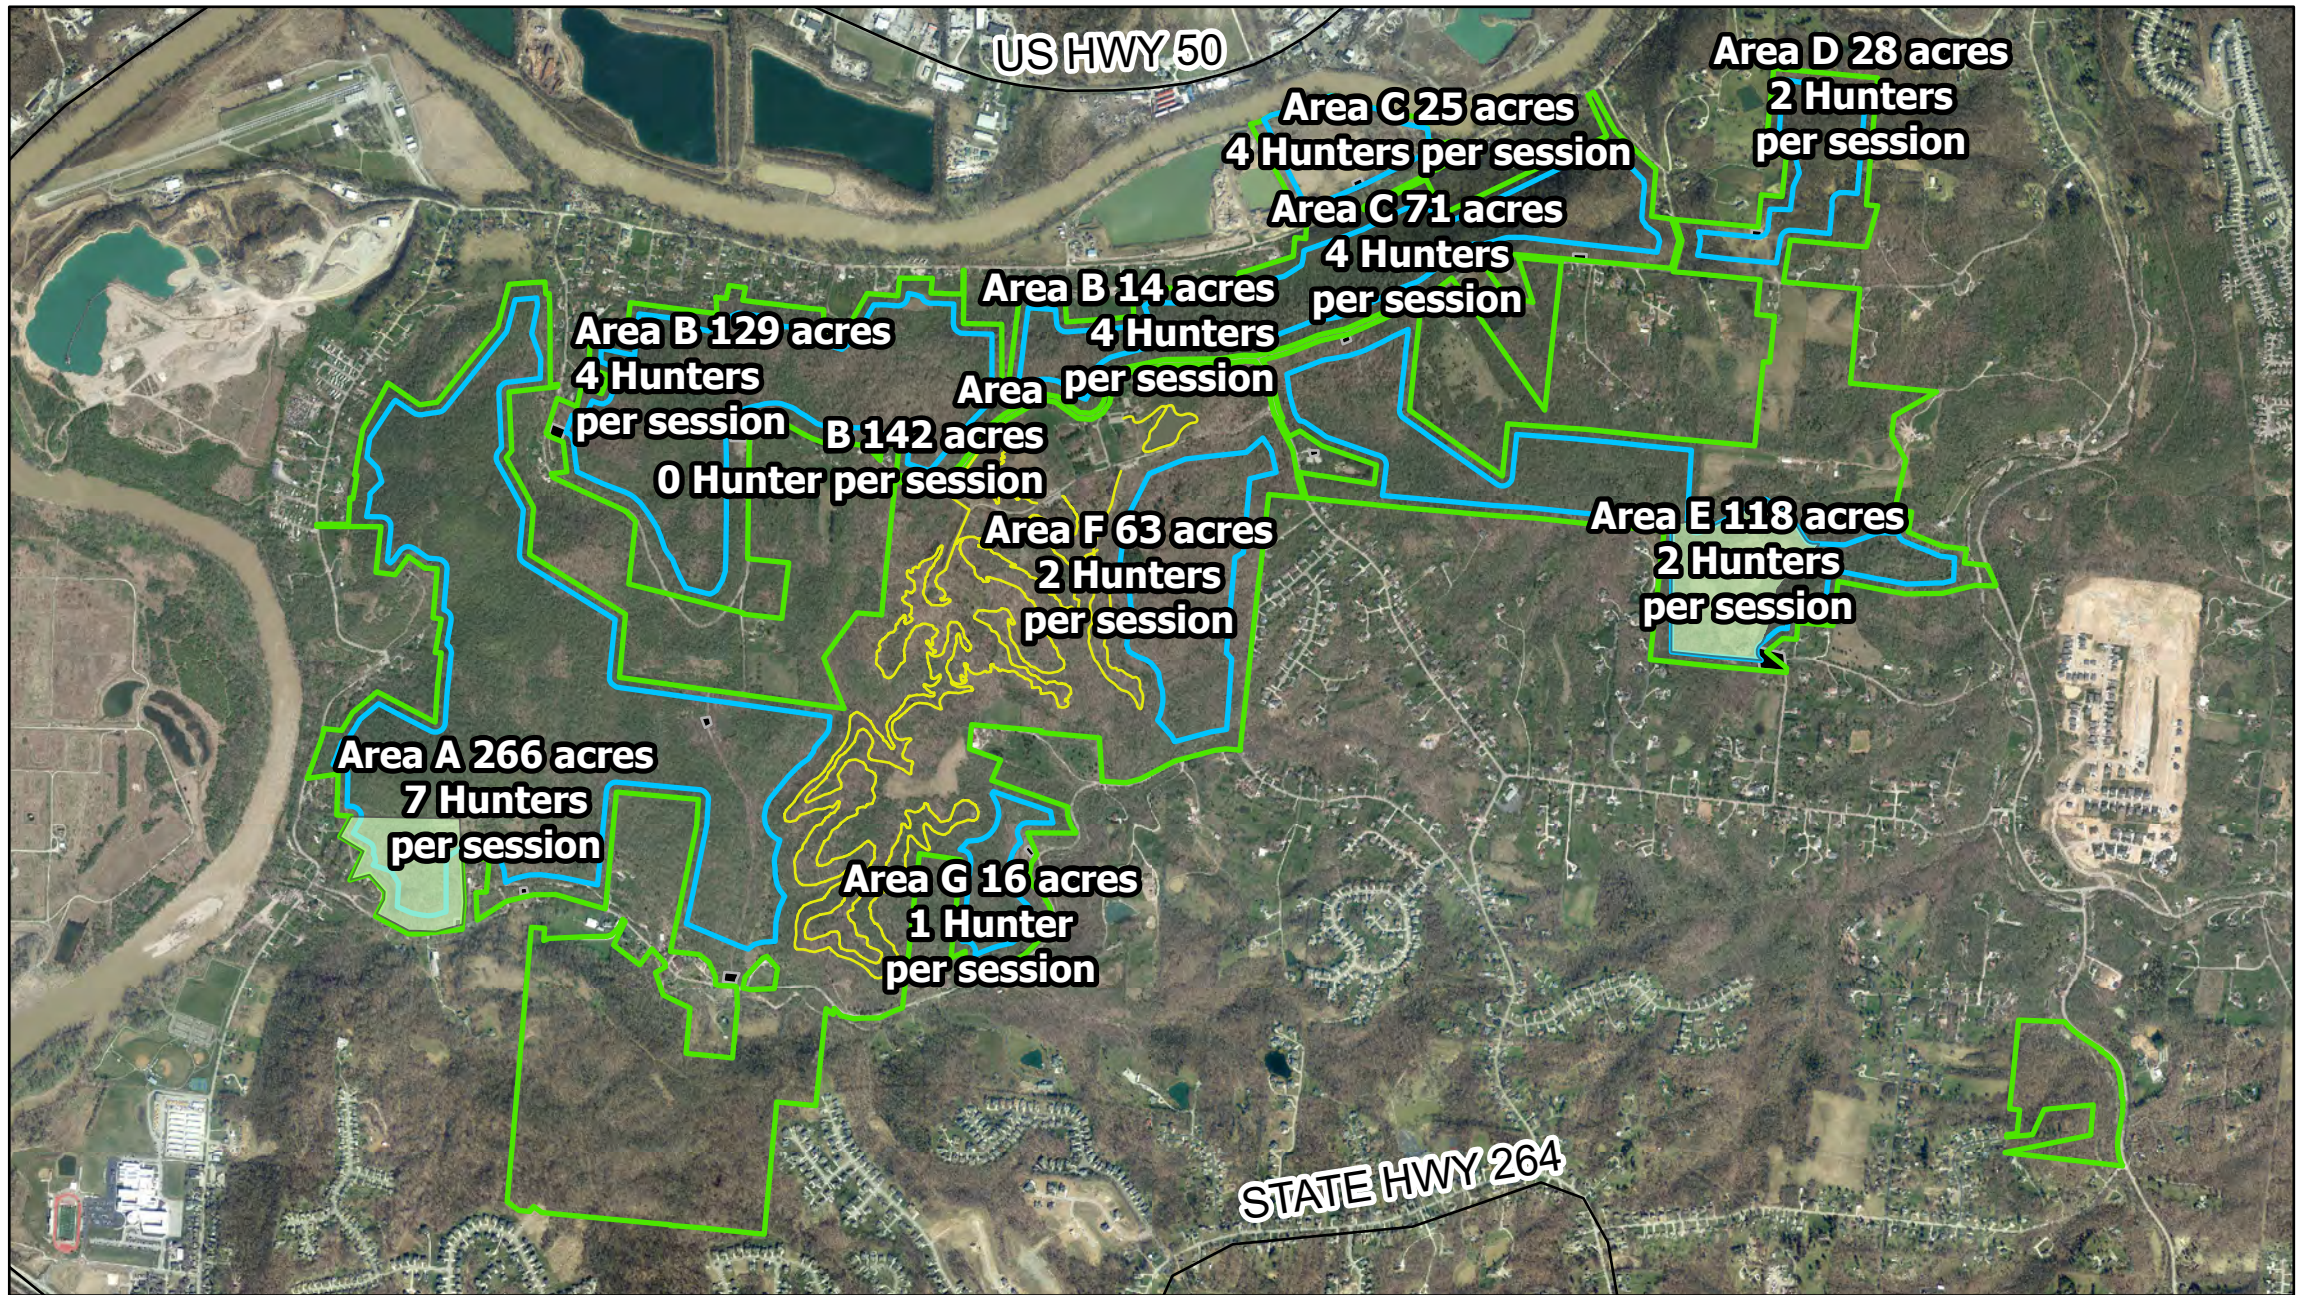

Mitchell Memorial Forest

Date: 7/6/2022

- Trails
- Bow Hunting Areas
- GPHC Boundary
- Bow Hunting Parking
- Vegetation Management 22-23 Season

- Trails
- Bow Hunting Areas
- GPHC Boundary
- Vegetation Management 22-23 Season
- Bow Hunting Parking

Date: 7/6/2022

Date: 7/6/2022

- Trails
- Bow Hunting Areas
- GPHC Boundary
- Bow Hunting Parking
- Vegetation Management 22-23 Season

-  Trails
-  Bow Hunting Areas
-  GPHC Boundary
-  Vegetation Management 22-23 Season
-  Bow Hunting Parking

Date: 7/6/2022

Shawnee Lookout 1316 acres

- Trails
- Bow Hunting Areas
- GPHC Boundary
- Bow Hunting Parking
- Vegetation Management 22-23 Season

Date: 7/6/2022

**Area B 30 acres
1 Hunter
per session**

- Trails
- Bow Hunting Areas
- GPHC Boundary
- Vegetation Management 22-23 Season
- Bow Hunting Parking

Date: 7/6/2022

Date: 7/6/2022

-  Trails
-  Bow Hunting Areas
-  GPHC Boundary
-  Bow Hunting Parking
-  Vegetation Management 22-23 Season

Sharon Woods 723 acres

0 345 690 1,380 2,070 Feet

- Trails
- Bow Hunting Areas
- GPHC Boundary
- Vegetation Management 22-23 Season
- Bow Hunting Parking