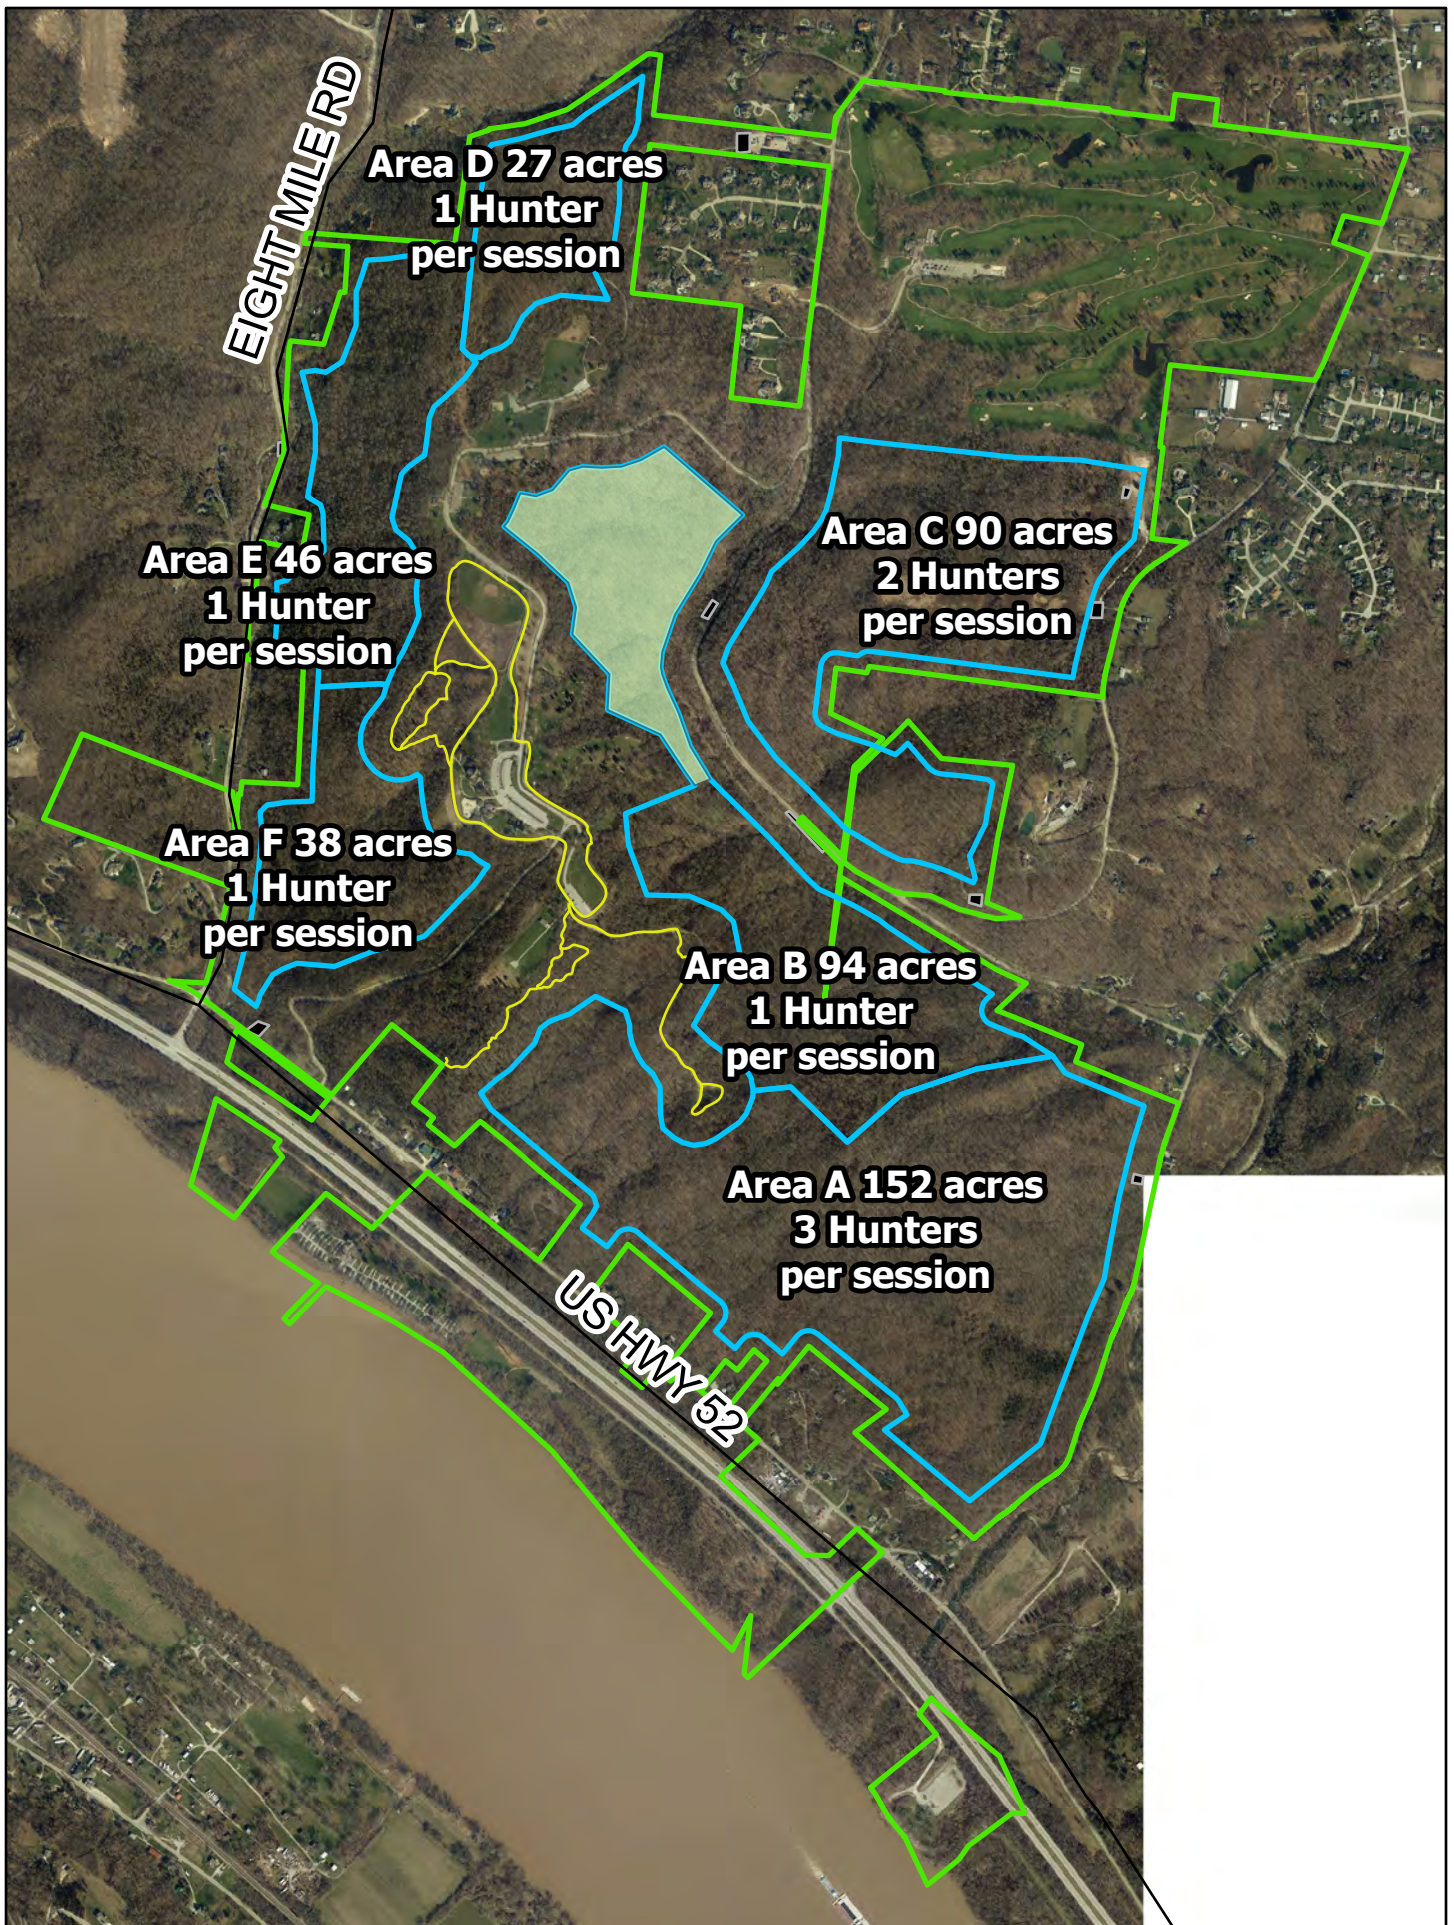

Date: 7/6/2022

Shawnee Lookout 1316 acres

- Trails
- Bow Hunting Areas
- GPHC Boundary
- Bow Hunting Parking
- Vegetation Management 22-23 Season

Date: 7/6/2022

**Area B 30 acres
1 Hunter
per session**

- Trails
- Bow Hunting Areas
- GPHC Boundary
- Vegetation Management 22-23 Season
- Bow Hunting Parking

Date: 7/6/2022

Date: 7/6/2022

-  Trails
-  Bow Hunting Areas
-  GPHC Boundary
-  Bow Hunting Parking
-  Vegetation Management 22-23 Season

Sharon Woods 723 acres

0 345 690 1,380 2,070 Feet

- Trails
- Bow Hunting Areas
- GPHC Boundary
- Vegetation Management 22-23 Season
- Bow Hunting Parking

Date: 7/6/2022

-  Trails
-  Bow Hunting Areas
-  GPHC Boundary
-  Vegetation Managment 22-23 Season
-  Bow Hunting Parking

Date: 7/6/2022

Date: 7/6/2022

-  Trails
-  Bow Hunting Areas
-  GPHC Boundary
-  Bow Hunting Parking
-  Vegetation Management 22-23 Season

Winton Woods 2529 acres

Date: 7/6/2022

- Trails
- Bow Hunting Areas
- GPHC Boundary
- Bow Hunting Parking
- Vegetation Management 22-23 Season