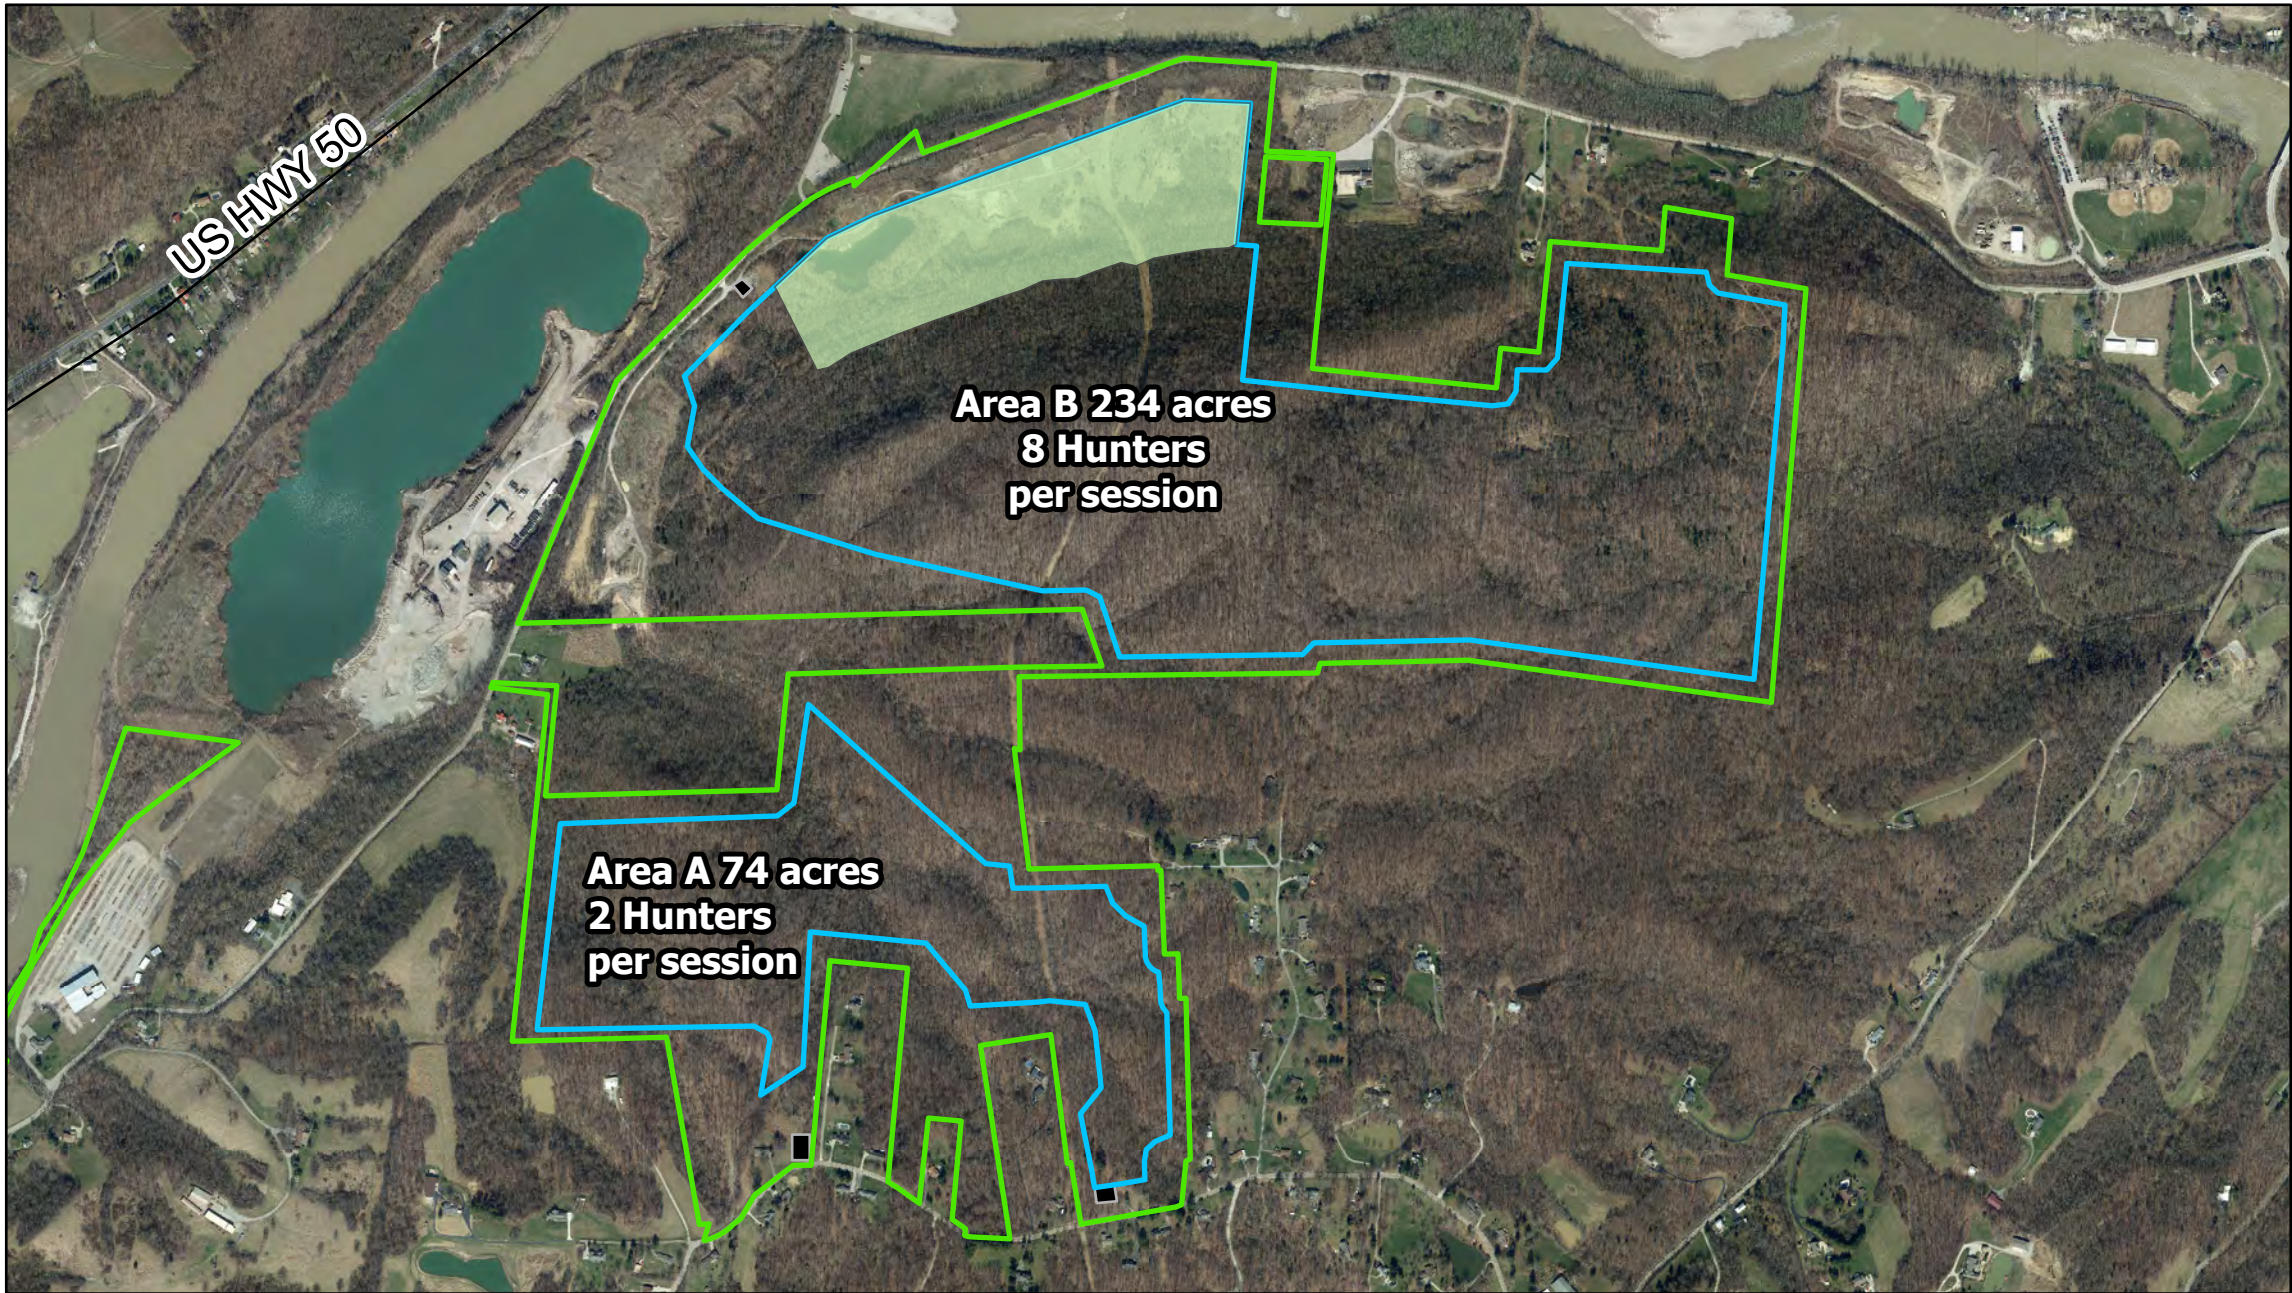

Mitchell Memorial Forest

Date: 7/6/2022

- Trails
- Bow Hunting Areas
- GPHC Boundary
- Bow Hunting Parking
- Vegetation Management 22-23 Season

- Trails
- Bow Hunting Areas
- GPHC Boundary
- Vegetation Management 22-23 Season
- Bow Hunting Parking

Date: 7/6/2022

Date: 7/6/2022

- Trails
- Bow Hunting Areas
- GPHC Boundary
- Bow Hunting Parking
- Vegetation Management 22-23 Season

-  Trails
-  Bow Hunting Areas
-  GPHC Boundary
-  Vegetation Management 22-23 Season
-  Bow Hunting Parking

Date: 7/6/2022

Shawnee Lookout 1316 acres

- Trails
- Bow Hunting Areas
- GPHC Boundary
- Bow Hunting Parking
- Vegetation Management 22-23 Season

Date: 7/6/2022

**Area B 30 acres
1 Hunter
per session**

- Trails
- Bow Hunting Areas
- GPHC Boundary
- Vegetation Management 22-23 Season
- Bow Hunting Parking

Date: 7/6/2022

Date: 7/6/2022

-  Trails
-  Bow Hunting Areas
-  GPHC Boundary
-  Bow Hunting Parking
-  Vegetation Management 22-23 Season

Sharon Woods 723 acres

0 345 690 1,380 2,070 Feet

- Trails
- Bow Hunting Areas
- GPHC Boundary
- Vegetation Management 22-23 Season
- Bow Hunting Parking