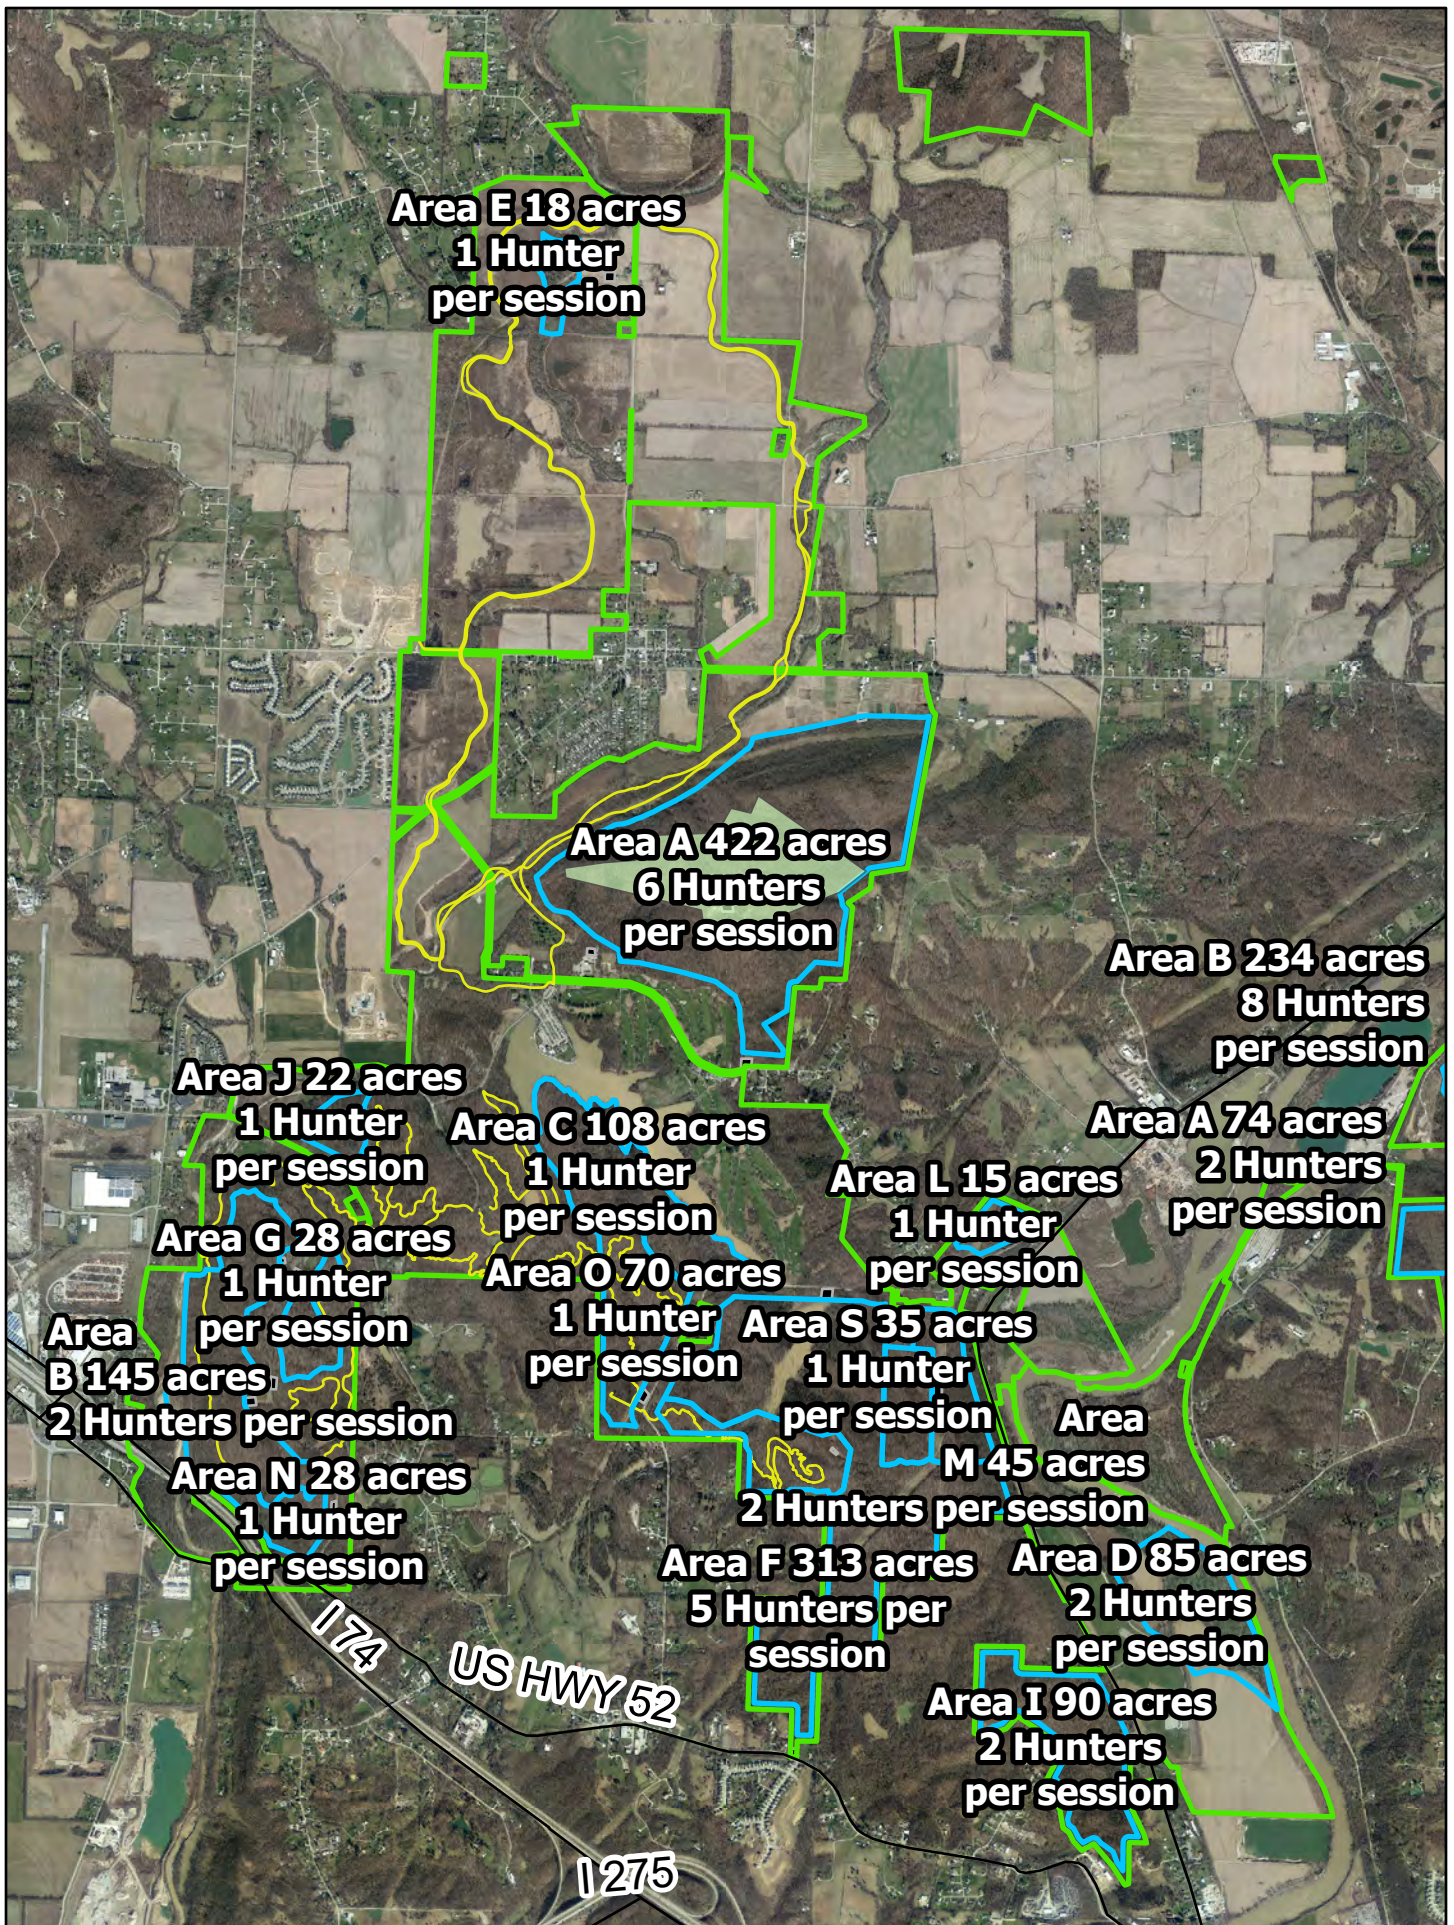

- Trails
- Bow Hunting Areas
- GPHC Boundary
- Vegetation Management 22-23 Season
- Bow Hunting Parking

Date: 7/6/2022

Little Miami Golf Center 450

Date: 7/6/2022

- Trails
- Bow Hunting Areas
- GPHC Boundary
- Bow Hunting Parking
- Vegetation Management 22-23 Season

Mitchell Memorial Forest

Date: 7/6/2022

- Trails
- Bow Hunting Areas
- GPHC Boundary
- Bow Hunting Parking
- Vegetation Management 22-23 Season

- Trails
- Bow Hunting Areas
- GPHC Boundary
- Vegetation Management 22-23 Season
- Bow Hunting Parking

Date: 7/6/2022

Shawnee Lookout 1316 acres

- Trails
- Bow Hunting Areas
- GPHC Boundary
- Bow Hunting Parking
- Vegetation Management 22-23 Season

Date: 7/6/2022

**Area B 30 acres
1 Hunter
per session**

- Trails
- Bow Hunting Areas
- GPHC Boundary
- Vegetation Management 22-23 Season
- Bow Hunting Parking

Date: 7/6/2022

Date: 7/6/2022

-  Trails
-  Bow Hunting Areas
-  GPHC Boundary
-  Bow Hunting Parking
-  Vegetation Management 22-23 Season

Sharon Woods 723 acres

0 345 690 1,380 2,070 Feet

- Trails
- Bow Hunting Areas
- GPHC Boundary
- Vegetation Management 22-23 Season
- Bow Hunting Parking