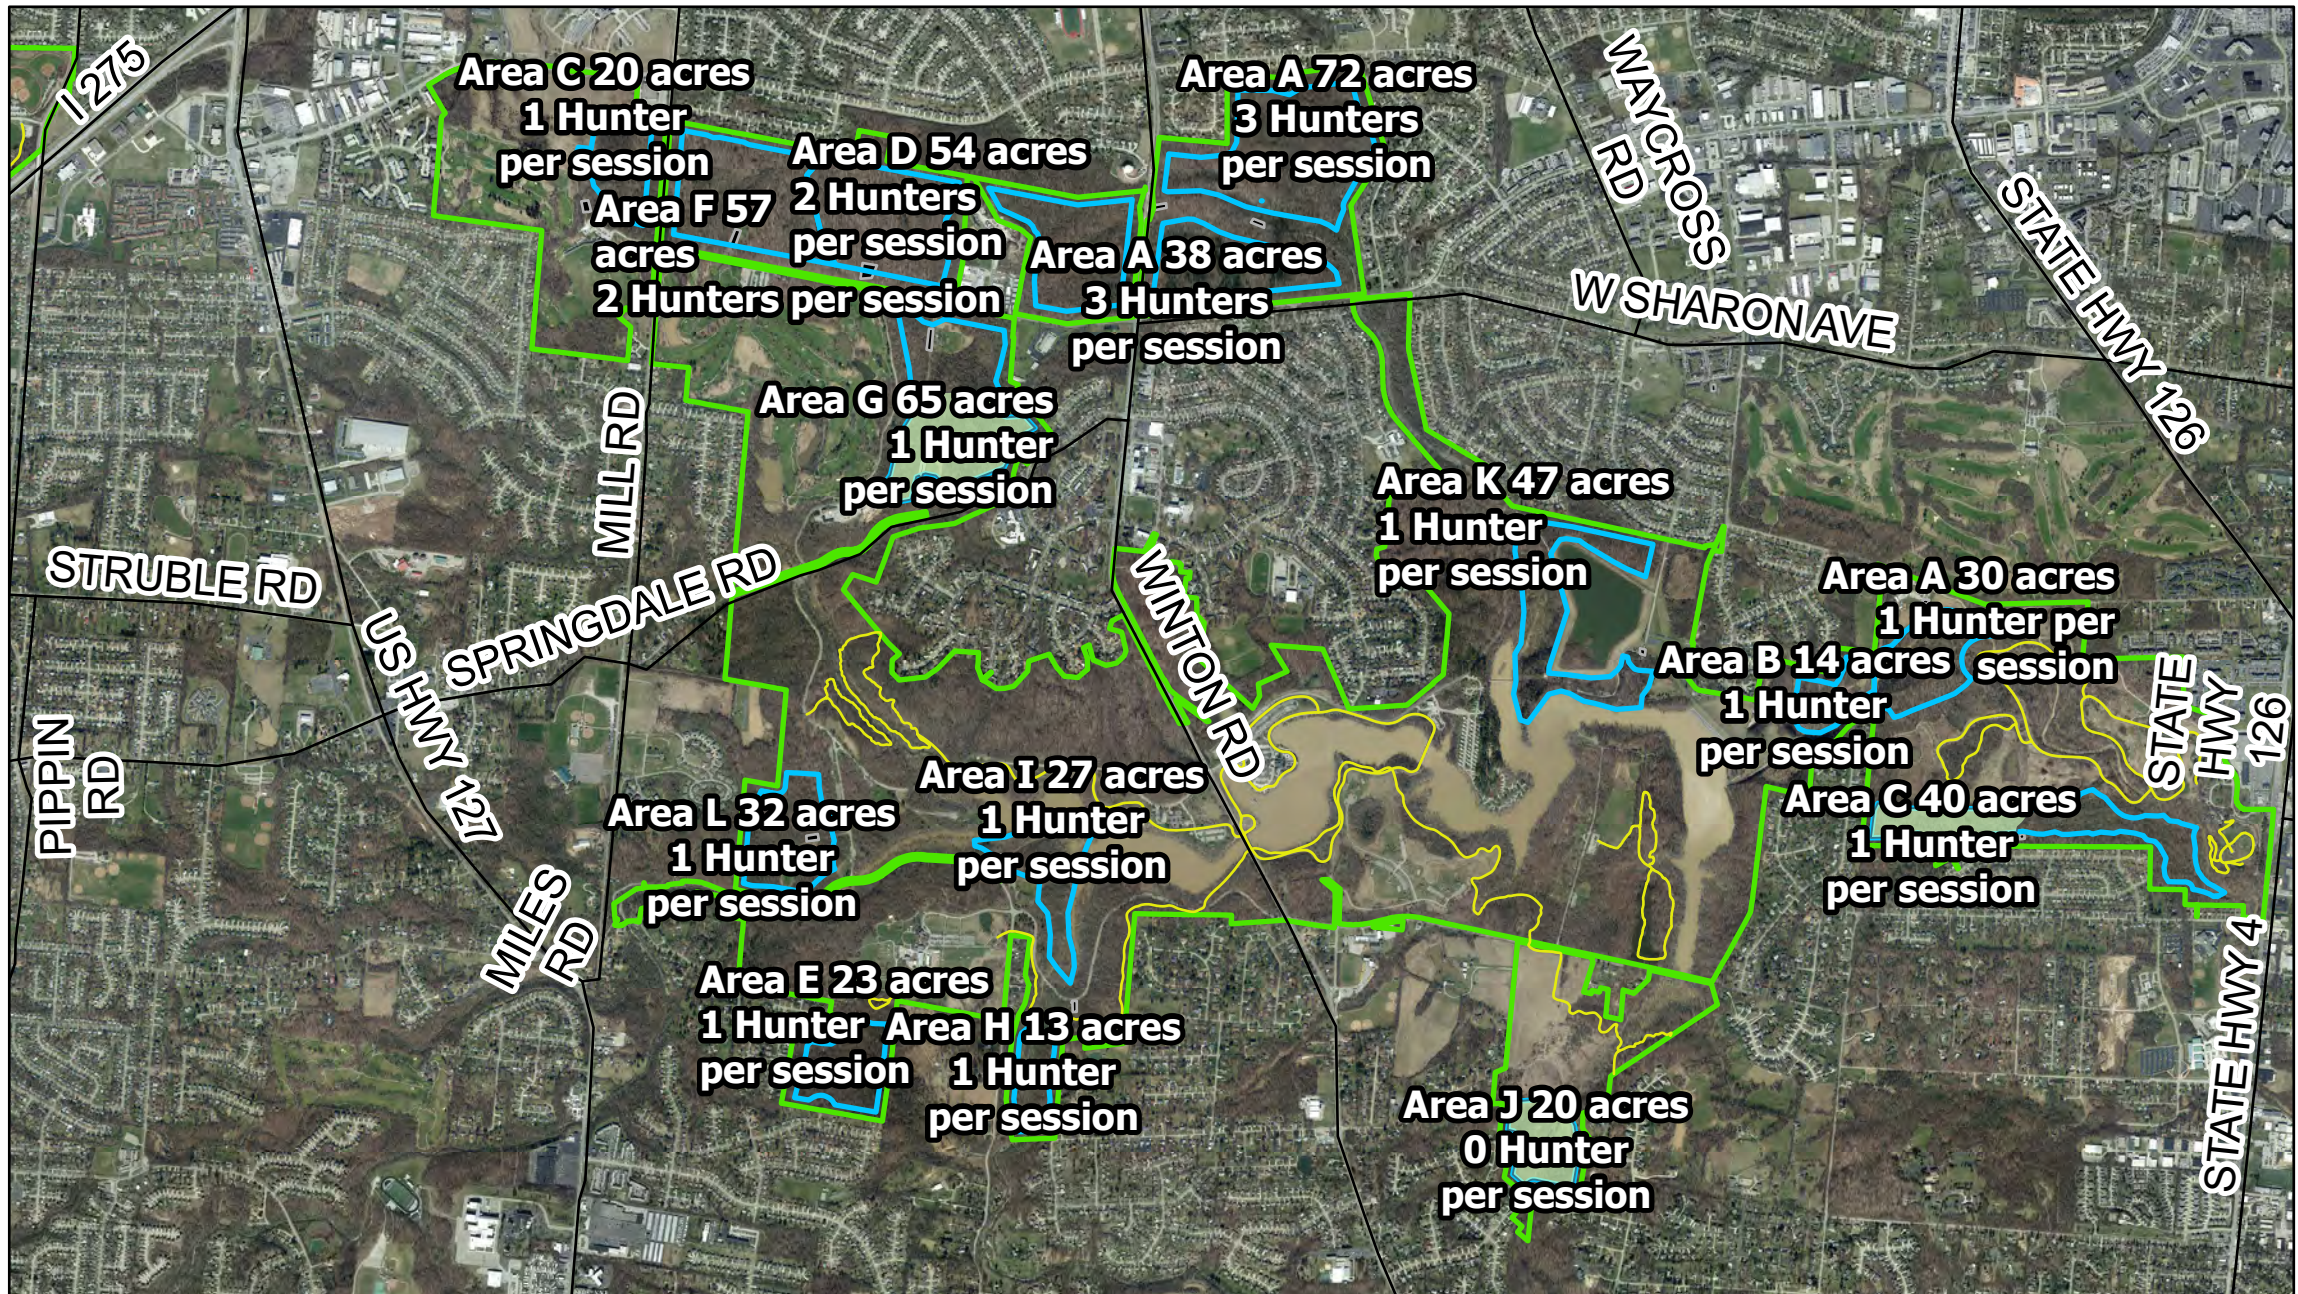

Date: 7/6/2022

Shawnee Lookout 1316 acres

- Trails
- Bow Hunting Areas
- GPHC Boundary
- Bow Hunting Parking
- Vegetation Management 22-23 Season

Date: 7/6/2022

**Area B 30 acres
1 Hunter
per session**

- Trails
- Bow Hunting Areas
- GPHC Boundary
- Vegetation Management 22-23 Season
- Bow Hunting Parking

Date: 7/6/2022

Date: 7/6/2022

-  Trails
-  Bow Hunting Areas
-  GPHC Boundary
-  Bow Hunting Parking
-  Vegetation Management 22-23 Season

Sharon Woods 723 acres

0 345 690 1,380 2,070 Feet

- Trails
- Bow Hunting Areas
- GPHC Boundary
- Vegetation Management 22-23 Season
- Bow Hunting Parking

Date: 7/6/2022

-  Trails
-  Bow Hunting Areas
-  GPHC Boundary
-  Vegetation Managment 22-23 Season
-  Bow Hunting Parking

Date: 7/6/2022

Date: 7/6/2022

-  Trails
-  Bow Hunting Areas
-  GPHC Boundary
-  Bow Hunting Parking
-  Vegetation Management 22-23 Season

Winton Woods 2529 acres

Date: 7/6/2022

- Trails
- Bow Hunting Areas
- GPHC Boundary
- Bow Hunting Parking
- Vegetation Management 22-23 Season