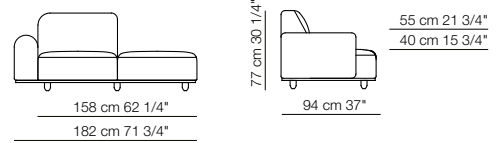

Arcolor

design Jaime Hayon 2017

Divani Sofas

Elementi con 1 bracciolo Units with 1 armrest

Arcolor

design Jaime Hayon 2017

Elementi senza braccioli
Units without armrests

Elementi isola con 1 bracciolo
Isle units with 1 armrest

AR06

AR07

AR08

All dimensions are expressed in centimeters and inches
File CAD 2D-3D available on www.arflex.com