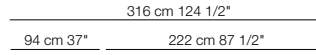

Arcolor

design Jaime Hayon 2017

Composizioni
Compositions

AR01

AR02

AR03

AR04

AR05