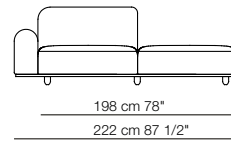

Arcolor

design Jaime Hayon 2017

Divani Sofas

Elementi con 1 bracciolo Units with 1 armrest

Arcolor

design Jaime Hayon 2017

Elementi senza braccioli
Units without armrests

Elementi isola con 1 bracciolo
Isle units with 1 armrest

AR06

AR07

AR08

All dimensions are expressed in centimeters and inches
File CAD 2D-3D available on www.arflex.com