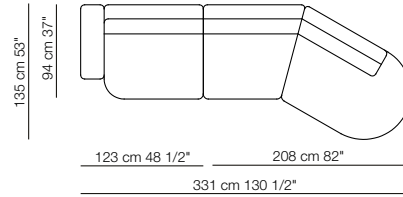

Arcolor

design Jaime Hayon 2017

Composizioni
Compositions

AR02

AR05

AR06

AR07

AR08

All dimensions are expressed in centimeters and inches
File CAD 2D-3D available on www.arflex.com