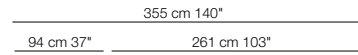

Arcolor

design Jaime Hayon 2017

Composizioni
Compositions

AR01

AR02

AR03

AR04

AR05