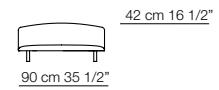

80 cm 31 1/2"
103 cm 40 1/2"

95 cm 37 1/2"
118 cm 46 1/2"

110 cm 43 1/4"
133 cm 52 1/2"

Pouf

90 cm 35 1/2"

133 cm 52 1/2"

66 cm 26"
133 cm 52 1/2"
42 cm 16 1/2"

42 cm 16 1/2"
90 cm 35 1/2"

42 cm 16 1/2"
133 cm 52 1/2"

Claudine "L"

Divani
Sofas

Elementi con 1 bracciolo
Units with 1 armrest

Elementi senza braccioli
Units without armrests

Elemento angolo
Corner unit

Elemento terminale
Terminal unit

Elemento NON terminale
NOT terminal unit

Chaise longue con 1 bracciolo
Chaise longue with 1 armrest

Pouf

Composizioni
Compositions

All dimensions are expressed in centimeters and inches
File CAD 2D-3D available on www.arflex.com