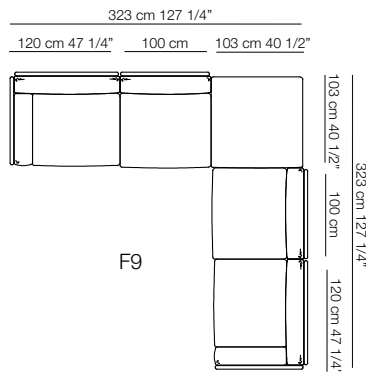

### Elementi con 1 bracciolo Units with 1 armrest

77 cm 30 1/4"  
69 cm 27"

Versione in cuoio  
Cow hide version

F8

F9

All dimensions are expressed in centimeters and inches  
File CAD 2D-3D available on [www.arflex.com](http://www.arflex.com)