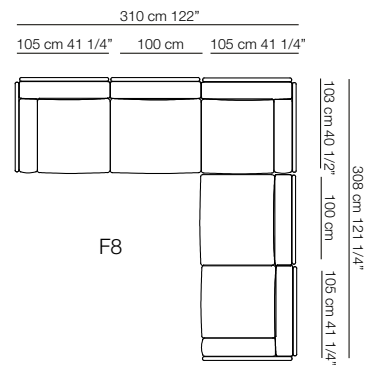

### Elementi con 1 bracciolo Units with 1 armrest

77 cm 30 1/4"  
69 cm 27"

Versione in cuoio  
Cow hide version

### Versione in cuoio Cow hide version

Composizioni  
Compositions

F1

F2

F4

F3

F5

F6

F8

F9

All dimensions are expressed in centimeters and inches  
File CAD 2D-3D available on [www.arflex.com](http://www.arflex.com)