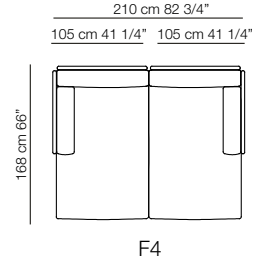

Composizioni
Compositions

F4

All dimensions are expressed in centimeters and inches
File CAD 2D-3D available on www.arflex.com