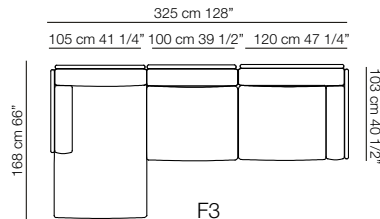

### Elementi con 1 bracciolo Units with 1 armrest

77 cm 30 1/4"  
69 cm 27"

Versione in cuoio  
Cow hide version

### Versione in cuoio Cow hide version

Composizioni  
Compositions

F1

F2

F4

F3

F5

F6

F8

F9

All dimensions are expressed in centimeters and inches  
File CAD 2D-3D available on [www.arflex.com](http://www.arflex.com)