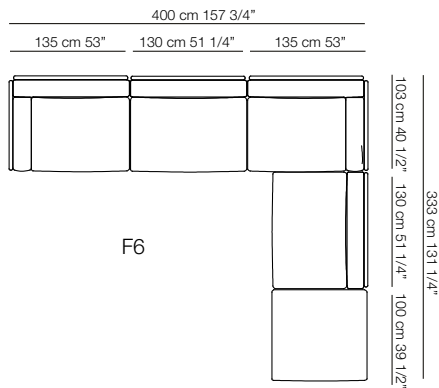

Composizioni
Compositions

F6

All dimensions are expressed in centimeters and inches
File CAD 2D-3D available on www.arflex.com