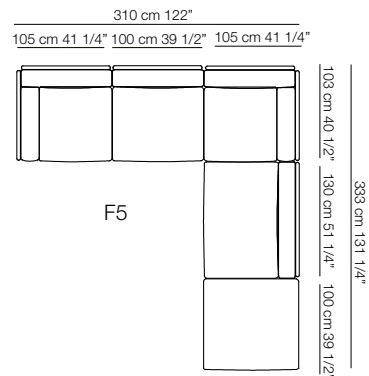

Composizioni
Compositions

F5

All dimensions are expressed in centimeters and inches
File CAD 2D-3D available on www.arflex.com