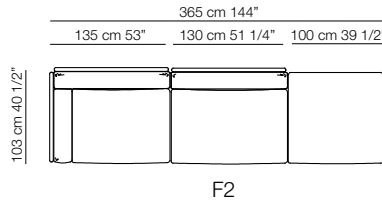

Composizioni
Compositions

F2

All dimensions are expressed in centimeters and inches
File CAD 2D-3D available on www.arflex.com