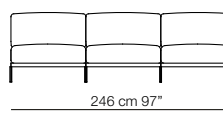

Elementi senza braccioli Units without armrests