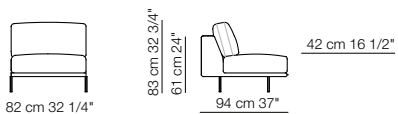

Hollywood

design Claesson Koivisto Rune 2012

Divani / Divani angolo Sofa / Corner sofa

Elementi con 1 bracciolo Units with 1 armrest

Hollywood

design Claesson Koivisto Rune 2012

Elementi senza braccioli Units without armrests