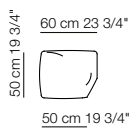

Cuscino angolo Corner cushion