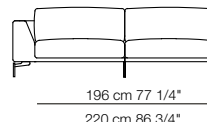

Hollywood

design Claesson Koivisto Rune 2012

Divani / Divani angolo Sofa / Corner sofa

Elementi con 1 bracciolo Units with 1 armrest

Hollywood

design Claesson Koivisto Rune 2012

Elementi senza braccioli Units without armrests