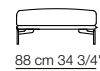

Cuscino angolo Corner cushion

Elementi con 1 bracciolo P.120 Units with 1 armrest D.120

Elemento senza braccioli P.120 Unit without armrests D.120

Pouf

Composizioni
Compositions

H02-B

H04

H06

H08-B

H09

H10

H11

H12-B

H13

All dimensions are expressed in centimeters and inches
File CAD 2D-3D available on www.arflex.com