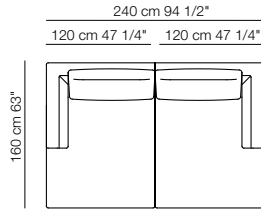

Cuscino angolo Corner cushion

Elementi con 1 bracciolo P.120 Units with 1 armrest D.120

Elemento senza braccioli P.120 Unit without armrests D.120

Pouf

Composizioni
Compositions

H02-B

H04

H06

H08-B

H09

H10

H11

H12-B

H13

All dimensions are expressed in centimeters and inches
File CAD 2D-3D available on www.arflex.com