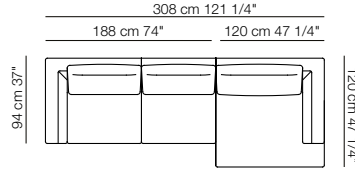

Cuscino angolo Corner cushion

Elementi con 1 bracciolo P.120 Units with 1 armrest D.120

Elemento senza braccioli P.120 Unit without armrests D.120

Pouf

Composizioni
Compositions

H02-B

H04

H06

H08-B

H09

H10

H11

H12-B

H13

All dimensions are expressed in centimeters and inches
File CAD 2D-3D available on www.arflex.com