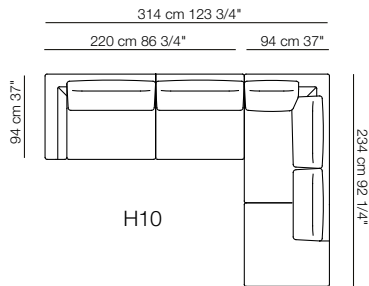

Cuscino angolo Corner cushion

Elementi con 1 bracciolo P.120 Units with 1 armrest D.120

Elemento senza braccioli P.120 Unit without armrests D.120

Pouf

Composizioni
Compositions

H02-B

H04

H06

H08-B

H09

H10

H11

H12-B

H13

All dimensions are expressed in centimeters and inches
File CAD 2D-3D available on www.arflex.com