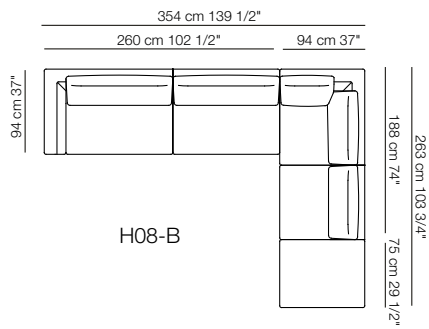

Cuscino angolo Corner cushion

Elementi con 1 bracciolo P.120 Units with 1 armrest D.120

Elemento senza braccioli P.120 Unit without armrests D.120

Pouf

Composizioni
Compositions

H02-B

H04

H06

H08-B

H09

H10

H11

H12-B

H13

All dimensions are expressed in centimeters and inches
File CAD 2D-3D available on www.arflex.com