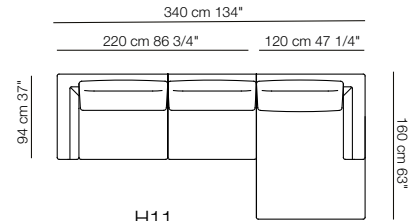

Cuscino angolo Corner cushion

Elementi con 1 bracciolo P.120 Units with 1 armrest D.120

Elemento senza braccioli P.120 Unit without armrests D.120

Pouf

Composizioni
Compositions

H02-B

H04

H06

H08-B

H09

H10

H11

H12-B

H13

All dimensions are expressed in centimeters and inches
File CAD 2D-3D available on www.arflex.com