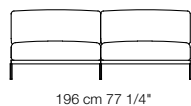

Hollywood

design Claesson Koivisto Rune 2012

Divani / Divani angolo Sofa / Corner sofa

Elementi con 1 bracciolo Units with 1 armrest

Hollywood

design Claesson Koivisto Rune 2012

Elementi senza braccioli Units without armrests