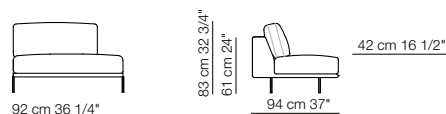

Elementi isola senza bracciolo Isle units without armrest