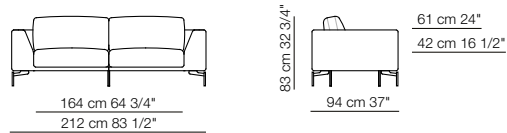

Hollywood

design Claesson Koivisto Rune 2012

Divani / Divani angolo Sofa / Corner sofa

Elementi con 1 bracciolo Units with 1 armrest

Hollywood

design Claesson Koivisto Rune 2012

Elementi senza braccioli Units without armrests