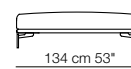

Cuscino angolo Corner cushion

Elementi con 1 bracciolo P.120 Units with 1 armrest D.120

Elemento senza braccioli P.120 Unit without armrests D.120

Pouf

Composizioni
Compositions

H02-B

H04

H06

H08-B

H09

H10

H11

H12-B

H13

All dimensions are expressed in centimeters and inches
File CAD 2D-3D available on www.arflex.com