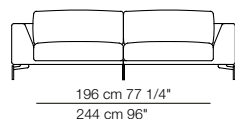

Hollywood

design Claesson Koivisto Rune 2012

Divani / Divani angolo Sofa / Corner sofa

Elementi con 1 bracciolo Units with 1 armrest

Hollywood

design Claesson Koivisto Rune 2012

Elementi senza braccioli Units without armrests