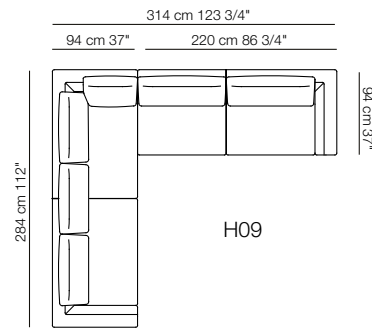

Cuscino angolo Corner cushion

Elementi con 1 bracciolo P.120 Units with 1 armrest D.120

Elemento senza braccioli P.120 Unit without armrests D.120

Pouf

Composizioni
Compositions

H02-B

H04

H06

H08-B

H09

H10

H11

H12-B

H13

All dimensions are expressed in centimeters and inches
File CAD 2D-3D available on www.arflex.com