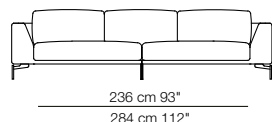

Hollywood

design Claesson Koivisto Rune 2012

Divani / Divani angolo Sofa / Corner sofa

Elementi con 1 bracciolo Units with 1 armrest

Hollywood

design Claesson Koivisto Rune 2012

Elementi senza braccioli Units without armrests