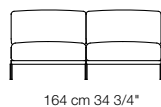

Hollywood

design Claesson Koivisto Rune 2012

Divani / Divani angolo Sofa / Corner sofa

Elementi con 1 bracciolo Units with 1 armrest

Hollywood

design Claesson Koivisto Rune 2012

Elementi senza braccioli Units without armrests