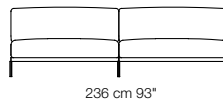

Elementi senza braccioli Units without armrests