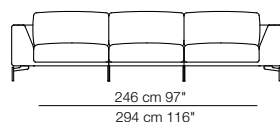

Hollywood

design Claesson Koivisto Rune 2012

Divani / Divani angolo Sofa / Corner sofa

Elementi con 1 bracciolo Units with 1 armrest

Hollywood

design Claesson Koivisto Rune 2012

Elementi senza braccioli Units without armrests