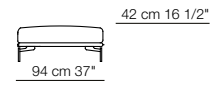

Cuscino angolo Corner cushion

Elementi con 1 bracciolo P.120 Units with 1 armrest D.120

Elemento senza braccioli P.120 Unit without armrests D.120

Pouf

Composizioni
Compositions

H02-B

H04

H06

H08-B

H09

H10

H11

H12-B

H13

All dimensions are expressed in centimeters and inches
File CAD 2D-3D available on www.arflex.com