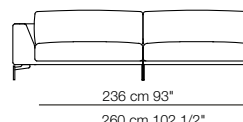

Hollywood

design Claesson Koivisto Rune 2012

Divani / Divani angolo Sofa / Corner sofa

Elementi con 1 bracciolo Units with 1 armrest

Hollywood

design Claesson Koivisto Rune 2012

Elementi senza braccioli Units without armrests