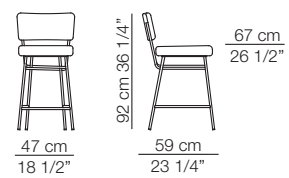

ORFEO

Sgabello H.102 cm
Stool H. 102 cm

Sgabello H.92 cm
Stool H. 92 cm

I colori sono da considerarsi puramente indicativi / Colors are to be considered as purely indicative 2020 - Rev. 0.0 - Seven Salotti S.p.A - All rights reserved

Sizes, weights and finishes may change without previous notice. All dimensions are expressed in centimeters and inches. File CAD 2D-3D available on www.arflex.com For more information on product visit www.arflex.com, or contact us at : info@arflex.it