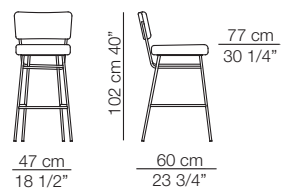

ORFEO

Sgabello H.102 cm
Stool H. 102 cm

Sgabello H.92 cm
Stool H. 92 cm

I colori sono da considerarsi puramente indicativi / Colors are to be considered as purely indicative 2020 - Rev. 0.0 - Seven Salotti S.p.A - All rights reserved