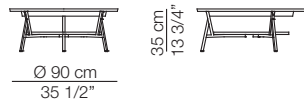

## CRADLE

Tavolino  
Small table

I colori sono da considerarsi puramente indicativi / Colors are to be considered as purely indicative 2020 - Rev. 0.0 - Seven Salotti S.p.A - All rights reserved

Sizes, weights and finishes may change without previous notice. All dimensions are expressed in centimeters and inches. File CAD 2D-3D available on [www.arflex.com](http://www.arflex.com) For more information on product visit [www.arflex.com](http://www.arflex.com), or contact us at : [info@arflex.it](mailto:info@arflex.it)