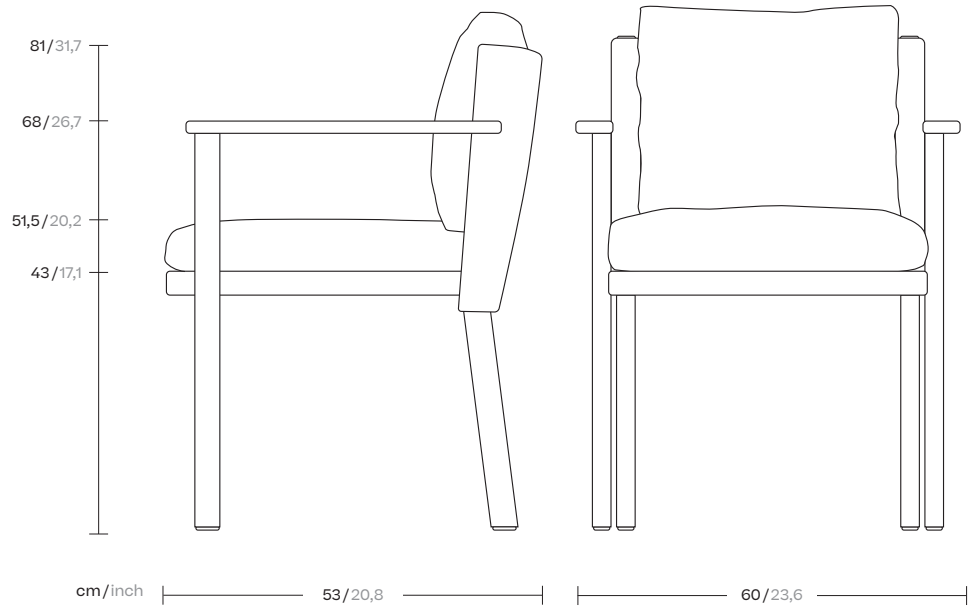

Giro
Stackable dining
armchair,
by Vincent Van Duysen

kettal

Stackable dining armchair

Designer
Vincent Van Duysen

Collection
Giro

Reference
KS7400200

1/4

cm/inch

Giro is a collection which can blend into interiors and exteriors due to its tactility and pure lines. In Giro, we have some variety of shapes, textures and materials (see the difference between the seating items and the coffee and side tables). And still all the items merge harmoniously together to create a warm, tactile and pleasant atmosphere.