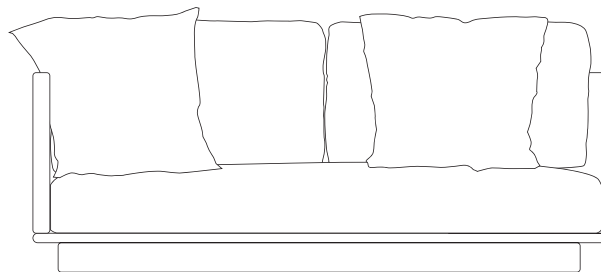

Giro

Left corner module,
by Vincent Van Duysen

kettal

Left corner module

Designer
Vincent Van Duysen

Collection
Giro

Reference
KS7400600

1/3

cm/inch |----- 95/37,4 -----|

65/25,6

33,5/13,1

13,5/5,3

cm/inch |----- 180/70,8 -----|

Giro is a collection which can blend into interiors and exteriors due to its tactility and pure lines. In Giro, we have some variety of shapes, textures and materials (see the difference between the seating items and the coffee and side tables). And still all the items merge harmoniously together to create a warm, tactile and pleasant atmosphere.

kettal

Left corner module

Designer
Vincent Van Duysen

Collection
Giro

Reference
KS7400600

2/3

Materials

Teak
Teak A-Grade, Eco Friendly
Oeko-Tek