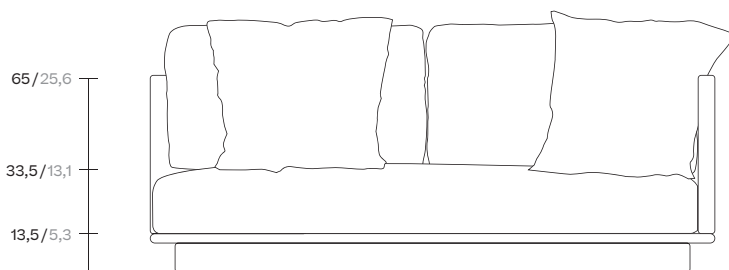

# Right corner module

Designer  
Vincent Van Duysen

Collection  
Giro

Reference  
KS7400700

1/3

cm/inch |----- 95/37,4 -----|

65/25,6

33,5/13,1

13,5/5,3

cm/inch |----- 180/70,8 -----|

Giro is a collection which can blend into interiors and exteriors due to its tactility and pure lines. In Giro, we have some variety of shapes, textures and materials (see the difference between the seating items and the coffee and side tables). And still all the items merge harmoniously together to create a warm, tactile and pleasant atmosphere.