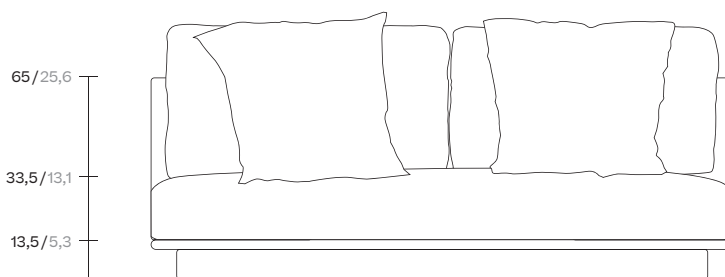

# Central module

Designer  
Vincent Van Duysen

Collection  
Giro

Reference  
KS7400800

1/3

cm/inch |----- 95/37,4 -----|

65/25,6

33,5/13,1

13,5/5,3

cm/inch |----- 180/70,8 -----|

Giro is a collection which can blend into interiors and exteriors due to its tactility and pure lines. In Giro, we have some variety of shapes, textures and materials (see the difference between the seating items and the coffee and side tables). And still all the items merge harmoniously together to create a warm, tactile and pleasant atmosphere.