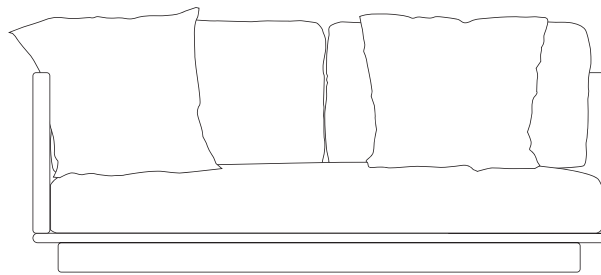

Giro
Left corner
connection module,
by Vincent Van Duysen

kettal

Left corner connection module

Designer
Vincent Van Duysen

Collection
Giro

Reference
KS7401800

1/3

cm/inch |----- 95/37,4 -----|

65/25,6

33,5/13,1

13,5/5,3

cm/inch |----- 180/70,8 -----|

Giro is a collection which can blend into interiors and exteriors due to its tactility and pure lines. In Giro, we have some variety of shapes, textures and materials (see the difference between the seating items and the coffee and side tables). And still all the items merge harmoniously together to create a warm, tactile and pleasant atmosphere.

kettal

Left corner connection module

Designer
Vincent Van Duysen

Collection
Giro

Reference
KS7401800

2/3

Materials

Teak
Teak A-Grade, Eco Friendly
Oeko-Tek