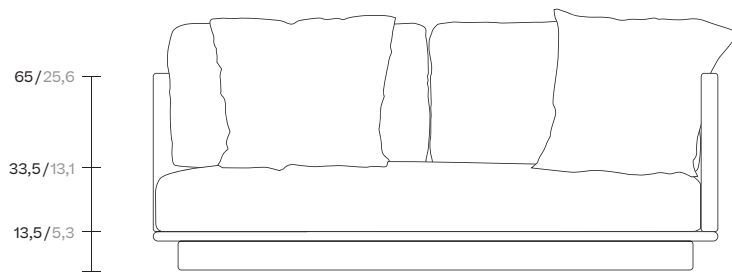

Giro
Right corner
connection module,
by Vincent Van Duysen

kettal

Right corner connection module

Designer
Vincent Van Duysen

Collection
Giro

Reference
KS7401900

1/3

cm/inch |----- 95/37,4 -----|

65/25,6

33,5/13,1

13,5/5,3

cm/inch |----- 180/70,8 -----|

Giro is a collection which can blend into interiors and exteriors due to its tactility and pure lines. In Giro, we have some variety of shapes, textures and materials (see the difference between the seating items and the coffee and side tables). And still all the items merge harmoniously together to create a warm, tactile and pleasant atmosphere.

kettal

Right corner connection module

Designer
Vincent Van Duysen

Collection
Giro

Reference
KS7401900

2/3

Materials

Teak
Teak A-Grade, Eco Friendly
Oeko-Tek