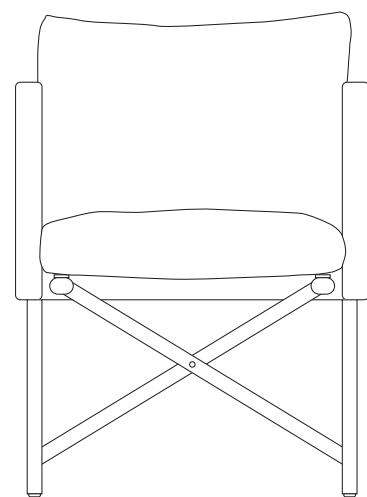

Folding dining armchair

Designer
Vincent Van Duysen

Collection
Giro

Reference
KS7400100

1/4

Giro is a collection which can blend into interiors and exteriors due to its tactility and pure lines. In Giro, we have some variety of shapes, textures and materials (see the difference between the seating items and the coffee and side tables). And still all the items merge harmoniously together to create a warm, tactile and pleasant atmosphere.

cm/inch

cm/inch

55/21,6

61/24

kettal