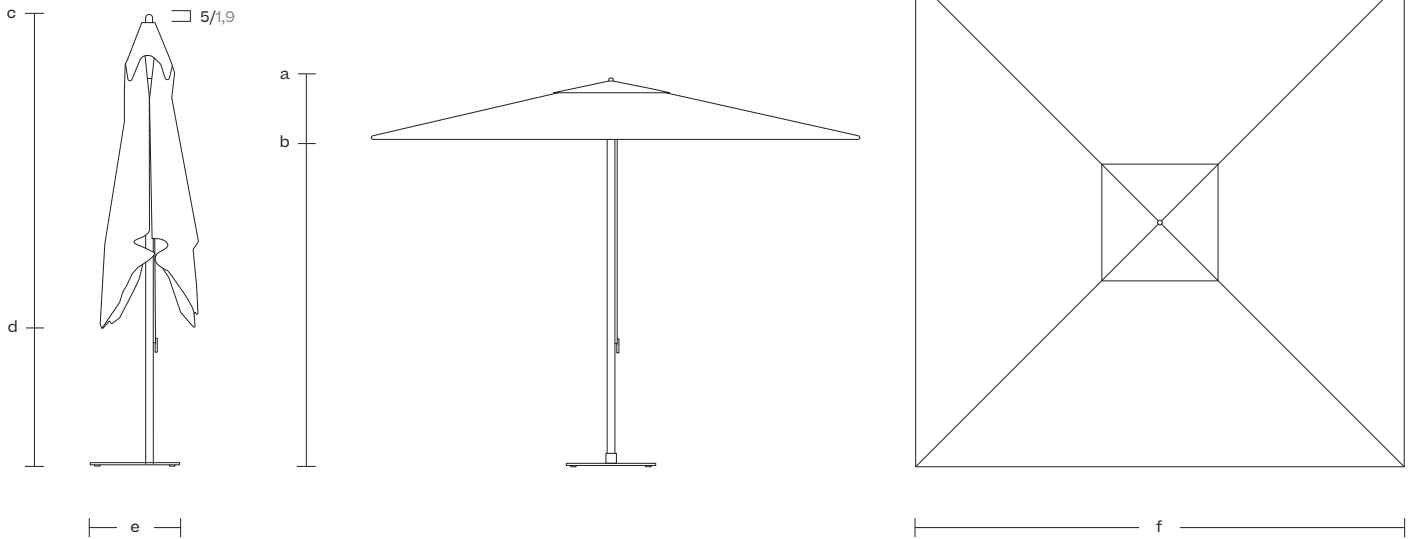

kettal

L Meteo Parasol 330x330

Designer
Konstantin Grcic

Collection
Meteo

Reference
KS5702700

2/6

Parasol dimensions

Size (cm/in)	pole dimension (cm/in)	a mast height (open position) (cm/in)	b canopy clearance (cm/in)	c mast height (closed position) (cm/inch)	d table clearance (cm/in)	e closed parasol width (cm/in)	f flat to flat (opened) (cm/in)	g point to point (cm/in)	canopy coverage (m ² /ft ²)
330/129,9	5,2x5,2/2x2	310/122	214/84,2	260/102,3	670/263,8	20/7,9	330/129,9	470/185	10,9/4,3

Base dimensions

Type	Reference	weight (kg/lbs)	base size (cm/in)	b base height +/- 10 mm (cm/in)	c fixation part height (cm/in)	d total height +/- 10 mm (cm/in)
Base with wheels	369290007R	70/27,5	74x74/29,1x29,1	5/1,9	33/13	38/14,9
Concrete base	3692988C0	90/35,4	70x70/27,5x27,5	10,1/3,9	33,4/13,1	43,5/17,1