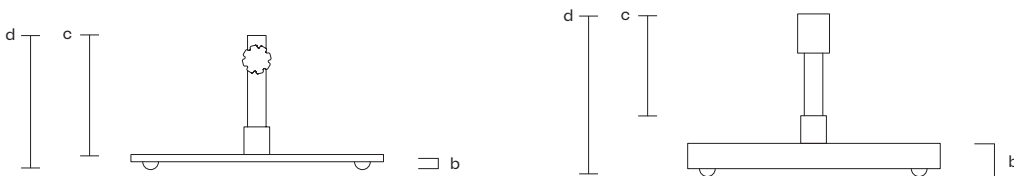

kettal

L Meteo Parasol 330x330

Designer
Konstantin Grcic

Collection
Meteo

Reference
KS5702700

2/6

Parasol dimensions

Size (cm/in)	pole dimension (cm/in)	a mast height (open position) (cm/in)	b canopy clearance (cm/in)	c mast height (closed position) (cm/inch)	d table clearance (cm/in)	e closed parasol width (cm/in)	f flat to flat (opened) (cm/in)	g point to point (cm/in)	canopy coverage (m ² /ft ²)
330/129,9	5,2x5,2/2x2	310/122	214/84,2	260/102,3	670/263,8	20/7,9	330/129,9	470/185	10,9/4,3

Base dimensions

Type	Reference	weight (kg/lbs)	base size (cm/in)	b base height +/- 10 mm (cm/in)	c fixation part height (cm/in)	d total height +/- 10 mm (cm/in)
Base with wheels	369290007R	70/27,5	74x74/29,1x29,1	5/1,9	33/13	38/14,9
Concrete base	3692988C0	90/35,4	70x70/27,5x27,5	10,1/3,9	33,4/13,1	43,5/17,1