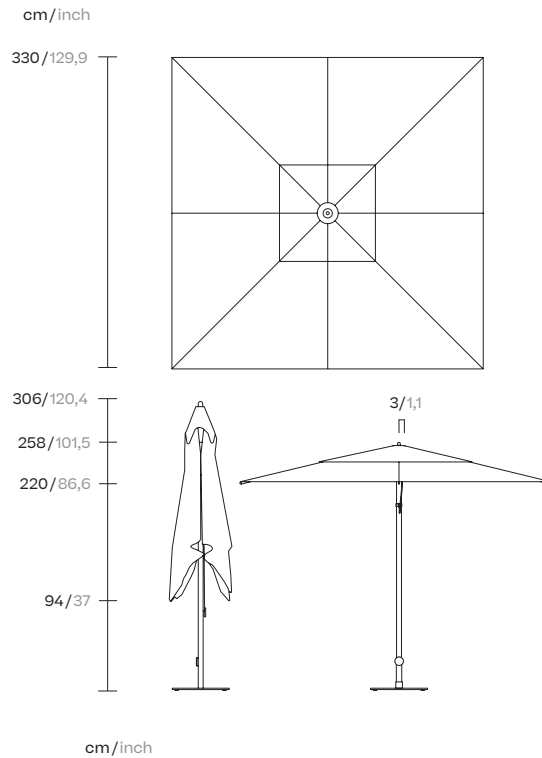

Meteo

L Meteo Parasol

330x330

by Konstantin Grcic

kettal

L Meteo Parasol 330x330

Designer
Konstantin Grcic

Collection
Meteo

kettal

L Meteo Parasol 330x330

Designer
Konstantin Grcic

Collection
Meteo

Reference
KS5702700

2/6

Parasol dimensions

Size (cm/in)	pole dimension (cm/in)	a mast height (open position) (cm/in)	b canopy clearance (cm/in)	c mast height (closed position) (cm/inch)	d table clearance (cm/in)	e closed parasol width (cm/in)	f flat to flat (opened) (cm/in)	g point to point (cm/in)	canopy coverage (m ² /ft ²)
330/129,9	5,2x5,2/2x2	310/122	214/84,2	260/102,3	670/263,8	20/7,9	330/129,9	470/185	10,9/4,3

Base dimensions

Type	Reference	weight (kg/lbs)	base size (cm/in)	b base height +/- 10 mm (cm/in)	c fixation part height (cm/in)	d total height +/- 10 mm (cm/in)
Base with wheels	369290007R	70/27,5	74x74/29,1x29,1	5/1,9	33/13	38/14,9
Concrete base	3692988C0	90/35,4	70x70/27,5x27,5	10,1/3,9	33,4/13,1	43,5/17,1