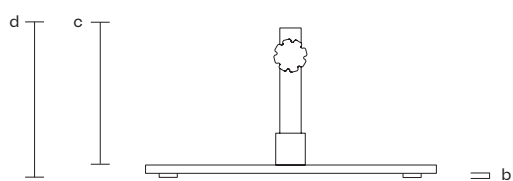

244/96
200/78,7

cm/inch

220/86,6

kettal

S Meteo Parasol 220x220

Designer
Konstantin Grcic

Collection
Meteo

Reference
KS5705800

2/6

Parasol dimensions

Size (cm/in)	pole dimension (cm/in)	a mast height (open position) (cm/in)	b canopy clearance (cm/in)	c mast height (closed position) (cm/in)	d table clearance (cm/in)	e closed parasol width (cm/in)	f flat to flat (opened) (cm/in)	g point to point (cm/in)	canopy coverage (m ² /ft ²)
220/78,7	4,5x4,5/1,8x1,8	244/96	200/78,7	244/96	84/33	20/7,9	220/86,6	311/122,4	4,8/1,9

Base dimensions (no wheels)

Reference	weight (kg/lbs)	base size (cm/in)	b base height +/- 10 mm (cm/in)	c fixation part height (cm/in)	d total height +/- 10 mm (cm/in)
369290140L	40/88,2	74x74/29,1x29,1	1,5/0,6	31,5/12,4	33/13