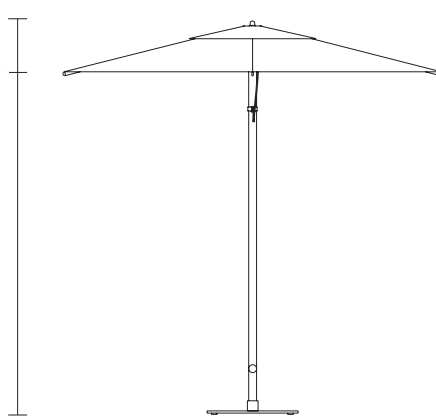

Meteo

S Meteo Parasol

220x220

by Konstantin Grcic

kettal

S Meteo Parasol 220x220

Designer
Konstantin Grcic

Collection
Meteo

244/96
200/78,7

cm/inch

220/86,6

kettal

S Meteo Parasol 220x220

Designer
Konstantin Grcic

Collection
Meteo

Reference
KS5705800

2/6

Parasol dimensions

Size (cm/in)	pole dimension (cm/in)	a mast height (open position) (cm/in)	b canopy clearance (cm/in)	c mast height (closed position) (cm/in)	d table clearance (cm/in)	e closed parasol width (cm/in)	f flat to flat (opened) (cm/in)	g point to point (cm/in)	canopy coverage (m ² /ft ²)
220/78,7	4,5x4,5/1,8x1,8	244/96	200/78,7	244/96	84/33	20/7,9	220/86,6	311/122,4	4,8/1,9

Base dimensions (no wheels)

Reference	weight (kg/lbs)	base size (cm/in)	b base height +/- 10 mm (cm/in)	c fixation part height (cm/in)	d total height +/- 10 mm (cm/in)
369290140L	40/88,2	74x74/29,1x29,1	1,5/0,6	31,5/12,4	33/13