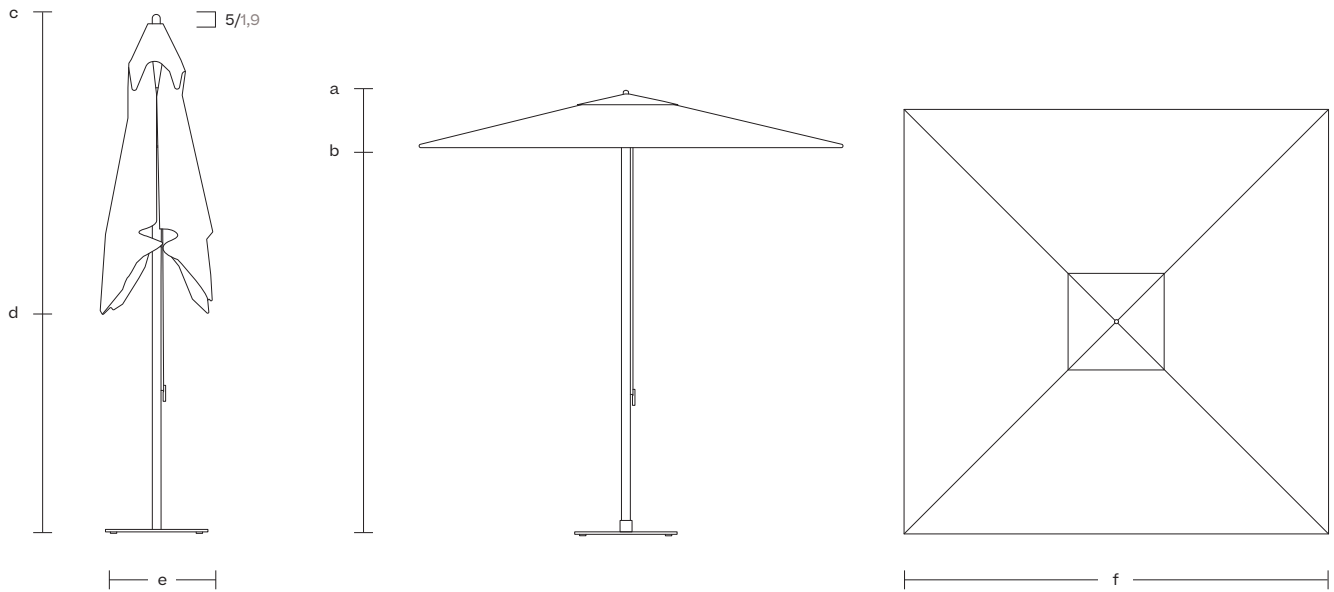

244/96
200/78,7

cm/inch

220/86,6

kettal

S Meteo Parasol 220x220

Designer
Konstantin Grcic

Collection
Meteo

Reference
KS5705800

2/6

Parasol dimensions

Size (cm/in)	pole dimension (cm/in)	a mast height (open position) (cm/in)	b canopy clearance (cm/in)	c mast height (closed position) (cm/in)	d table clearance (cm/in)	e closed parasol width (cm/in)	f flat to flat (opened) (cm/in)	g point to point (cm/in)	canopy coverage (m ² /ft ²)
220/78,7	4,5x4,5/1,8x1,8	244/96	200/78,7	244/96	84/33	20/7,9	220/86,6	311/122,4	4,8/1,9

Base dimensions (no wheels)

Reference	weight (kg/lbs)	base size (cm/in)	b base height +/- 10 mm (cm/in)	c fixation part height (cm/in)	d total height +/- 10 mm (cm/in)
369290140L	40/88,2	74x74/29,1x29,1	1,5/0,6	31,5/12,4	33/13