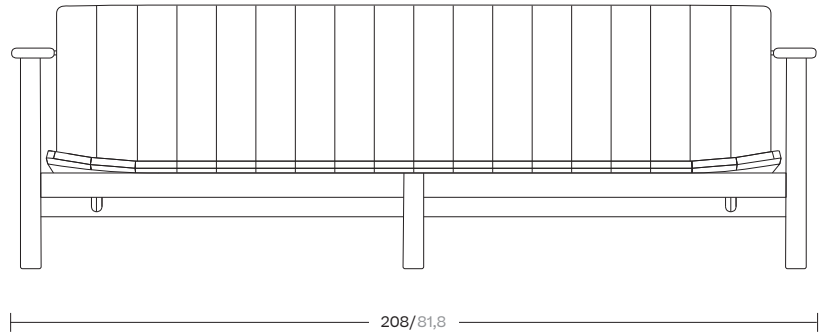

# 3 Seater sofa

Designer  
Jasper Morrison

Collection  
Riva

Reference  
KS2600700

1/2

cm/inch

The Riva collection of outdoor furniture is above all about achieving a certain atmosphere for the better enjoyment of outdoor space. The plank construction of seat and back follows a long and varied tradition of outdoor chairs made in similar ways, and which in this case provide a high level of comfort and good looks!