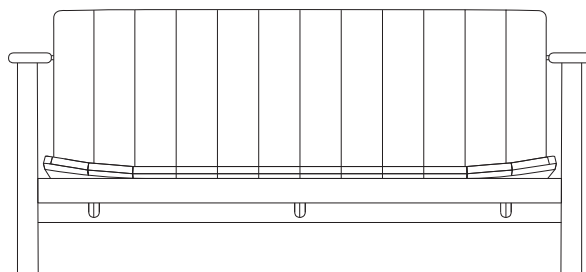

Riva

2 Seater sofa

by Jasper Morrison

kettal

2 Seater sofa

Designer
Jasper Morrison

Collection
Riva

Reference
KS2600600

1/2

cm/inch

150/59

68/26,7

57/22,3

30/11,8

cm/inch

78/30,7