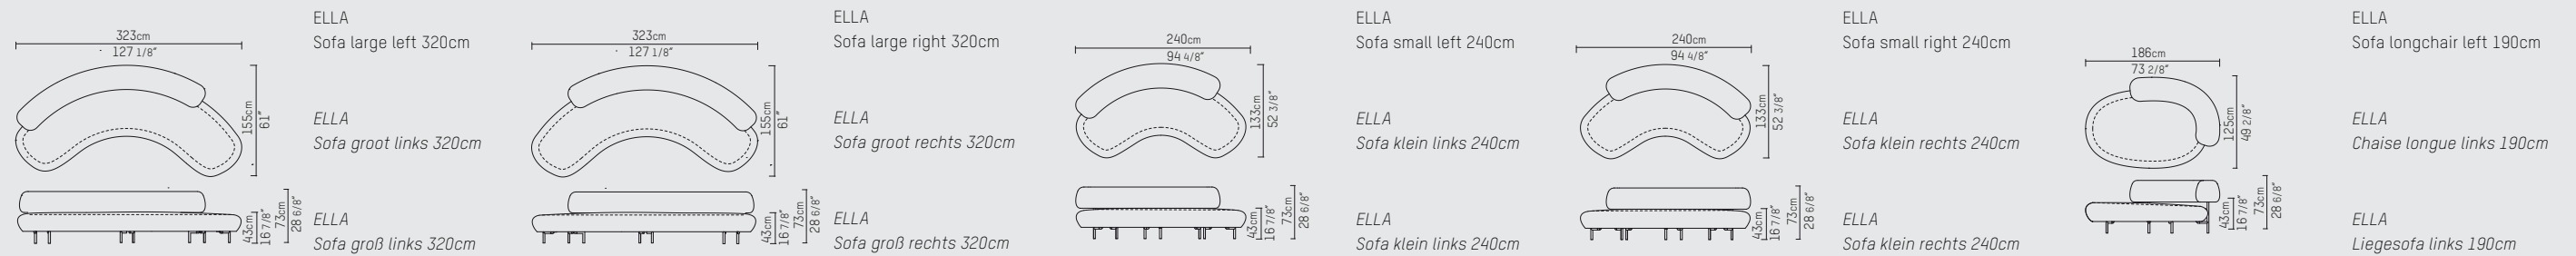

# ELLA SOFA & ARMCHAIR

**ENGLISH**

Inspired by the shape of the studio's iconic KLINK sidetable, the ELLA series are infused with the same artisanal non-geometric contour. The different elements of the ELLA sofa are connected by solid unique hand shaped bronze legs, giving it its artisanal character.

Seat depth / zitdiepte / Sitztiefe: 64 cm / 25 2/8" inch

PIETBOON

ELLA  
SOFA & ARMCHAIR

SPECIFICATION

SPECIFICATIE

SPEZIFIKATION

ENGLISH

Upholstery Piet Boon fabrics cat.P and High Performance.  
Piet Boon leathers cat.D, S and R.

Material Feet: Light or dark bronze colored cast aluminum.

Body: Wooden frame with serpentine springs, upholstered with different densities of high resilience foam and covered with memory foam (seat) and polyester fibers (back). Covers are fixed.

|               |                |                             |
|---------------|----------------|-----------------------------|
| Gewicht / CBM | Sofa groß l/r  | 88 kg / 4,82 m <sup>3</sup> |
|               | Sofa klein l/r | 65 kg / 3,69 m <sup>3</sup> |
|               | Liegesofa l/r  | 48 kg / 2,16 m <sup>3</sup> |
|               | Sessel         | 32 kg / 1,18 m <sup>3</sup> |
|               | Hocker         | 24 kg / 0,76 m <sup>3</sup> |