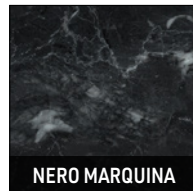

BASE E SOTTOPIANO BASE AND UNDERPANEL

LACCATO OPACO ANTIGRAFFIO MATT SCRATCH-PROOF LACQUERED

PIANO TOP

MARMO MARBLE

BASE E SOTTOPIANO BASE AND UNDERPANEL

LACCATO OPACO ANTIGRAFFIO MATT SCRATCH-PROOF LACQ.

PIANO TOP

MARMO MARBLE

BASE BASE

LACCATO LUCIDO GLOSSY LACQUERED

SOTTOPIANO UNDERPANEL

LACCATO OPACO ANTIGRAFFIO MATT SCRATCH-PROOF LACQ.

QUARZITE AVOCADUS | QUARTZITE AVOCADUS

MARMO GRIGIO OROBICO | GRIGIO OROBICO MARBLE