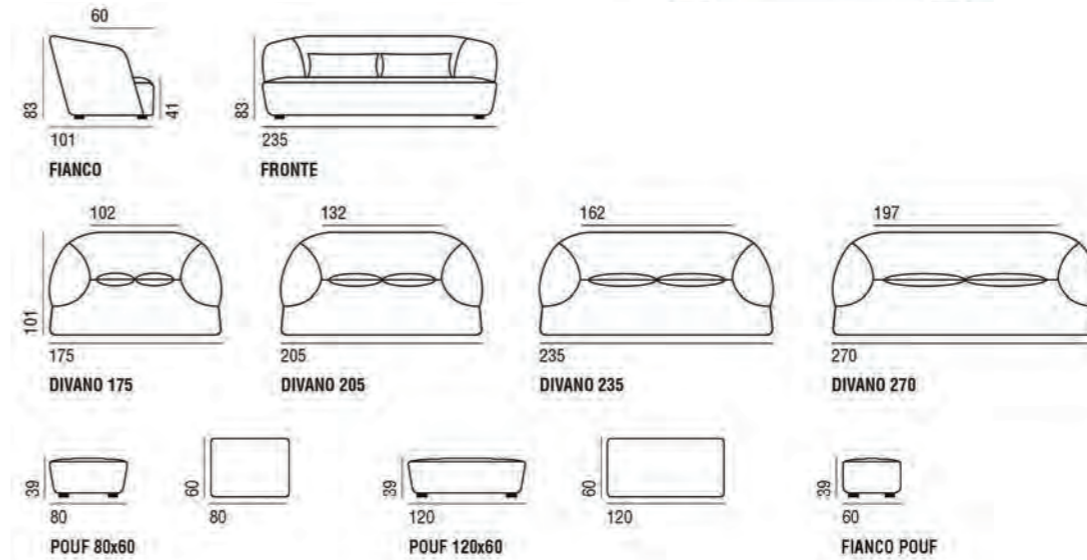

Caratteristiche: Davos è una collezione dalla linea arrotondata e dal design elegante e rigoroso, caratterizzata da un'elevata comodità grazie all'altezza dello schienale. Davos è disponibile in 4 misure di divani e due pouf. I divani comprendono due poggiatesta decorativi ed ergonomici che, se confezionati nello stesso rivestimento e colore del divano, sono inclusi nel prezzo. Se si desiderano i due poggiatesta in un rivestimento o colore differente dal divano occorre considerare un supplemento come indicato nel listino. Davos può essere corredato anche da cuscinetti in piuma 100% di diverse misure. Il rivestimento, ad eccezione della versione in pelle, è completamente sfoderabile. **Struttura-Imbottitura:** Fusto in legno multistrato, imbottito in poliuretano espanso indeformabile a densità differenziata, molleggio con nastri elastici intrecciati. Prerivestimento con velfodera accoppiata con fibra poliestere. Di serie il piede è cilindrico in alluminio alto cm.4 verniciato color bronzo oppure, su richiesta e senza supplemento, verniciato di colore nero. In alternativa, su richiesta e senza supplemento, alto cm. 6 verniciato color bronzo oppure verniciato di colore nero.