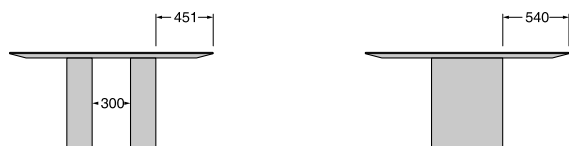

To ensure the stability of the table over time are arranged four reinforcement beams drowned in the thickness of solid wood. Under the top, the metal reinforcement housings are closed by wooden dowels with an inlay work of great value.

Dettagli
\\ Details

L. 2600

Per questa misura è possibile scegliere in fase di montaggio tra due posizioni per la gamba come da disegno.
For this measure two different leg positions are possible, as per design.

L. 3000

L. 3600

Ø. 1600

Ø. 1800

L. 2000 x P.1200

L. 2450 x P.1350

Materiali
\ Materials

Piano / Top