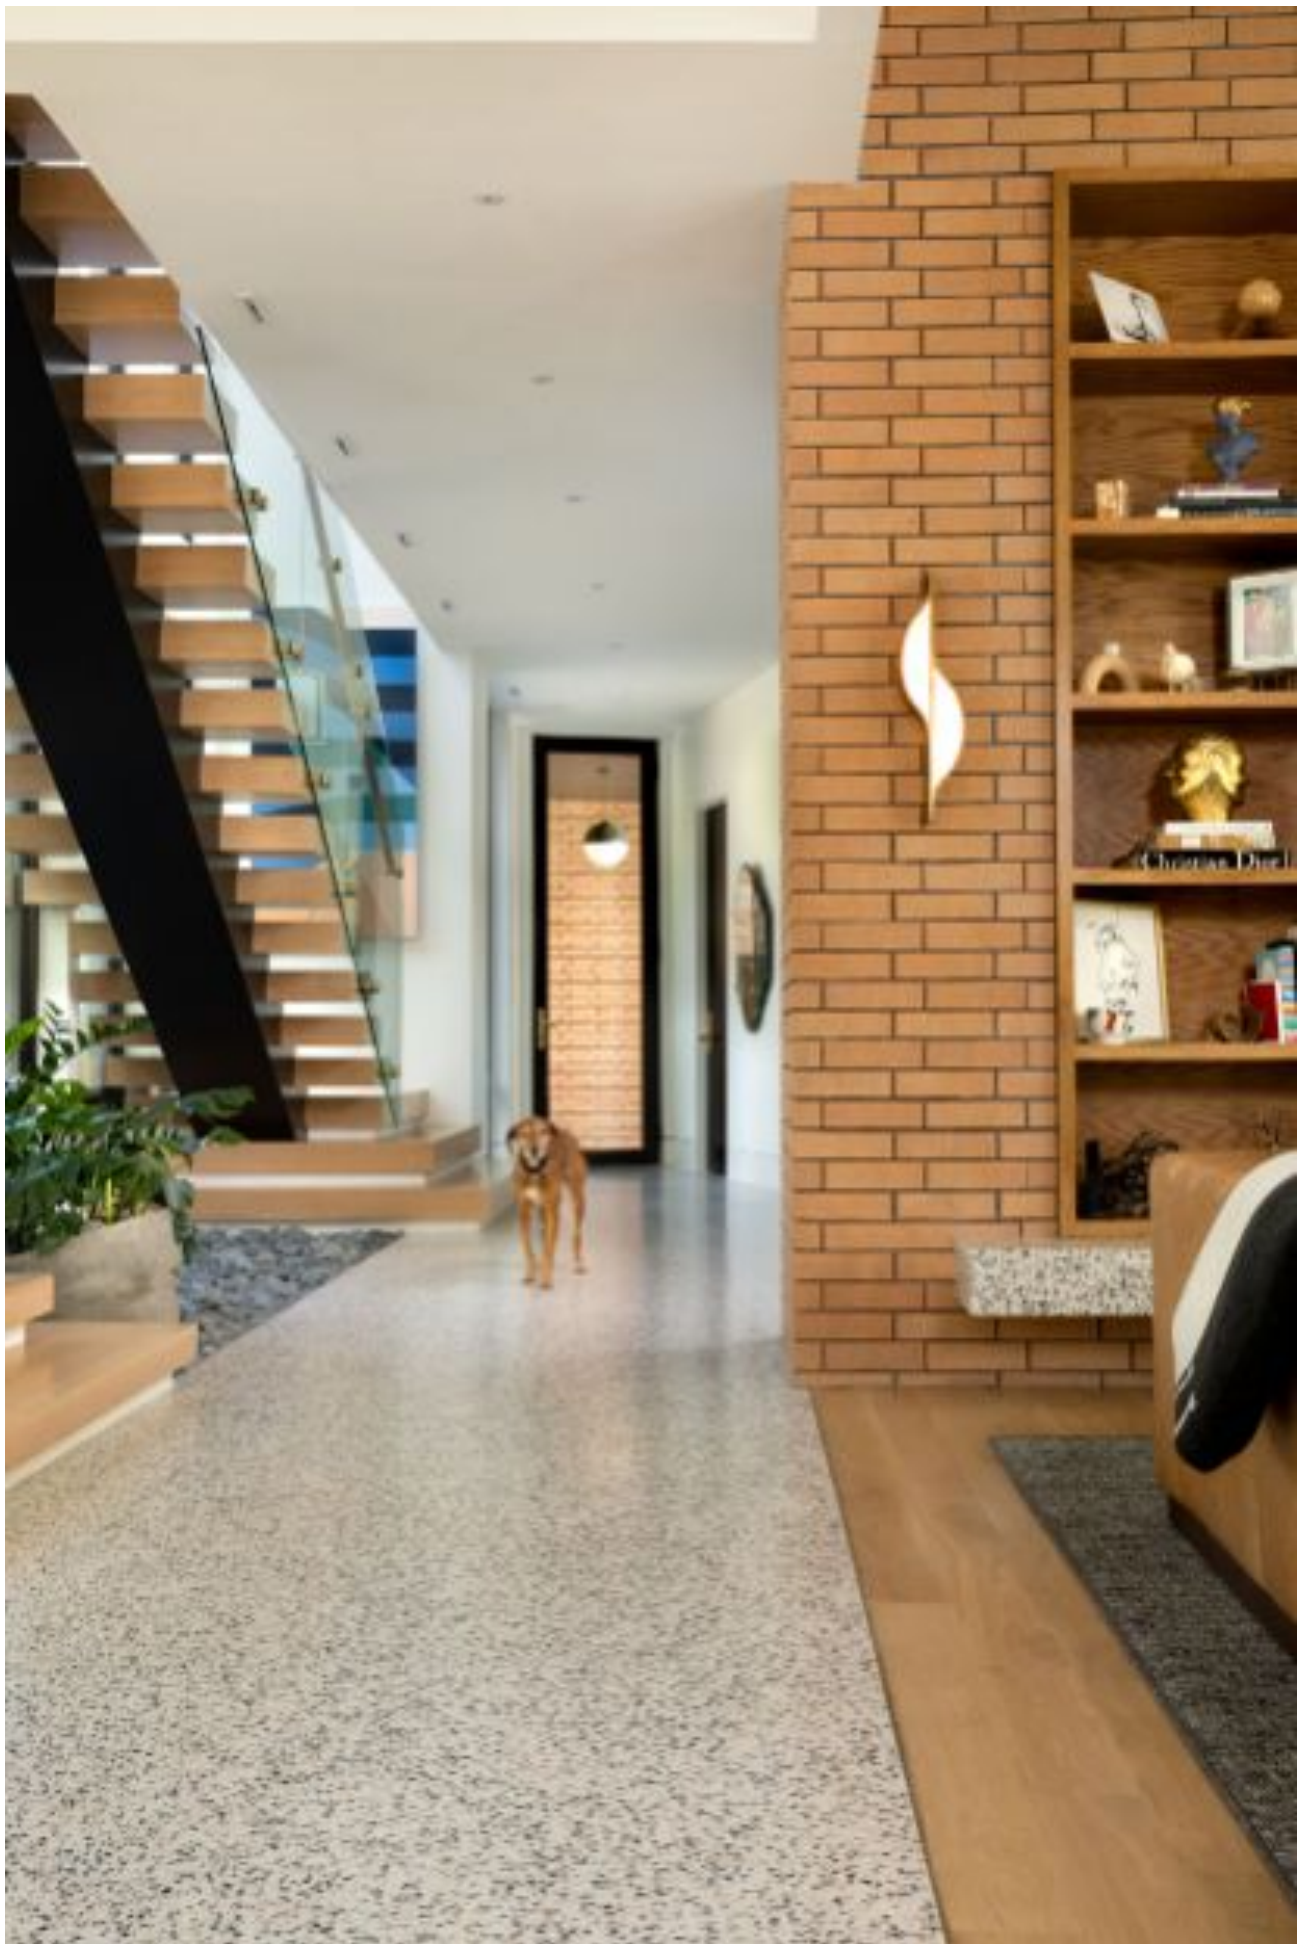

A custom-blended terrazzo was used for flooring in the entry and the hallway near the stairs. (Jenifer McNeil Baker)